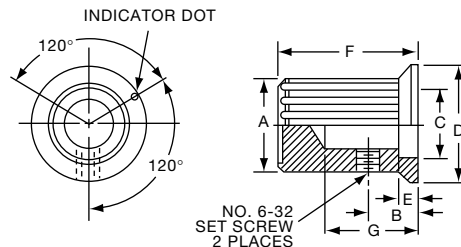

KU SERIES

Tyco		Serrated Diamond Trim Cut with Dot Indicator							
Electronics	Alcoswitch	Color	A	B	C	D	E	F	G
2-1437623-1	KU401B1/8	Black	.374(9.50)	.283(7.19)	.276(7.01)	.098(2.49)	.177(4.50)	.236(5.99)	.299(7.60)
2-1437623-2	KU402B1/8	Black	.374(9.50)	.283(7.19)	.276(7.01)	.098(2.49)	.197(5.00)	.354(8.99)	.449(11.40)
2-1437623-3	KU500B1/8	Black	.500(12.7)	.409(10.4)	.374(9.50)	.118(3.00)	.276(7.01)	.512(13.0)	.598(15.2)
	KU500B1/4	Black	.500(12.7)	.409(10.4)	.374(9.50)	.118(3.00)	.276(7.01)	.512(13.0)	.598(15.2)
2-1437623-4	KU700B1/4	Black	.740(18.8)	.650(16.5)	.591(15.0)	.118(3.00)	.276(7.01)	.512(13.0)	.598(15.2)