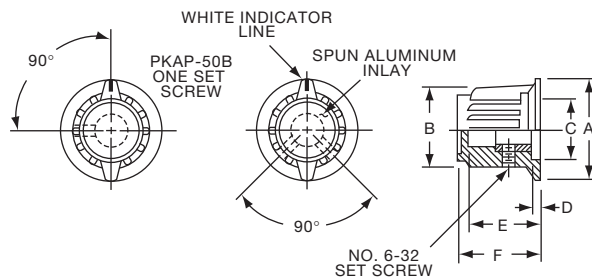

PKA SERIES

PKA50B1/4

PKA90B1/4

Tyco		Ribbed with Line Indicator on Skirt					
Electronics	Alcoswitch	A	B	C	D	E	F
1-1437624-1	PKA50B1/8	.795(20.2)	.580(14.7)	.540(13.7)	.080(2.03)	.450(11.4)	.590(15.0)
1-1437624-0	PKA50B1/4	.795(20.2)	.580(14.7)	.540(13.7)	.080(2.03)	.450(11.4)	.590(15.0)
1-1437624-4	PKA55B1/8	.780(19.8)	.580(14.7)	.475(12.1)	.135(3.43)	.585(14.9)	.675(17.2)
1-1437624-3	PKA55B1/4	.780(19.8)	.580(14.7)	.475(12.1)	.135(3.43)	.585(14.9)	.675(17.2)
1-1437624-5	PKA70B1/4	.980(24.9)	.740(18.8)	.680(17.3)	.118(3.00)	.650(16.5)	.750(19.1)
1-1437624-7	PKA90B1/4	1.375(34.9)	.970(24.6)	.670(17.0)	.195(4.95)	.750(19.1)	.840(21.3)