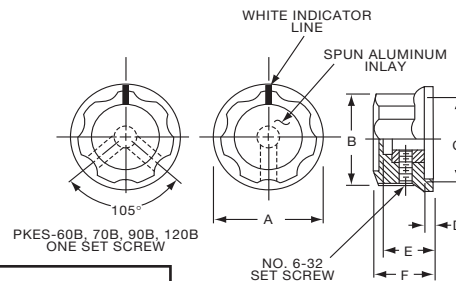

Knobs, Molded Phenolic

PKDT SERIES

Tyco Black Spin Cap with "Diamond Cut" and Arrow Indicator							
Electronics	Alcoswitch	A	B	C	D	E	F
3-1437624-9	PKDT70B1/4	1.03(26.0)	.738(18.8)	.720(18.3)	.098(2.49)	.500(12.7)	.635(16.1)
3-1437624-3	PKDT100B1/4	1.29(32.8)	1.02(25.9)	.860(21.8)	.042(1.07)	.500(12.7)	.638(16.2)

PKDT SERIES

Tyco Black Spin Cap with "Diamond Cut" & 0-10 Numerals							
Electronics	Alcoswitch	A	B	C	D	E	F
3-1437624-8	PKDT60B101/8	.778(19.8)	.605(15.4)	.560(12.5)	.060(1.53)	.392(9.96)	.562(14.3)
4-1437624-0	PKDT70B101/4	1.03(26.0)	.738(18.8)	.720(18.3)	.098(2.49)	.500(12.7)	.635(16.1)
3-1437624-4	PKDT100B101/4	1.29(32.8)	1.02(25.9)	.860(21.8)	.042(1.07)	.500(12.7)	.638(16.2)

PKE SERIES

Tyco Fluted with Indicator Line					
Electronics	Alcoswitch	A	B	C	E
4-1437624-4	PKE60B1/8	.626(15.9)	.472(12.0)	.091(2.31)	.394(10.0)
4-1437624-3	PKE60B1/4	.626(15.9)	.472(12.0)	.091(2.31)	.394(10.0)
4-1437624-5	PKE90B1/4	.890(22.6)	.724(18.4)	.098(2.49)	.480(12.2)

PKES SERIES

Tyco Fluted with Skirt and Indicator Line							
Electronics	Alcoswitch	A	B	C	D	E	F
5-1437624-1	PKES60B1/8	.748(19.0)	.618(15.7)	.460(11.7)	.090(2.29)	.370(9.40)	.470(11.9)
5-1437624-0	PKES60B1/4	.748(19.0)	.618(15.7)	.460(11.7)	.090(2.29)	.370(9.40)	.470(11.9)
5-1437624-2	PKES70B1/4	.855(21.7)	.744(18.9)	.705(17.9)	.080(2.03)	.421(10.7)	.526(13.4)
5-1437624-3	PKES90B1/4	1.01(25.7)	.889(22.6)	.846(21.5)	.079(2.01)	.421(10.7)	.570(14.5)
4-1437624-6	PKES120B1/4	1.30(32.9)	1.16(29.5)	1.02(25.9)	.118(3.00)	.500(12.7)	.628(16.0)
4-1437624-7	PKES140B1/4	1.50(38.1)	1.37(34.9)	1.22(30.9)	.118(3.00)	.540(13.7)	.693(17.6)
4-1437624-8	PKES150B1/4	1.77(44.9)	1.55(39.4)	1.41(35.9)	.118(3.00)	.733(18.6)	.831(21.1)