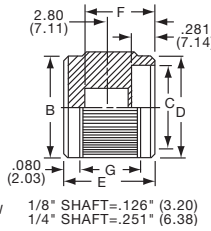

KN SERIES

Tyco Straight Knurl with Arrowhead Indicator										
Electronics	Alcoswitch	Color	A	B	C	D	E	F	G	
5-1437622-1	KN501A1/8	Natural	.500(12.7)	.445(11.3)	.374(9.50)	.445(11.3)	.625(15.9)	.512(13.0)	.456(11.58)	
5-1437622-0	KN501A1/4	Natural	.500(12.7)	.445(11.3)	.374(9.50)	.445(11.3)	.625(15.9)	.512(13.0)	.456(11.58)	
5-1437622-3	KN501B1/8	Black	.500(12.7)	.445(11.3)	.374(9.50)	.445(11.3)	.625(15.9)	.512(13.0)	.456(11.58)	
5-1437622-2	KN501B1/4	Black	.500(12.7)	.445(11.3)	.374(9.50)	.445(11.3)	.625(15.9)	.512(13.0)	.456(11.58)	
6-1437622-2	KN701A1/4	Natural	.750(19.1)	.695(17.7)	.590(15.0)	.695(17.7)	.625(15.9)	.512(13.0)	.456(11.58)	
6-1437622-3	KN701B1/4	Black	.750(19.1)	.695(17.7)	.590(15.0)	.695(17.7)	.625(15.9)	.512(13.0)	.456(11.58)	
Two Toned			Body-Top							
5-1437622-5	KN501BA1/8	Blk. - Ntl.	.500(12.7)	.445(11.3)	.374(9.50)	.445(11.3)	.625(15.9)	.512(13.0)	.456(11.58)	
5-1437622-4	KN501BA1/4	Blk. - Ntl.	.500(12.7)	.445(11.3)	.374(9.50)	.445(11.3)	.625(15.9)	.512(13.0)	.456(11.58)	
6-1437622-5	KN701BA1/8	Blk. - Ntl.	.750(19.1)	.695(17.7)	.590(15.0)	.695(17.7)	.625(15.9)	.512(13.0)	.456(11.58)	
6-1437622-4	KN701BA1/4	Blk. - Ntl.	.750(19.1)	.695(17.7)	.590(15.0)	.695(17.7)	.625(15.9)	.512(13.0)	.456(11.58)	

KN SERIES