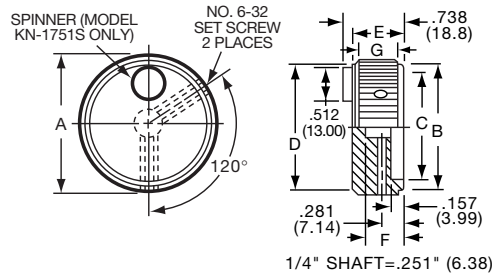

Tyco Straight Knurl with & without "Fingertip" Spinner										
Electronics	Alcoswitch	Color	A	B	C	D	E	F	G	
Less Indicator										
3-1437622-2	KN1751A1/4	Natural	1.75(44.5)	1.55(39.4)	1.38(35.1)	1.65(41.9)	.620(15.0)	.508(12.9)	.480(12.2)	
3-1437622-6	KN1751B1/4	Black	1.75(44.5)	1.55(39.4)	1.38(35.1)	1.65(41.9)	.620(15.8)	.508(12.9)	.480(12.2)	
Two Toned			Body - Top							
3-1437622-3	KN1751AB1/4	Ntl. - Blk.	1.75(44.5)	1.55(39.4)	1.38(35.1)	1.65(41.9)	.620(15.8)	.508(12.9)	.480(12.2)	
3-1437622-7	KN1751BA1/4	Blk. - Natural	1.75(44.5)	1.55(39.4)	1.38(35.1)	1.65(41.9)	.620(15.8)	.508(12.9)	.480(12.2)	
With Indicator										
KN1750A1/4	Natural	1.75(44.5)	1.55(39.4)	1.38(35.1)	1.65(41.9)	.620(15.8)	.508(12.9)	.480(12.2)		
3-1437622-1	KN1750B1/4	Black	1.75(44.5)	1.55(39.4)	1.38(35.1)	1.65(41.9)	.620(15.8)	.508(12.9)	.480(12.2)	
With Spinner/Less Indicator										
3-1437622-5	KN1751AS1/4	Natural	1.75(44.5)	1.55(39.4)	1.38(35.1)	1.65(41.9)	.620(15.8)	.508(12.9)	.480(12.2)	
3-1437622-8	KN1751BS1/4	Black	1.75(44.5)	1.55(39.4)	1.38(35.1)	1.65(41.9)	.620(15.8)	.508(12.9)	.480(12.2)	

K

K Series

K8