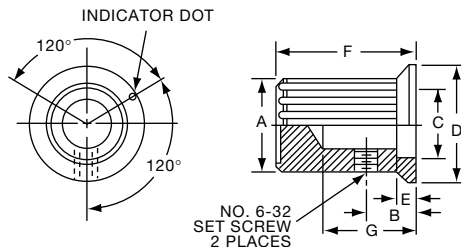

**KU SERIES**

Note: KU401B1/8 and KU402B1/8 use one set screw only. Located 180° from indicator dot.

KU402B1/8

Tyco		Serrated Diamond Trim Cut with Dot Indicator							
Electronics	Alcoswitch	Color	A	B	C	D	E	F	G
2-1437623-1	KU401B1/8	Black	.374(9.50)	.283(7.19)	.276(7.01)	.098(2.49)	.177(4.50)	.236(5.99)	.299(7.60)
2-1437623-2	KU402B1/8	Black	.374(9.50)	.283(7.19)	.276(7.01)	.098(2.49)	.197(5.00)	.354(8.99)	.449(11.40)
2-1437623-3	KU500B1/8	Black	.500(12.7)	.409(10.4)	.374(9.50)	.118(3.00)	.276(7.01)	.512(13.0)	.598(15.2)
	KU500B1/4	Black	.500(12.7)	.409(10.4)	.374(9.50)	.118(3.00)	.276(7.01)	.512(13.0)	.598(15.2)
2-1437623-4	KU700B1/4	Black	.740(18.8)	.650(16.5)	.591(15.0)	.118(3.00)	.276(7.01)	.512(13.0)	.598(15.2)