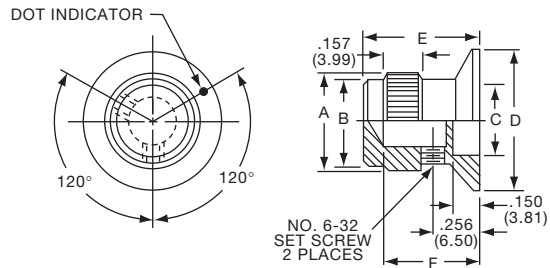

KES SERIES

Tyco Knurl Grip with Dot Indicator on Skirt									
Electronics	Alcoswitch	Color	A	B	C	D	E	F	
8-1437621-4	KES500AB1/8	Ntl. - Blk.	.500(12.7)	.460(11.7)	.382(9.70)	.750(19.1)	.625(15.9)	.512(13.0)	
8-1437621-3	KES500AB1/4	Ntl. - Blk.	.500(12.7)	.460(11.7)	.382(9.70)	.750(19.1)	.625(15.9)	.512(13.0)	
8-1437621-5	KES700AB1/4	Ntl. - Blk.	.750(19.1)	.710(18.1)	.630(16.0)	1.13(28.7)	.625(15.9)	.512(13.0)	
	KES900AB1/4	Ntl. - Blk.	.937(23.8)	.897(22.8)	.787(20.0)	1.44(36.6)	.625(15.9)	.512(13.0)	

K

K Series