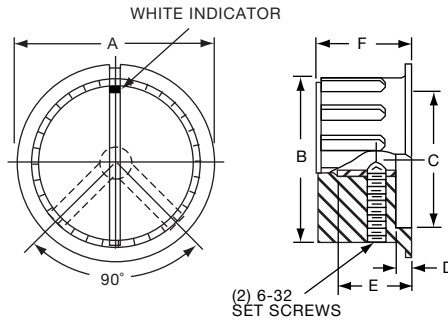

PKX SERIES

(2) 6-32 SET SCREWS

Tyco Ribbed Body, Matte Finish with White Square Indicator on Top							
Electronics	Alcoswitch	A	B	C	D	E	F
1-1437625-1	PKX100B1/4	1.17(29.7)	.970(24.6)	.780(19.81)	.114(2.90)	.570(14.48)	.674(17.12)
1-1437625-2	PKX110B1/4	1.37(34.8)	1.120(28.45)	.940(23.88)	.100(2.54)	.527(13.38)	.705(17.91)
1-1437625-3	PKX130B1/4	1.57(40.0)	1.308(33.22)	1.09(27.6)	.118(3.00)	.623(15.82)	.750(19.05)

K

P Series