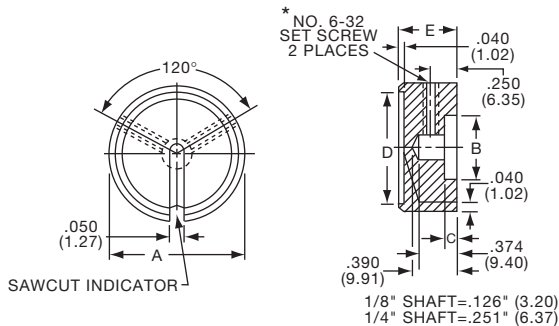

KHF500, 700, 900 1 set screw