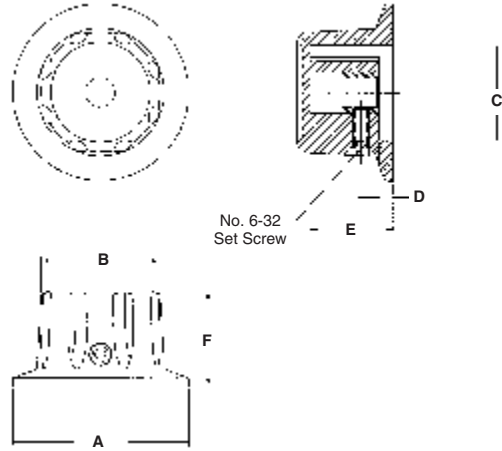

Fluted with Indicator Line On Skirt					
Tyco Electronics	Alcoswitch	A	B	C	D	E	F
2-1437624-3	PKB70B1/4	1.12(28.3)	.750(19.1)	.670(17.0)	.118(3.0)	.490(12.5)	.600(15.2)
2-1437624-4	PKB90B1/4	1.50(38.1)	1.02(25.8)	.800(20.3)	.118(3.0)	.705(17.9)	.820(20.8)