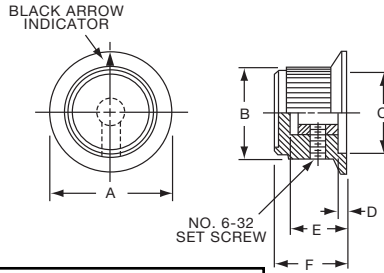

Knobs, Molded Phenolic