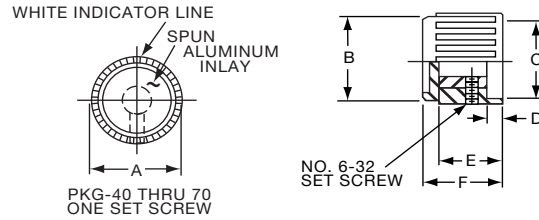

PKG SERIES

Tyco Ribbed with Indicator Line							
Electronics	Alcoswitch	A	B	C	D	E	F
5-1437624-9	*PKG40B1/8	.437(11.1)	.410(10.4)	.304(7.72)	.079(2.00)	.385(9.78)	.472(12.0)
6-1437624-1	PKG50B1/8	.551(14.0)	.500(12.7)	.442(10.7)	.056(1.42)	.395(10.03)	.512(13.0)
6-1437624-0	PKG50B1/4	.551(14.0)	.500(12.7)	.442(10.7)	.056(1.42)	.395(10.03)	.512(13.0)

*Note: Knob uses #4-40 set screw