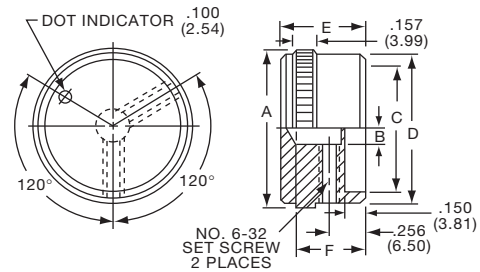

Tyco Knurl Grip with Top Dot Indicator								
Electronics	Alcoswitch	Color	A	B	C	D	E	F
8-1437621-0	KE500AB1/8	Ntl. - Blk.	.500(12.7)	.126(3.20)	.382(9.70)	.460(11.7)	.625(15.9)	.512(13.0)
7-1437621-9	KE500AB1/4	Ntl. - Blk.	.500(12.7)	.126(3.20)	.382(9.70)	.460(11.7)	.625(15.9)	.512(13.0)
8-1437621-1	KE700AB1/4	Ntl. - Blk.	.740(18.8)	.251(6.38)	.630(16.0)	.708(18.0)	.625(15.9)	.512(13.0)
8-1437621-2	KE900AB1/4	Ntl. - Blk.	.93(23.8)	.251(6.38)	.787(20.0)	.900(22.9)	.625(15.9)	.512(13.0)
7-1437621-8	KE1250AB1/4	Ntl. - Blk.	1.25(31.8)	.251(6.38)	1.06(26.9)	1.17(29.7)	.625(15.9)	.512(13.0)