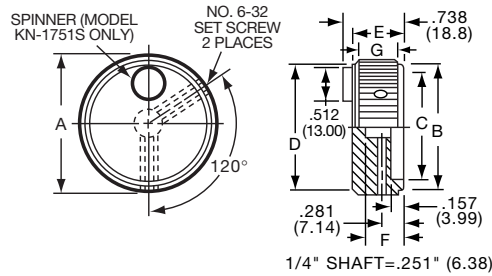

KN SERIES

Tyco Straight Knurl with & without "Fingertip" Spinner								
Electronics	Alcoswitch	Color	A	B	C	D	E	G
Less Indicator								
3-1437622-2	KN1751A1/4	Natural	1.75(44.5)	1.55(39.4)	1.38(35.1)	1.65(41.9)	.620(15.0)	.508(12.9)
3-1437622-6	KN1751B1/4	Black	1.75(44.5)	1.55(39.4)	1.38(35.1)	1.65(41.9)	.620(15.8)	.508(12.9)
Two Toned								
3-1437622-3	KN1751AB1/4	Ntl. - Blk.	1.75(44.5)	1.55(39.4)	1.38(35.1)	1.65(41.9)	.620(15.8)	.508(12.9)
3-1437622-7	KN1751BA1/4	Blk. - Natural	1.75(44.5)	1.55(39.4)	1.38(35.1)	1.65(41.9)	.620(15.8)	.508(12.9)
With Indicator								
3-1437622-5	KN1750A1/4	Natural	1.75(44.5)	1.55(39.4)	1.38(35.1)	1.65(41.9)	.620(15.8)	.508(12.9)
3-1437622-1	KN1750B1/4	Black	1.75(44.5)	1.55(39.4)	1.38(35.1)	1.65(41.9)	.620(15.8)	.508(12.9)
With Spinner/Less Indicator								
3-1437622-5	KN1751AS1/4	Natural	1.75(44.5)	1.55(39.4)	1.38(35.1)	1.65(41.9)	.620(15.8)	.508(12.9)
3-1437622-8	KN1751BS1/4	Black	1.75(44.5)	1.55(39.4)	1.38(35.1)	1.65(41.9)	.620(15.8)	.508(12.9)

K

K Series

K8