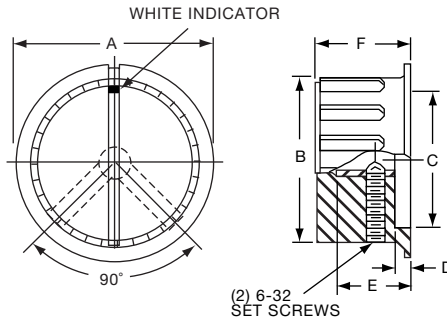

PKX SERIES

(2) 6-32 SET SCREWS

Tyco Ribbed Body, Matte Finish with White Square Indicator on Top							
Electronics	Alcoswitch	A	B	C	D	E	F
1-1437625-1	PKX100B1/4	1.17(29.7)	.970(24.6)	.780(19.81)	.114(2.90)	.570(14.48)	.674(17.12)
1-1437625-2	PKX110B1/4	1.37(34.8)	1.120(28.45)	.940(23.88)	.100(2.54)	.527(13.38)	.705(17.91)
1-1437625-3	PKX130B1/4	1.57(40.0)	1.308(33.22)	1.09(27.6)	.118(3.00)	.623(15.82)	.750(19.05)

K

P Series