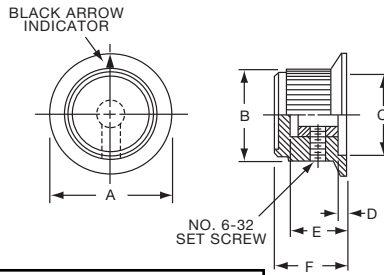

Knobs, Molded Phenolic