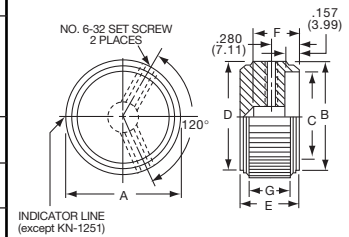

Knobs, Machined Aluminum

KN SERIES

Concentric Set with Straight Knurl with Indicator Lines									
Tyco Electronics	Alcoswitch	Color	A	B	C	D	E	F	G
5-1437622-6	KN5700A1/4	Natural	.750(19.1)	.500(12.7)	.590(15.0)	.700(17.8)	.625(15.9)	1.16(29.5)	.281(7.14)
5-1437622-7	KN5700B1/4	Black	.750(19.1)	.500(12.7)	.590(15.0)	.700(17.8)	.625(15.9)	1.16(29.5)	.281(7.14)