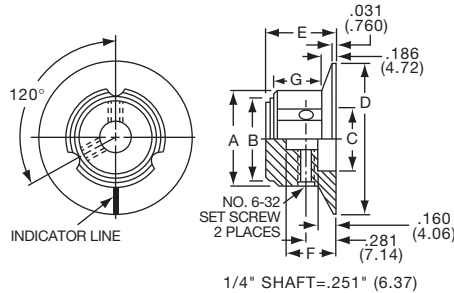

Tyco		3 Flute Design with Aluminum Skirt and Indicator Line							
Electronics	Alcoswitch	Color	A	B	C	D	E	F	G
1437623-3	KS500A1/8	Natural	.500(12.7)	.430(10.9)	.360(9.14)	.750(19.1)	.620(15.8)	.510(13.0)	.430(10.9)
1437623-2	KS500A1/4	Natural	.500(12.7)	.430(10.9)	.360(9.14)	.750(19.1)	.620(15.8)	.510(13.0)	.430(10.9)
1437623-5	KS500B1/8	Black	.500(12.7)	.430(10.9)	.360(9.14)	.750(19.1)	.620(15.8)	.510(13.0)	.430(10.9)
1437623-4	KS500B1/4	Black	.500(12.7)	.430(10.9)	.360(9.14)	.750(19.1)	.620(15.8)	.510(13.0)	.430(10.9)
1437623-6	KS700A1/4	Natural	.750(19.0)	.650(16.5)	.590(14.9)	1.12(28.4)	.620(15.8)	.510(13.0)	.430(10.9)
1437623-7	KS700B1/4	Black	.750(19.0)	.650(16.5)	.590(14.9)	1.12(28.4)	.620(15.8)	.510(13.0)	.430(10.9)
1437623-8	KS900A1/4	Natural	.940(23.9)	.820(20.8)	.710(18.0)	1.40(35.6)	.620(15.8)	.510(13.0)	.430(10.9)
1437623-9	KS900B1/4	Black	.940(23.9)	.820(20.8)	.710(18.0)	1.40(35.6)	.620(15.8)	.510(13.0)	.430(10.9)

K

K Series

K10