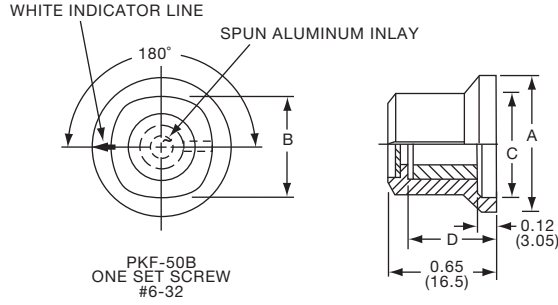

Knobs, Molded Phenolic

PKF SERIES

Tyco Plain Quadrate with Indicator Line & Arrow					
Electronics	Alcoswitch	A	B	C	D
5-1437624-5	PKF50B1/8	.670(17.0)	.454(11.53)	.570(14.48)	.520(13.2)