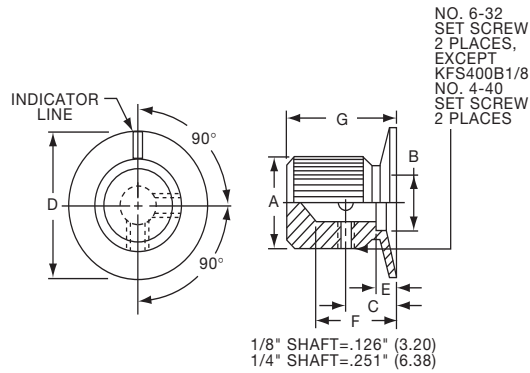

Knobs, Machined Aluminum

KFS SERIES