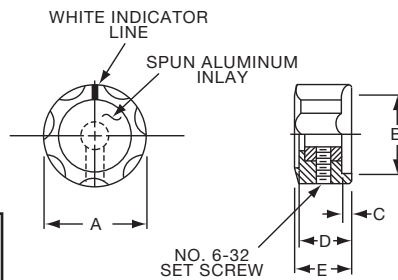

Knobs, Molded Phenolic

PKDT SERIES

Tyco Black Spin Cap with "Diamond Cut" and Arrow Indicator							
Electronics	Alcoswitch	A	B	C	D	E	F
3-1437624-9	PKDT70B1/4	1.03(26.0)	.738(18.8)	.720(18.3)	.098(2.49)	.500(12.7)	.635(16.1)
3-1437624-3	PKDT100B1/4	1.29(32.8)	1.02(25.9)	.860(21.8)	.042(1.07)	.500(12.7)	.638(16.2)

PKDT SERIES

Tyco Black Spin Cap with "Diamond Cut" & 0-10 Numerals							
Electronics	Alcoswitch	A	B	C	D	E	F
3-1437624-8	PKDT60B101/8	.778(19.8)	.605(15.4)	.560(12.5)	.060(1.53)	.392(9.96)	.562(14.3)
4-1437624-0	PKDT70B101/4	1.03(26.0)	.738(18.8)	.720(18.3)	.098(2.49)	.500(12.7)	.635(16.1)
3-1437624-4	PKDT100B101/4	1.29(32.8)	1.02(25.9)	.860(21.8)	.042(1.07)	.500(12.7)	.638(16.2)

PKE SERIES

Tyco Fluted with Indicator Line					
Electronics	Alcoswitch	A	B	C	E
4-1437624-4	PKE60B1/8	.626(15.9)	.472(12.0)	.091(2.31)	.394(10.0)
4-1437624-3	PKE60B1/4	.626(15.9)	.472(12.0)	.091(2.31)	.394(10.0)
4-1437624-5	PKE90B1/4	.890(22.6)	.724(18.4)	.098(2.49)	.480(12.2)

PKES SERIES

Tyco Fluted with Skirt and Indicator Line							
Electronics	Alcoswitch	A	B	C	D	E	F
5-1437624-1	PKES60B1/8	.748(19.0)	.618(15.7)	.460(11.7)	.090(2.29)	.370(9.40)	.470(11.9)
5-1437624-0	PKES60B1/4	.748(19.0)	.618(15.7)	.460(11.7)	.090(2.29)	.370(9.40)	.470(11.9)
5-1437624-2	PKES70B1/4	.855(21.7)	.744(18.9)	.705(17.9)	.080(2.03)	.421(10.7)	.526(13.4)
5-1437624-3	PKES90B1/4	1.01(25.7)	.889(22.6)	.846(21.5)	.079(2.01)	.421(10.7)	.570(14.5)
4-1437624-6	PKES120B1/4	1.30(32.9)	1.16(29.5)	1.02(25.9)	.118(3.00)	.500(12.7)	.628(16.0)
4-1437624-7	PKES140B1/4	1.50(38.1)	1.37(34.9)	1.22(30.9)	.118(3.00)	.540(13.7)	.693(17.6)
4-1437624-8	PKES150B1/4	1.77(44.9)	1.55(39.4)	1.41(35.9)	.118(3.00)	.733(18.6)	.831(21.1)