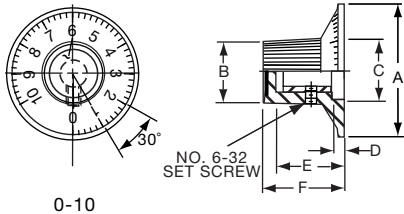

PKS SERIES

SPUN ALUMINUM INLAY

0-10