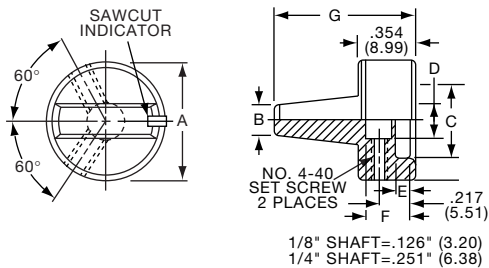

KBS SERIES

Control Knob with Straight Knurl and Skirt									
Tyco Electronics	Alcoswitch	Color	A	B	C	D	E	F	G
With 0-9 Numerals (36°)									
4-1437621-9	KBS500A101/8	Natural	.500(12.7)	.433(11.0)	.708(18.0)	1.00(25.4)	.950(24.1)	.826(21.0)	.655(16.7)
	KBS500A101/4	Natural	.500(12.7)	.433(11.0)	.708(18.0)	1.00(25.4)	.950(24.1)	.826(21.0)	.655(16.7)
5-1437621-3	KBS500B101/8	Black	.500(12.7)	.433(11.0)	.708(18.0)	1.00(25.4)	.950(24.1)	.826(21.0)	.655(16.7)
5-1437621-2	KBS500B101/4	Black	.500(12.7)	.433(11.0)	.708(18.0)	1.00(25.4)	.950(24.1)	.826(21.0)	.655(16.7)
With Indicator Line									
4-1437621-8	KBS500A1/8	Natural	.500(12.7)	.433(11.0)	.708(18.0)	1.00(25.4)	.950(24.1)	.826(21.0)	.655(16.7)
4-1437621-7	KBS500A1/4	Natural	.500(12.7)	.433(11.0)	.708(18.0)	1.00(25.4)	.950(24.1)	.826(21.0)	.655(16.7)
5-1437621-1	KBS500B1/8	Black	.500(12.7)	.433(11.0)	.708(18.0)	1.00(25.4)	.950(24.1)	.826(21.0)	.655(16.7)
5-1437621-0	KBS500B1/4	Black	.500(12.7)	.433(11.0)	.708(18.0)	1.00(25.4)	.950(24.1)	.826(21.0)	.655(16.7)