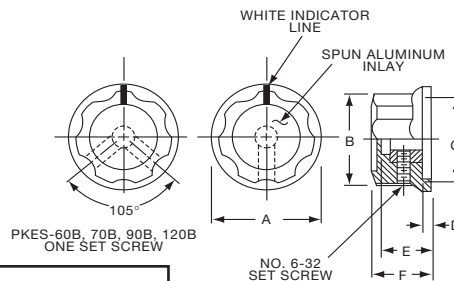

Knobs, Molded Phenolic

PKDT SERIES

Tyco Black Spin Cap with "Diamond Cut" and Arrow Indicator							
Electronics	Alcoswitch	A	B	C	D	E	F
3-1437624-9	PKDT70B1/4	1.03(26.0)	.738(18.8)	.720(18.3)	.098(2.49)	.500(12.7)	.635(16.1)
3-1437624-3	PKDT100B1/4	1.29(32.8)	1.02(25.9)	.860(21.8)	.042(1.07)	.500(12.7)	.638(16.2)

PKDT SERIES

Tyco Black Spin Cap with "Diamond Cut" & 0-10 Numerals							
Electronics	Alcoswitch	A	B	C	D	E	F
3-1437624-8	PKDT60B101/8	.778(19.8)	.605(15.4)	.560(12.5)	.060(1.53)	.392(9.96)	.562(14.3)
4-1437624-0	PKDT70B101/4	1.03(26.0)	.738(18.8)	.720(18.3)	.098(2.49)	.500(12.7)	.635(16.1)
3-1437624-4	PKDT100B101/4	1.29(32.8)	1.02(25.9)	.860(21.8)	.042(1.07)	.500(12.7)	.638(16.2)

PKE SERIES

PKE90B1/4

Tyco Fluted with Indicator Line					
Electronics	Alcoswitch	A	B	C	E
4-1437624-4	PKE60B1/8	.626(15.9)	.472(12.0)	.091(2.31)	.394(10.0)
4-1437624-3	PKE60B1/4	.626(15.9)	.472(12.0)	.091(2.31)	.394(10.0)
4-1437624-5	PKE90B1/4	.890(22.6)	.724(18.4)	.098(2.49)	.480(12.2)

PKES SERIES

Tyco Fluted with Skirt and Indicator Line							
Electronics	Alcoswitch	A	B	C	D	E	F
5-1437624-1	PKES60B1/8	.748(19.0)	.618(15.7)	.460(11.7)	.090(2.29)	.370(9.40)	.470(11.9)
5-1437624-0	PKES60B1/4	.748(19.0)	.618(15.7)	.460(11.7)	.090(2.29)	.370(9.40)	.470(11.9)
5-1437624-2	PKES70B1/4	.855(21.7)	.744(18.9)	.705(17.9)	.080(2.03)	.421(10.7)	.526(13.4)
5-1437624-3	PKES90B1/4	1.01(25.7)	.889(22.6)	.846(21.5)	.079(2.01)	.421(10.7)	.570(14.5)
4-1437624-6	PKES120B1/4	1.30(32.9)	1.16(29.5)	1.02(25.9)	.118(3.00)	.500(12.7)	.628(16.0)
4-1437624-7	PKES140B1/4	1.50(38.1)	1.37(34.9)	1.22(30.9)	.118(3.00)	.540(13.7)	.693(17.6)
4-1437624-8	PKES150B1/4	1.77(44.9)	1.55(39.4)	1.41(35.9)	.118(3.00)	.733(18.6)	.831(21.1)