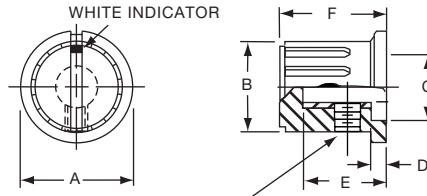

PKX SERIES

(1) 6-32 SET SCREW EXCEPT PKX-50B, (1) 4-40

Tyco Ribbed Body, Matte Finish with White Square Indicator on Top							
Electronics	Alcoswitch	A	B	C	D	E	F
1-1437625-5	PKX50B1/8	.590(15.0)	.472(12.0)	.374(9.49)	.059(1.50)	.463(11.76)	.551(14.0)
1-1437625-4	PKX50B1/4	.590(15.0)	.472(12.0)	.374(9.49)	.059(1.50)	.463(11.76)	.551(14.0)
1-1437625-7	PKX60B1/8	.787(20.0)	.625(15.9)	.472(12.0)	.078(1.98)	.510(13.0)	.598(15.2)
1-1437625-6	PKX60B1/4	.787(20.0)	.625(15.9)	.472(12.0)	.078(1.98)	.510(13.0)	.598(15.2)