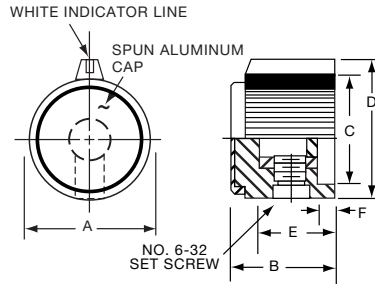

PKJ SERIES

PKJ50B1/8

Tyco		Straight Knurl with Bar Pointers and Indicator Line					
Electronics	Alcoswitch	A	B	C	D	E	F
7-1437624-5	PKJ50B1/8	.500(12.7)	.512(13.0)	.420(10.7)	.577(14.7)	.429(10.9)	.113(2.9)
7-1437624-4	*PKJ50B1/4	.500(12.7)	.512(13.0)	.420(10.7)	.577(14.7)	.429(10.9)	.113(2.9)
7-1437624-6	PKJ60B1/4	.630(16.0)	.530(13.5)	.468(11.9)	.758(19.3)	.440(11.2)	.110(2.8)
7-1437624-7	PKJ70B1/4	.760(19.3)	.555(14.1)	.545(13.8)	.915(23.2)	.450(11.4)	.118(3.0)

*Note: Knob uses #4-40 set screw

PKJ70B1/4

Knobs, Molded Phenolic

PKJT SERIES

PKJT50B1/4

PKJT70B1/4

Straight Knurl with Bar Pointer & Indicator Line and Aluminum Spin Cap							
Tyco							
Electronics	Alcoswitch	A	B	C	D	E	F
7-1437624-9	PKJT50B1/8	.515(13.1)	.585(14.9)	.350(8.89)	.595(15.1)	.414(10.5)	.130(3.30)
7-1437624-8	*PKJT50B1/4	.515(13.1)	.585(14.9)	.350(8.89)	.595(15.1)	.414(10.5)	.130(3.30)
8-1437624-0	PKJT60B1/4	.640(16.3)	.605(15.4)	.470(11.9)	.760(19.3)	.445(11.3)	.118(3.00)
8-1437624-1	PKJT70B1/4	.760(19.3)	.625(15.9)	.550(14.0)	.915(23.2)	.445(11.3)	.118(3.00)