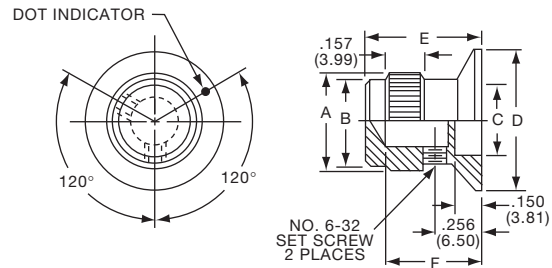

KES SERIES

Tyco Knurl Grip with Dot Indicator on Skirt								
Electronics	Alcoswitch	Color	A	B	C	D	E	F
8-1437621-4	KES500AB1/8	Ntl. - Blk.	.500(12.7)	.460(11.7)	.382(9.70)	.750(19.1)	.625(15.9)	.512(13.0)
8-1437621-3	KES500AB1/4	Ntl. - Blk.	.500(12.7)	.460(11.7)	.382(9.70)	.750(19.1)	.625(15.9)	.512(13.0)
8-1437621-5	KES700AB1/4	Ntl. - Blk.	.750(19.1)	.710(18.1)	.630(16.0)	1.13(28.7)	.625(15.9)	.512(13.0)
	KES900AB1/4	Ntl. - Blk.	.937(23.8)	.897(22.8)	.787(20.0)	1.44(36.6)	.625(15.9)	.512(13.0)

K

K Series

K6