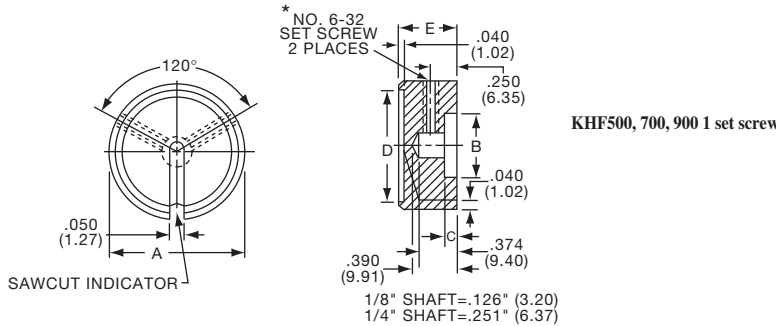

Knobs, Machined Aluminum

KFS SERIES

Tyco			Straight Knurl with Indicator on Skirt						
Electronics	Alcoswitch	Color	A	B	C	D	E	F	G
8-1437621-6	KFS400B1/8	Black Matte	.380(9.65)	.382(9.70)	.256(6.50)	.500(12.7)	.098(2.49)	.469(11.9)	.591(15.0)
8-1437621-8	KFS500B1/8	Black Matte	.500(12.7)	.382(9.70)	.252(6.48)	.630(16.0)	.161(4.09)	.469(11.9)	.630(16.0)
8-1437621-7	KFS500B1/4	Black Matte	.618(15.7)	.280(7.11)	.382(9.70)	1.00(25.4)	.161(4.09)	.630(16.0)	0.811(20.6)
8-1437621-9	KFS600B1/4	Black Matte	.618(15.7)	.280(7.11)	.382(9.70)	1.00(25.4)	.161(4.09)	.630(16.0)	0.811(20.6)

KHF SERIES

Tyco			Plain Body with Top and Side Sawcut Indicator				
Electronics	Alcoswitch	Color	A	B	C	D	E
9-1437621-1	KHF500A1/4	Natural	.500(12.7)	.374(9.50)	.118(3.00)	.342(8.69)	.563(14.3)
9-1437621-2	KHF700A1/4	Natural	.740(18.8)	.590(15.0)	.118(3.00)	.592(15.0)	.563(14.3)
9-1437621-3	KHF900A1/4	Natural	.937(23.8)	.708(18.0)	.118(3.00)	.779(19.8)	.563(14.3)
*9-1437621-0	KHF1250A1/4	Natural	1.23(31.8)	.984(25.0)	.118(3.00)	1.08(27.5)	.563(14.3)

KLN SERIES