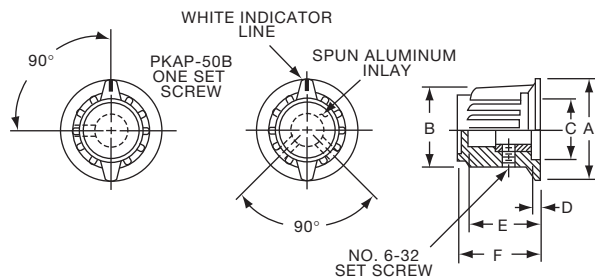

PKA SERIES

PKA50B1/4

PKA90B1/4

Tyco		Ribbed with Line Indicator on Skirt					
Electronics	Alcoswitch	A	B	C	D	E	F
1-1437624-1	PKA50B1/8	.795(20.2)	.580(14.7)	.540(13.7)	.080(2.03)	.450(11.4)	.590(15.0)
1-1437624-0	PKA50B1/4	.795(20.2)	.580(14.7)	.540(13.7)	.080(2.03)	.450(11.4)	.590(15.0)
1-1437624-4	PKA55B1/8	.780(19.8)	.580(14.7)	.475(12.1)	.135(3.43)	.585(14.9)	.675(17.2)
1-1437624-3	PKA55B1/4	.780(19.8)	.580(14.7)	.475(12.1)	.135(3.43)	.585(14.9)	.675(17.2)
1-1437624-5	PKA70B1/4	.980(24.9)	.740(18.8)	.680(17.3)	.118(3.00)	.650(16.5)	.750(19.1)
1-1437624-7	PKA90B1/4	1.375(34.9)	.970(24.6)	.670(17.0)	.195(4.95)	.750(19.1)	.840(21.3)