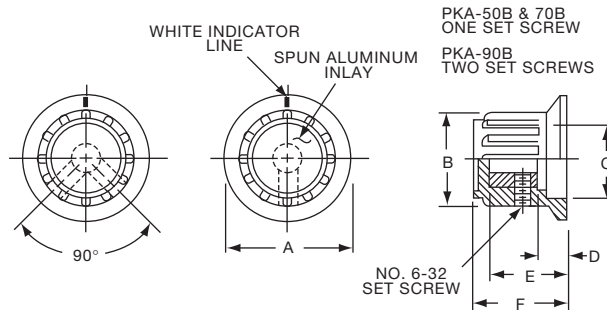

Knobs, Molded Phenolic

PKA SERIES

Tyco Electronics Alcoswitch		Ribbed with Line Indicator on Skirt					
		A	B	C	D	E	F
1-1437624-1	PKA50B1/8	.795(20.2)	.580(14.7)	.540(13.7)	.080(2.03)	.450(11.4)	.590(15.0)
1-1437624-0	PKA50B1/4	.795(20.2)	.580(14.7)	.540(13.7)	.080(2.03)	.450(11.4)	.590(15.0)
1-1437624-4	PKA55B1/8	.780(19.8)	.580(14.7)	.475(12.1)	.135(3.43)	.585(14.9)	.675(17.2)
1-1437624-3	PKA55B1/4	.780(19.8)	.580(14.7)	.475(12.1)	.135(3.43)	.585(14.9)	.675(17.2)
1-1437624-5	PKA70B1/4	.980(24.9)	.740(18.8)	.680(17.3)	.118(3.00)	.650(16.5)	.750(19.1)
1-1437624-7	PKA90B1/4	1.375(34.9)	.970(24.6)	.670(17.0)	.195(4.95)	.750(19.1)	.840(21.3)