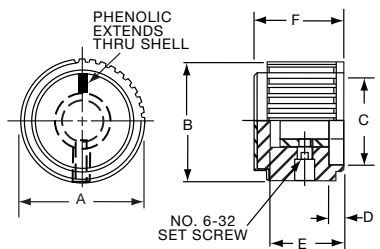

PKN SERIES

Line Indicator on Natural Aluminum Spin Cap							
Tyco							
Electronics	Alcoswitch	A	B	C	D	E	F
8-1437624-2	PKN60B1/8	.591(15.0)	.579(14.7)	.394(10.0)	.079(2.01)	.394(10.0)	.453(11.5)
	PKN60B1/4	.591(15.0)	.579(14.7)	.394(10.0)	.079(2.01)	.394(10.0)	.453(11.5)
8-1437624-3	PKN70B1/4	.787(20.0)	.764(19.4)	.571(14.5)	.098(2.49)	.492(12.5)	.591(15.0)
8-1437624-4	PKN90B1/4	.984(25.0)	.957(24.3)	.748(19.0)	.098(2.49)	.591(15.0)	.689(17.5)

K

P Series