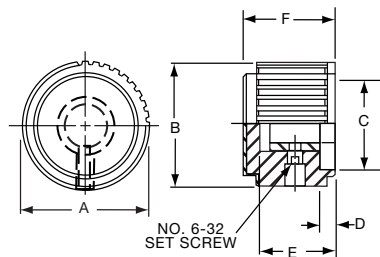

PKNT SERIES

Black Spin Cap with "Diamond Cut" Less Indicator							
Tyco							
Electronics	Alcoswitch	A	B	C	D	E	F
8-1437624-6	PKNT60B1/8	.591(15.0)	.579(14.7)	.394(10.0)	.079(2.01)	.394(10.0)	.472(11.9)
8-1437624-5	PKNT60B1/4	.591(15.0)	.579(14.7)	.394(10.0)	.079(2.01)	.394(10.0)	.472(11.9)
8-1437624-7	PKNT70B1/4	.787(19.9)	.764(19.4)	.571(14.5)	.098(2.49)	.492(12.5)	.591(14.7)
8-1437624-8	PKNT90B1/4	.984(25.0)	.957(24.3)	.748(19.0)	.098(2.49)	.591(15.0)	.689(17.5)