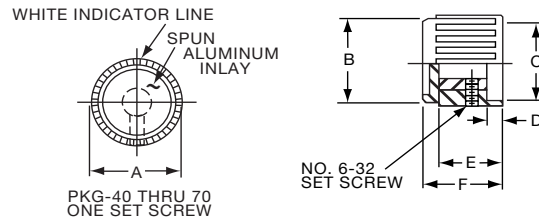

PKG SERIES

PKG-40 THRU 70
ONE SET SCREW

NO. 6-32
SET SCREW

Tyco Ribbed with Indicator Line							
Electronics	Alcoswitch	A	B	C	D	E	F
5-1437624-9	*PKG40B1/8	.437(11.1)	.410(10.4)	.304(7.72)	.079(2.00)	.385(9.78)	.472(12.0)
6-1437624-1	PKG50B1/8	.551(14.0)	.500(12.7)	.442(10.7)	.056(1.42)	.395(10.03)	.512(13.0)
6-1437624-0	PKG50B1/4	.551(14.0)	.500(12.7)	.442(10.7)	.056(1.42)	.395(10.03)	.512(13.0)

*Note: Knob uses #4-40 set screw