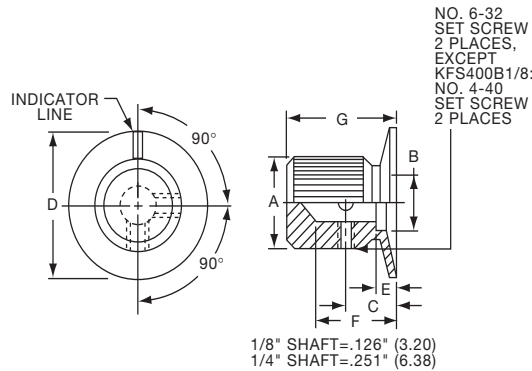

Knobs, Machined Aluminum

KFS SERIES