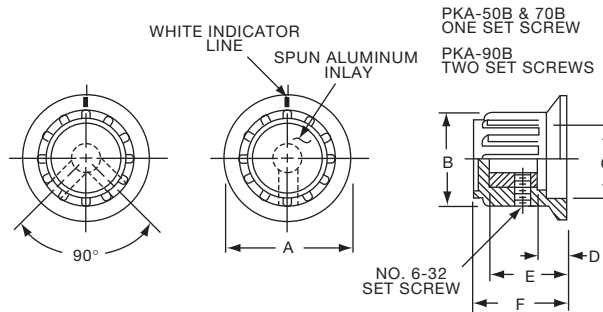

Knobs, Molded Phenolic

PKA SERIES

Tyco		Ribbed with Line Indicator on Skirt					
Electronics	Alcoswitch	A	B	C	D	E	F
1-1437624-1	PKA50B1/8	.795(20.2)	.580(14.7)	.540(13.7)	.080(2.03)	.450(11.4)	.590(15.0)
1-1437624-0	PKA50B1/4	.795(20.2)	.580(14.7)	.540(13.7)	.080(2.03)	.450(11.4)	.590(15.0)
1-1437624-4	PKA55B1/8	.780(19.8)	.580(14.7)	.475(12.1)	.135(3.43)	.585(14.9)	.675(17.2)
1-1437624-3	PKA55B1/4	.780(19.8)	.580(14.7)	.475(12.1)	.135(3.43)	.585(14.9)	.675(17.2)
1-1437624-5	PKA70B1/4	.980(24.9)	.740(18.8)	.680(17.3)	.118(3.00)	.650(16.5)	.750(19.1)
1-1437624-7	PKA90B1/4	1.375(34.9)	.970(24.6)	.670(17.0)	.195(4.95)	.750(19.1)	.840(21.3)