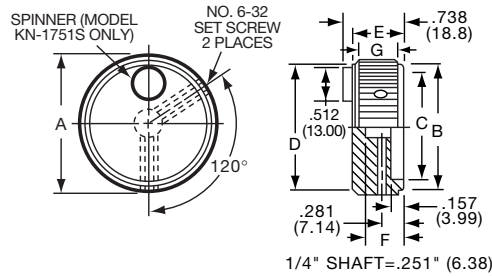

Tyco Straight Knurl with & without "Fingertip" Spinner										
Electronics	Alcoswitch	Color	A	B	C	D	E	F	G	
Less Indicator										
3-1437622-2	KN1751A1/4	Natural	1.75(44.5)	1.55(39.4)	1.38(35.1)	1.65(41.9)	.620(15.0)	.508(12.9)	.480(12.2)	
3-1437622-6	KN1751B1/4	Black	1.75(44.5)	1.55(39.4)	1.38(35.1)	1.65(41.9)	.620(15.8)	.508(12.9)	.480(12.2)	
Two Toned			Body - Top							
3-1437622-3	KN1751AB1/4	Ntl. - Blk.	1.75(44.5)	1.55(39.4)	1.38(35.1)	1.65(41.9)	.620(15.8)	.508(12.9)	.480(12.2)	
3-1437622-7	KN1751BA1/4	Blk. - Natural	1.75(44.5)	1.55(39.4)	1.38(35.1)	1.65(41.9)	.620(15.8)	.508(12.9)	.480(12.2)	
With Indicator										
KN1750A1/4	Natural	1.75(44.5)	1.55(39.4)	1.38(35.1)	1.65(41.9)	.620(15.8)	.508(12.9)	.480(12.2)		
3-1437622-1	KN1750B1/4	Black	1.75(44.5)	1.55(39.4)	1.38(35.1)	1.65(41.9)	.620(15.8)	.508(12.9)	.480(12.2)	
With Spinner/Less Indicator										
3-1437622-5	KN1751AS1/4	Natural	1.75(44.5)	1.55(39.4)	1.38(35.1)	1.65(41.9)	.620(15.8)	.508(12.9)	.480(12.2)	
3-1437622-8	KN1751BS1/4	Black	1.75(44.5)	1.55(39.4)	1.38(35.1)	1.65(41.9)	.620(15.8)	.508(12.9)	.480(12.2)	

K

K Series

K8