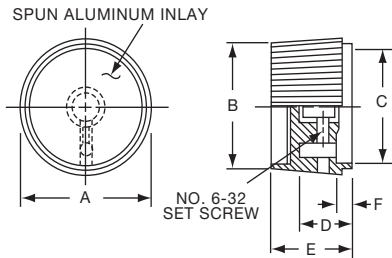

Note: KUS402B1/8 has #4.40 setscrew

**Knobs, Molded Phenolic**

**PH SERIES**

PH15181/4

Tyco		Straight Knurl Less Indicator Line					
Electronics	Alcoswitch	A	B	C	D	E	F
1437624-2	PH15181/4	.996(25.3)	.972(24.7)	.799(20.3)	.472(12.0)	.669(17.0)	.157(3.99)