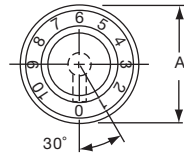

\*1 Set screw 180° from indicator line.

PKS1132B91/4

**Knobs, Molded Phenolic**

**PKS SERIES**

PKS90B1/4

PKS90B101/4

Tyco Straight Knurl with Aluminum Skirt Choice of Arrow or 1-10 Numbers									
Electronics	Alcoswitch	A	B	C	D	E	F	Marking	
1437625-5	PKS90B1/4	1.42(36.1)	.917(23.3)	.780(19.8)	.065(1.65)	.490(12.5)	.596(15.1)	Arrow	
1437625-6	PKS90B101/4	1.42(36.1)	.917(23.3)	.780(19.8)	.065(1.65)	.490(12.5)	.596(15.1)	Numbers	