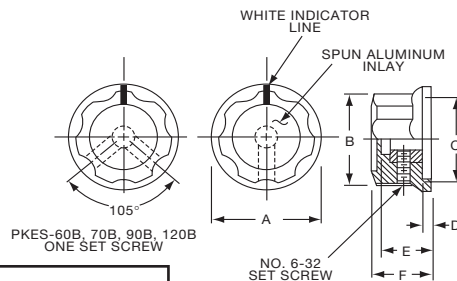

Knobs, Molded Phenolic

PKDT SERIES

Tyco Black Spin Cap with "Diamond Cut" and Arrow Indicator							
Electronics	Alcoswitch	A	B	C	D	E	F
3-1437624-9	PKDT70B1/4	1.03(26.0)	.738(18.8)	.720(18.3)	.098(2.49)	.500(12.7)	.635(16.1)
3-1437624-3	PKDT100B1/4	1.29(32.8)	1.02(25.9)	.860(21.8)	.042(1.07)	.500(12.7)	.638(16.2)

PKDT SERIES

Tyco Black Spin Cap with "Diamond Cut" & 0-10 Numerals							
Electronics	Alcoswitch	A	B	C	D	E	F
3-1437624-8	PKDT60B101/8	.778(19.8)	.605(15.4)	.560(12.5)	.060(1.53)	.392(9.96)	.562(14.3)
4-1437624-0	PKDT70B101/4	1.03(26.0)	.738(18.8)	.720(18.3)	.098(2.49)	.500(12.7)	.635(16.1)
3-1437624-4	PKDT100B101/4	1.29(32.8)	1.02(25.9)	.860(21.8)	.042(1.07)	.500(12.7)	.638(16.2)

PKE SERIES

Tyco Fluted with Indicator Line					
Electronics	Alcoswitch	A	B	C	E
4-1437624-4	PKE60B1/8	.626(15.9)	.472(12.0)	.091(2.31)	.394(10.0)
4-1437624-3	PKE60B1/4	.626(15.9)	.472(12.0)	.091(2.31)	.394(10.0)
4-1437624-5	PKE90B1/4	.890(22.6)	.724(18.4)	.098(2.49)	.480(12.2)

PKES SERIES

Tyco Fluted with Skirt and Indicator Line							
Electronics	Alcoswitch	A	B	C	D	E	F
5-1437624-1	PKES60B1/8	.748(19.0)	.618(15.7)	.460(11.7)	.090(2.29)	.370(9.40)	.470(11.9)
5-1437624-0	PKES60B1/4	.748(19.0)	.618(15.7)	.460(11.7)	.090(2.29)	.370(9.40)	.470(11.9)
5-1437624-2	PKES70B1/4	.855(21.7)	.744(18.9)	.705(17.9)	.080(2.03)	.421(10.7)	.526(13.4)
5-1437624-3	PKES90B1/4	1.01(25.7)	.889(22.6)	.846(21.5)	.079(2.01)	.421(10.7)	.570(14.5)
4-1437624-6	PKES120B1/4	1.30(32.9)	1.16(29.5)	1.02(25.9)	.118(3.00)	.500(12.7)	.628(16.0)
4-1437624-7	PKES140B1/4	1.50(38.1)	1.37(34.9)	1.22(30.9)	.118(3.00)	.540(13.7)	.693(17.6)
4-1437624-8	PKES150B1/4	1.77(44.9)	1.55(39.4)	1.41(35.9)	.118(3.00)	.733(18.6)	.831(21.1)