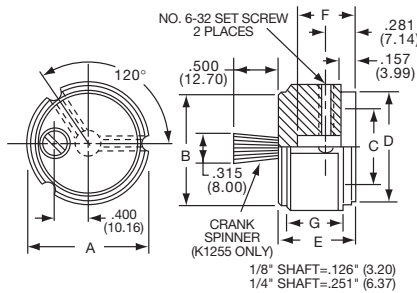

**Knobs, Machined Aluminum**

**K SERIES**

K700B1/4

Tyco 3 Flute Design with and without Indicator Line									
Electronics	Alcoswitch	Color	A	B	C	D	E	F	G
1437621-7	K500A1/8	Natural	.500(12.7)	.430(10.9)	.374(9.50)	.430(10.9)	.625(15.9)	.429(10.9)	.512(13.0)
1437621-6	K500A1/4	Natural	.500(12.7)	.430(10.9)	.374(9.50)	.430(10.9)	.625(15.9)	.429(10.9)	.512(13.0)
1437621-9	K500B1/8	Black	.500(12.7)	.430(10.9)	.374(9.50)	.430(10.9)	.625(15.9)	.429(10.9)	.512(13.0)
1437621-8	K500B1/4	Black	.500(12.7)	.430(10.9)	.374(9.50)	.430(10.9)	.625(15.9)	.429(10.9)	.512(13.0)
1-1437621-0	K700A1/4	Natural	.740(18.8)	.655(16.6)	.591(15.0)	.655(16.6)	.625(15.9)	.429(10.9)	.512(13.0)
1-1437621-1	K700B1/4	Black	.740(18.8)	.655(16.6)	.591(15.0)	.655(16.6)	.625(15.9)	.429(10.9)	.512(13.0)
1-1437621-3	K900A1/4	Natural	.937(23.8)	.817(20.8)	.709(18.0)	.817(20.8)	.625(15.9)	.429(10.9)	.512(13.0)
1-1437621-4	K900B1/4	Black	.937(23.8)	.817(20.8)	.709(18.0)	.8827(20.8)	.625(15.9)	.429(10.9)	.512(13.0)
1437621-2	K1250A1/4	Natural	1.25(31.8)	1.11(28.2)	.984(25.0)	1.11(28.2)	.750(19.1)	.554(14.1)	.630(16.00)
1437621-3	K1250B1/4	Black	1.25(31.8)	1.11(28.2)	.984(25.0)	1.11(28.2)	.750(19.1)	.554(14.1)	.630(16.00)
Less Indicator									
1437621-4	K1251B1/4	Black	1.25(31.8)	1.11(28.2)	.984(25.0)	1.11(28.2)	.750(19.1)	.554(14.1)	.630(16.00)
With Crank Spinner + Less Indicator									
	K1255A1/4	Natural	1.25(21.8)	1.11(28.2)	.984(25.0)	1.11(28.2)	.750(19.1)	.554(14.1)	.630(16.00)
1437621-5	K1255B1/4	Black	1.25(31.8)	1.11(28.2)	.984(25.0)	1.11(28.2)	.750(19.1)	.554(14.1)	.630(16.00)