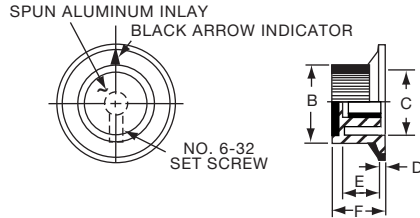

\*1 Set screw 180° from indicator line.

PKS1132B91/4

**Knobs, Molded Phenolic**

**PKS SERIES**

PKS90B1/4

PKS90B101/4

Tyco Straight Knurl with Aluminum Skirt Choice of Arrow or 1-10 Numbers									
Electronics	Alcoswitch	A	B	C	D	E	F	Marking	
1437625-5	PKS90B1/4	1.42(36.1)	.917(23.3)	.780(19.8)	.065(1.65)	.490(12.5)	.596(15.1)	Arrow	
1437625-6	PKS90B101/4	1.42(36.1)	.917(23.3)	.780(19.8)	.065(1.65)	.490(12.5)	.596(15.1)	Numbers	