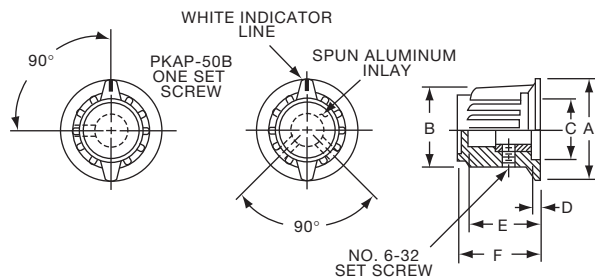

**Knobs, Molded Phenolic**

**PKA SERIES**

PKA50B1/4

PKA90B1/4

Tyco		Ribbed with Line Indicator on Skirt					
Electronics	Alcoswitch	A	B	C	D	E	F
1-1437624-1	PKA50B1/8	.795(20.2)	.580(14.7)	.540(13.7)	.080(2.03)	.450(11.4)	.590(15.0)
1-1437624-0	PKA50B1/4	.795(20.2)	.580(14.7)	.540(13.7)	.080(2.03)	.450(11.4)	.590(15.0)
1-1437624-4	PKA55B1/8	.780(19.8)	.580(14.7)	.475(12.1)	.135(3.43)	.585(14.9)	.675(17.2)
1-1437624-3	PKA55B1/4	.780(19.8)	.580(14.7)	.475(12.1)	.135(3.43)	.585(14.9)	.675(17.2)
1-1437624-5	PKA70B1/4	.980(24.9)	.740(18.8)	.680(17.3)	.118(3.00)	.650(16.5)	.750(19.1)
1-1437624-7	PKA90B1/4	1.375(34.9)	.970(24.6)	.670(17.0)	.195(4.95)	.750(19.1)	.840(21.3)