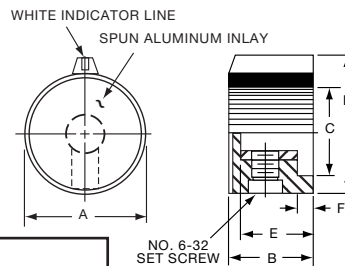

PKJ SERIES

Tyco		Straight Knurl with Bar Pointers and Indicator Line					
Electronics	Alcoswitch	A	B	C	D	E	F
7-1437624-5	PKJ50B1/8	.500(12.7)	.512(13.0)	.420(10.7)	.577(14.7)	.429(10.9)	.113(2.9)
7-1437624-4	*PKJ50B1/4	.500(12.7)	.512(13.0)	.420(10.7)	.577(14.7)	.429(10.9)	.113(2.9)
7-1437624-6	PKJ60B1/4	.630(16.0)	.530(13.5)	.468(11.9)	.758(19.3)	.440(11.2)	.110(2.8)
7-1437624-7	PKJ70B1/4	.760(19.3)	.555(14.1)	.545(13.8)	.915(23.2)	.450(11.4)	.118(3.0)

*Note: Knob uses #4-40 set screw