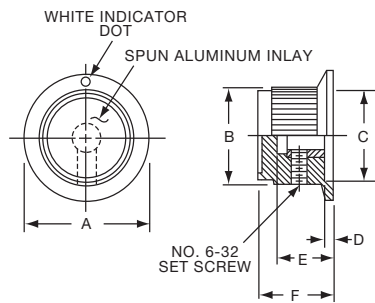

PK SERIES

Tyco		Straight Knurl with Dot Indicator on Skirt					
Electronics	Alcoswitch	A	B	C	D	E	F
1437624-7	PK50B1/8	.748(19.0)	.570(14.5)	.500(12.70)	.055(1.40)	.460(11.7)	.550(13.97)
1437624-6	PK50B1/4	.748(19.0)	.570(14.5)	.500(12.70)	.055(1.40)	.460(11.7)	.550(13.97)
1437624-8	PK70B1/4	.984(25.0)	.728(18.5)	.710(18.03)	.079(2.01)	.500(12.7)	.590(14.99)
1437624-9	PK90B1/4	1.25(31.8)	.985(25.0)	.870(22.01)	.098(2.49)	.470(11.9)	.595(15.10)