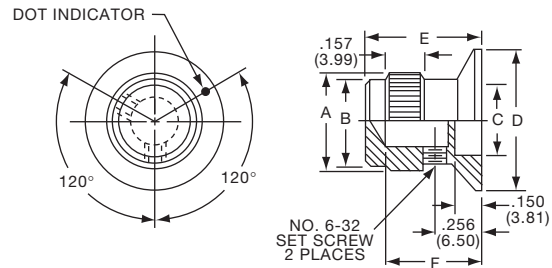

KES SERIES

Tyco Knurl Grip with Dot Indicator on Skirt							
Electronics	Alcoswitch	Color	A	B	C	D	F
8-1437621-4	KES500AB1/8	Ntl. - Blk.	.500(12.7)	.460(11.7)	.382(9.70)	.750(19.1)	.625(15.9)
8-1437621-3	KES500AB1/4	Ntl. - Blk.	.500(12.7)	.460(11.7)	.382(9.70)	.750(19.1)	.625(15.9)
8-1437621-5	KES700AB1/4	Ntl. - Blk.	.750(19.1)	.710(18.1)	.630(16.0)	1.13(28.7)	.625(15.9)
	KES900AB1/4	Ntl. - Blk.	.937(23.8)	.897(22.8)	.787(20.0)	1.44(36.6)	.625(15.9)

K

K Series

K6