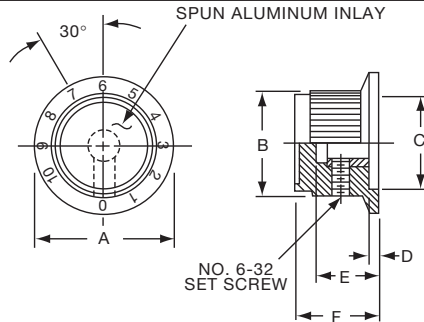

PKD SERIES

		Straight Knurl Skirt w/0-10 Numerals					
Tyco Electronics	Alcoswitch	A	B	C	D	E	F
3-1437624-0	PKD60B101/8	.780(19.8)	.566(14.4)	.487(12.4)	.059(1.5)	.492(12.5)	.563(14.3)
2-1437624-9	PKD60B101/4	.780(19.8)	.566(14.4)	.487(12.4)	.059(1.5)	.492(12.5)	.563(14.3)
3-1437624-2	PKD70B101/4	1.02(25.9)	.750(19.1)	.700(17.8)	.080(2.0)	.490(12.5)	.610(15.5)
2-1437624-6	PKD100B101/4	1.29(32.8)	1.00(25.4)	.865(22.0)	.050(1.3)	.500(12.7)	.590(15.0)

K

P Series