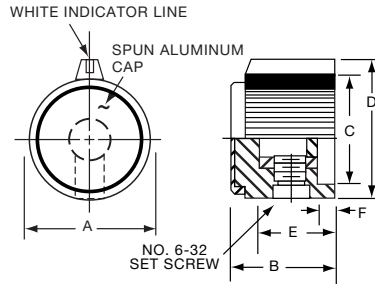

**PKJ SERIES**

PKJ50B1/8

Tyco		Straight Knurl with Bar Pointers and Indicator Line					
Electronics	Alcoswitch	A	B	C	D	E	F
7-1437624-5	PKJ50B1/8	.500(12.7)	.512(13.0)	.420(10.7)	.577(14.7)	.429(10.9)	.113(2.9)
7-1437624-4	*PKJ50B1/4	.500(12.7)	.512(13.0)	.420(10.7)	.577(14.7)	.429(10.9)	.113(2.9)
7-1437624-6	PKJ60B1/4	.630(16.0)	.530(13.5)	.468(11.9)	.758(19.3)	.440(11.2)	.110(2.8)
7-1437624-7	PKJ70B1/4	.760(19.3)	.555(14.1)	.545(13.8)	.915(23.2)	.450(11.4)	.118(3.0)

\*Note: Knob uses #4-40 set screw

PKJ70B1/4

**Knobs, Molded Phenolic**

**PKJT SERIES**

PKJT50B1/4

PKJT70B1/4

Straight Knurl with Bar Pointer & Indicator Line and Aluminum Spin Cap							
Tyco							
Electronics	Alcoswitch	A	B	C	D	E	F
7-1437624-9	PKJT50B1/8	.515(13.1)	.585(14.9)	.350(8.89)	.595(15.1)	.414(10.5)	.130(3.30)
7-1437624-8	*PKJT50B1/4	.515(13.1)	.585(14.9)	.350(8.89)	.595(15.1)	.414(10.5)	.130(3.30)
8-1437624-0	PKJT60B1/4	.640(16.3)	.605(15.4)	.470(11.9)	.760(19.3)	.445(11.3)	.118(3.00)
8-1437624-1	PKJT70B1/4	.760(19.3)	.625(15.9)	.550(14.0)	.915(23.2)	.445(11.3)	.118(3.00)