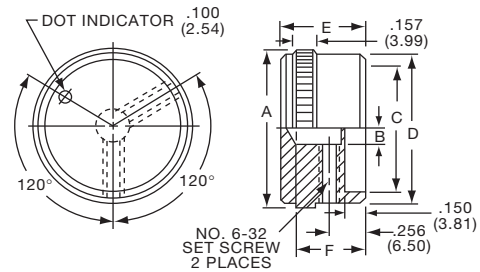

Tyco Knurl Grip with Top Dot Indicator							
Electronics	Alcoswitch	Color	A	B	C	D	F
8-1437621-0	KE500AB1/8	Ntl. - Blk.	.500(12.7)	.126(3.20)	.382(9.70)	.460(11.7)	.625(15.9)
7-1437621-9	KE500AB1/4	Ntl. - Blk.	.500(12.7)	.126(3.20)	.382(9.70)	.460(11.7)	.625(15.9)
8-1437621-1	KE700AB1/4	Ntl. - Blk.	.740(18.8)	.251(6.38)	.630(16.0)	.708(18.0)	.625(15.9)
8-1437621-2	KE900AB1/4	Ntl. - Blk.	.93(23.8)	.251(6.38)	.787(20.0)	.900(22.9)	.625(15.9)
7-1437621-8	KE1250AB1/4	Ntl. - Blk.	1.25(31.8)	.251(6.38)	1.06(26.9)	1.17(29.7)	.625(15.9)