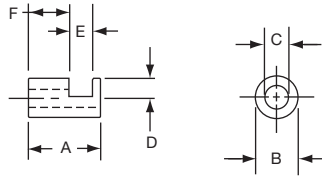

K

P Series

Knob Accessories

ACCESSORIES

KR1

Tyco		Shaft Hole Size Adaptors					
Electronics	Alcoswitch	A	B	C	D	E	F
9-1437627-6	KR1 (1/4"TO1/8")	.374(9.50)	.250(6.35)	.128(3.25)	.122(3.10)	.217(5.51)	.122(3.10)
9-1437627-7	KR2 (1/4"TO3/16")	.375(9.53)	.250(6.35)	.190(4.83)	.122(3.10)	.216(5.49)	.123(3.12)
9-1437627-8	KR3 (1/4"TO4MM)	.375(9.53)	.248(6.30)	.161(4.09)	.122(3.10)	.216(5.49)	.123(3.12)