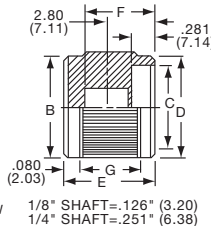

KN SERIES

KN501A1/4

NO. 6-32 SET SCREW 2 PLACES
1/8" SHAFT=.126" (3.20)
1/4" SHAFT=.251" (6.38)

ARROW INDICATOR

Tyco Straight Knurl with Arrowhead Indicator								
Electronics	Alcoswitch	Color	A	B	C	D	E	G
5-1437622-1	KN501A1/8	Natural	.500(12.7)	.445(11.3)	.374(9.50)	.445(11.3)	.625(15.9)	.512(13.0)
5-1437622-0	KN501A1/4	Natural	.500(12.7)	.445(11.3)	.374(9.50)	.445(11.3)	.625(15.9)	.512(13.0)
5-1437622-3	KN501B1/8	Black	.500(12.7)	.445(11.3)	.374(9.50)	.445(11.3)	.625(15.9)	.512(13.0)
5-1437622-2	KN501B1/4	Black	.500(12.7)	.445(11.3)	.374(9.50)	.445(11.3)	.625(15.9)	.512(13.0)
6-1437622-2	KN701A1/4	Natural	.750(19.1)	.695(17.7)	.590(15.0)	.695(17.7)	.625(15.9)	.512(13.0)
6-1437622-3	KN701B1/4	Black	.750(19.1)	.695(17.7)	.590(15.0)	.695(17.7)	.625(15.9)	.512(13.0)
Two Toned			Body-Top					
5-1437622-5	KN501BA1/8	Blk. - Ntl.	.500(12.7)	.445(11.3)	.374(9.50)	.445(11.3)	.625(15.9)	.512(13.0)
5-1437622-4	KN501BA1/4	Blk. - Ntl.	.500(12.7)	.445(11.3)	.374(9.50)	.445(11.3)	.625(15.9)	.512(13.0)
6-1437622-5	KN701BA1/8	Blk. - Ntl.	.750(19.1)	.695(17.7)	.590(15.0)	.695(17.7)	.625(15.9)	.512(13.0)
6-1437622-4	KN701BA1/4	Blk. - Ntl.	.750(19.1)	.695(17.7)	.590(15.0)	.695(17.7)	.625(15.9)	.512(13.0)