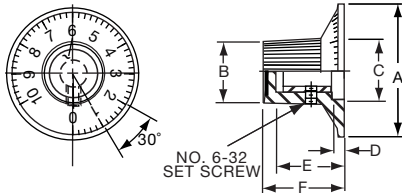

PKS SERIES

SPUN ALUMINUM INLAY

0-10