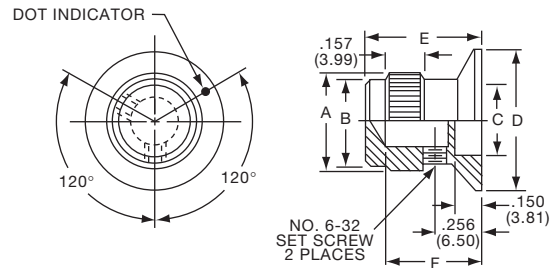

KES SERIES

Tyco Knurl Grip with Dot Indicator on Skirt									
Electronics	Alcoswitch	Color	A	B	C	D	E	F	
8-1437621-4	KES500AB1/8	Ntl. - Blk.	.500(12.7)	.460(11.7)	.382(9.70)	.750(19.1)	.625(15.9)	.512(13.0)	
8-1437621-3	KES500AB1/4	Ntl. - Blk.	.500(12.7)	.460(11.7)	.382(9.70)	.750(19.1)	.625(15.9)	.512(13.0)	
8-1437621-5	KES700AB1/4	Ntl. - Blk.	.750(19.1)	.710(18.1)	.630(16.0)	1.13(28.7)	.625(15.9)	.512(13.0)	
	KES900AB1/4	Ntl. - Blk.	.937(23.8)	.897(22.8)	.787(20.0)	1.44(36.6)	.625(15.9)	.512(13.0)	

K

K Series

K6