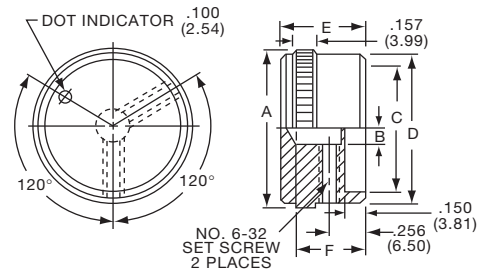

Tyco Knurl Grip with Top Dot Indicator									
Electronics	Alcoswitch	Color	A	B	C	D	E	F	
8-1437621-0	KE500AB1/8	Ntl. - Blk.	.500(12.7)	.126(3.20)	.382(9.70)	.460(11.7)	.625(15.9)	.512(13.0)	
7-1437621-9	KE500AB1/4	Ntl. - Blk.	.500(12.7)	.126(3.20)	.382(9.70)	.460(11.7)	.625(15.9)	.512(13.0)	
8-1437621-1	KE700AB1/4	Ntl. - Blk.	.740(18.8)	.251(6.38)	.630(16.0)	.708(18.0)	.625(15.9)	.512(13.0)	
8-1437621-2	KE900AB1/4	Ntl. - Blk.	.93(23.8)	.251(6.38)	.787(20.0)	.900(22.9)	.625(15.9)	.512(13.0)	
7-1437621-8	KE1250AB1/4	Ntl. - Blk.	1.25(31.8)	.251(6.38)	1.06(26.9)	1.17(29.7)	.625(15.9)	.512(13.0)