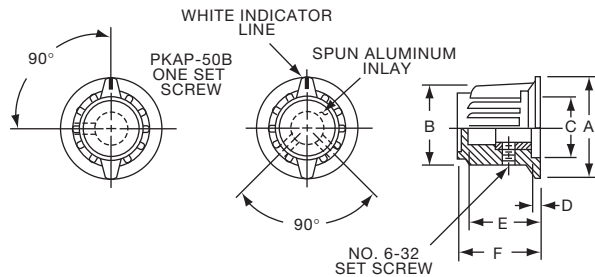

PKA SERIES

PKA50B1/4

PKA90B1/4

Tyco Electronics Alcoswitch		Ribbed with Line Indicator on Skirt					
		A	B	C	D	E	F
1-1437624-1	PKA50B1/8	.795(20.2)	.580(14.7)	.540(13.7)	.080(2.03)	.450(11.4)	.590(15.0)
1-1437624-0	PKA50B1/4	.795(20.2)	.580(14.7)	.540(13.7)	.080(2.03)	.450(11.4)	.590(15.0)
1-1437624-4	PKA55B1/8	.780(19.8)	.580(14.7)	.475(12.1)	.135(3.43)	.585(14.9)	.675(17.2)
1-1437624-3	PKA55B1/4	.780(19.8)	.580(14.7)	.475(12.1)	.135(3.43)	.585(14.9)	.675(17.2)
1-1437624-5	PKA70B1/4	.980(24.9)	.740(18.8)	.680(17.3)	.118(3.00)	.650(16.5)	.750(19.1)
1-1437624-7	PKA90B1/4	1.375(34.9)	.970(24.6)	.670(17.0)	.195(4.95)	.750(19.1)	.840(21.3)