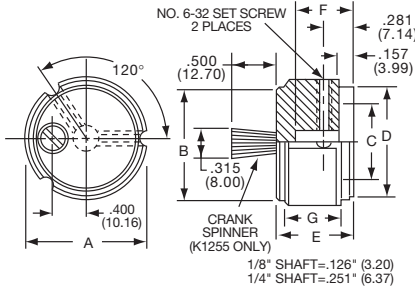

**Knobs, Machined Aluminum**

**K SERIES**

K700B1/4

Tyco 3 Flute Design with and without Indicator Line									
Electronics	Alcoswitch	Color	A	B	C	D	E	F	G
1437621-7	K500A1/8	Natural	.500(12.7)	.430(10.9)	.374(9.50)	.430(10.9)	.625(15.9)	.429(10.9)	.512(13.0)
1437621-6	K500A1/4	Natural	.500(12.7)	.430(10.9)	.374(9.50)	.430(10.9)	.625(15.9)	.429(10.9)	.512(13.0)
1437621-9	K500B1/8	Black	.500(12.7)	.430(10.9)	.374(9.50)	.430(10.9)	.625(15.9)	.429(10.9)	.512(13.0)
1437621-8	K500B1/4	Black	.500(12.7)	.430(10.9)	.374(9.50)	.430(10.9)	.625(15.9)	.429(10.9)	.512(13.0)
1-1437621-0	K700A1/4	Natural	.740(18.8)	.655(16.6)	.591(15.0)	.655(16.6)	.625(15.9)	.429(10.9)	.512(13.0)
1-1437621-1	K700B1/4	Black	.740(18.8)	.655(16.6)	.591(15.0)	.655(16.6)	.625(15.9)	.429(10.9)	.512(13.0)
1-1437621-3	K900A1/4	Natural	.937(23.8)	.817(20.8)	.709(18.0)	.817(20.8)	.625(15.9)	.429(10.9)	.512(13.0)
1-1437621-4	K900B1/4	Black	.937(23.8)	.817(20.8)	.709(18.0)	.817(20.8)	.625(15.9)	.429(10.9)	.512(13.0)
1437621-2	K1250A1/4	Natural	1.25(31.8)	1.11(28.2)	.984(25.0)	1.11(28.2)	.750(19.1)	.554(14.1)	.630(16.00)
1437621-3	K1250B1/4	Black	1.25(31.8)	1.11(28.2)	.984(25.0)	1.11(28.2)	.750(19.1)	.554(14.1)	.630(16.00)
Less Indicator									
1437621-4	K1251B1/4	Black	1.25(31.8)	1.11(28.2)	.984(25.0)	1.11(28.2)	.750(19.1)	.554(14.1)	.630(16.00)
With Crank Spinner + Less Indicator									
	K1255A1/4	Natural	1.25(21.8)	1.11(28.2)	.984(25.0)	1.11(28.2)	.750(19.1)	.554(14.1)	.630(16.00)
1437621-5	K1255B1/4	Black	1.25(31.8)	1.11(28.2)	.984(25.0)	1.11(28.2)	.750(19.1)	.554(14.1)	.630(16.00)