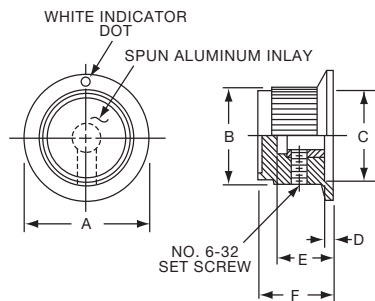

Note: KUS402B1/8 has #4.40 setscrew

**Knobs, Molded Phenolic**

**PH SERIES**

PH15181/4

Tyco		Straight Knurl Less Indicator Line					
Electronics	Alcoswitch	A	B	C	D	E	F
1437624-2	PH15181/4	.996(25.3)	.972(24.7)	.799(20.3)	.472(12.0)	.669(17.0)	.157(3.99)

**PK SERIES**

PK50B1/8

PK701/4

Tyco		Straight Knurl with Dot Indicator on Skirt					
Electronics	Alcoswitch	A	B	C	D	E	F
1437624-7	PK50B1/8	.748(19.0)	.570(14.5)	.500(12.70)	.055(1.40)	.460(11.7)	.550(13.97)
1437624-6	PK50B1/4	.748(19.0)	.570(14.5)	.500(12.70)	.055(1.40)	.460(11.7)	.550(13.97)
1437624-8	PK70B1/4	.984(25.0)	.728(18.5)	.710(18.03)	.079(2.01)	.500(12.7)	.590(14.99)
1437624-9	PK90B1/4	1.25(31.8)	.985(25.0)	.870(22.01)	.098(2.49)	.470(11.9)	.595(15.10)