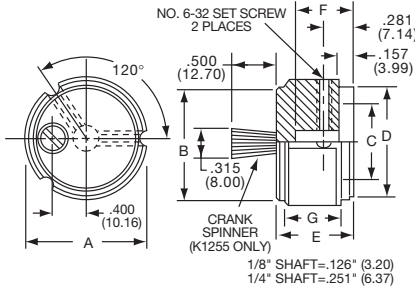

Knobs, Machined Aluminum

K SERIES

K700B1/4

Tyco 3 Flute Design with and without Indicator Line									
Electronics	Alcoswitch	Color	A	B	C	D	E	F	G
1437621-7	K500A1/8	Natural	.500(12.7)	.430(10.9)	.374(9.50)	.430(10.9)	.625(15.9)	.429(10.9)	.512(13.0)
1437621-6	K500A1/4	Natural	.500(12.7)	.430(10.9)	.374(9.50)	.430(10.9)	.625(15.9)	.429(10.9)	.512(13.0)
1437621-9	K500B1/8	Black	.500(12.7)	.430(10.9)	.374(9.50)	.430(10.9)	.625(15.9)	.429(10.9)	.512(13.0)
1437621-8	K500B1/4	Black	.500(12.7)	.430(10.9)	.374(9.50)	.430(10.9)	.625(15.9)	.429(10.9)	.512(13.0)
1-1437621-0	K700A1/4	Natural	.740(18.8)	.655(16.6)	.591(15.0)	.655(16.6)	.625(15.9)	.429(10.9)	.512(13.0)
1-1437621-1	K700B1/4	Black	.740(18.8)	.655(16.6)	.591(15.0)	.655(16.6)	.625(15.9)	.429(10.9)	.512(13.0)
1-1437621-3	K900A1/4	Natural	.937(23.8)	.817(20.8)	.709(18.0)	.817(20.8)	.625(15.9)	.429(10.9)	.512(13.0)
1-1437621-4	K900B1/4	Black	.937(23.8)	.817(20.8)	.709(18.0)	.8827(20.8)	.625(15.9)	.429(10.9)	.512(13.0)
1437621-2	K1250A1/4	Natural	1.25(31.8)	1.11(28.2)	.984(25.0)	1.11(28.2)	.750(19.1)	.554(14.1)	.630(16.00)
1437621-3	K1250B1/4	Black	1.25(31.8)	1.11(28.2)	.984(25.0)	1.11(28.2)	.750(19.1)	.554(14.1)	.630(16.00)
Less Indicator									
1437621-4	K1251B1/4	Black	1.25(31.8)	1.11(28.2)	.984(25.0)	1.11(28.2)	.750(19.1)	.554(14.1)	.630(16.00)
With Crank Spinner + Less Indicator									
	K1255A1/4	Natural	1.25(21.8)	1.11(28.2)	.984(25.0)	1.11(28.2)	.750(19.1)	.554(14.1)	.630(16.00)
1437621-5	K1255B1/4	Black	1.25(31.8)	1.11(28.2)	.984(25.0)	1.11(28.2)	.750(19.1)	.554(14.1)	.630(16.00)