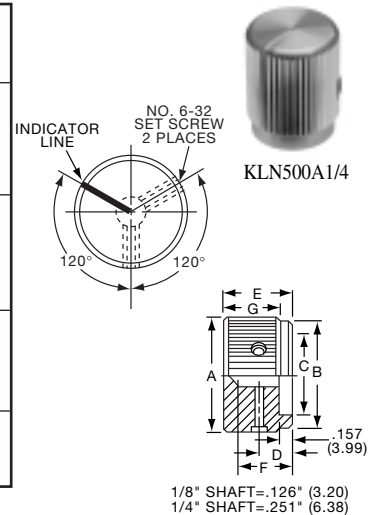

Tyco			Straight Knurl with Top and Side Indicator						
Electronics	Alcoswitch	Color	A	B	C	D	E	F	G
9-1437621-7	KLN500A1/8	Natural	.500(12.7)	0.445(11.3)	.374(9.50)	.281(7.14)	.625(15.9)	.512(13.0)	.527(13.4)
9-1437621-6	KLN500A1/4	Natural	.500(12.7)	0.445(11.3)	.374(9.50)	.281(7.14)	.625(15.9)	.512(13.0)	.527(13.4)
9-1437621-9	KLN500B1/8	Black	.500(12.7)	0.445(11.3)	.374(9.50)	.281(7.14)	.625(15.9)	.512(13.0)	.527(13.4)
9-1437621-8	KLN500B1/4	Black	.500(12.7)	0.445(11.3)	.374(9.50)	.281(7.14)	.625(15.9)	.512(13.0)	.527(13.4)
1437622-1	KLN500S1/4	Smoke	.500(12.7)	0.445(11.3)	.374(9.50)	.281(7.14)	.625(15.9)	.512(13.0)	.527(13.4)
1437622-2	KLN700A1/4	Natural	.740(18.8)	.685(17.4)	.591(15.0)	.281(7.14)	.625(15.9)	.512(13.0)	.527(13.4)
1437622-3	KLN700B1/4	Black	.740(18.8)	.685(17.4)	.591(15.0)	.281(7.14)	.625(15.9)	.512(13.0)	.527(13.4)
1437622-4	KLN700B1/8	Black	.740(18.8)	.685(17.4)	.591(15.0)	.281(7.14)	.625(15.9)	.512(13.0)	.527(13.4)
1437622-5	KLN700S1/4	Smoke	.740(18.8)	.685(17.4)	.591(15.0)	.281(7.14)	.625(15.9)	.512(13.0)	.527(13.4)
1437622-6	KLN900A1/4	Natural	.937(23.8)	.882(22.4)	0.709(18.0)	.281(7.14)	.625(15.9)	.512(13.0)	.527(13.4)
1437622-7	KLN900B1/4	Black	.937(23.8)	.882(22.4)	0.709(18.0)	.281(7.14)	.625(15.9)	.512(13.0)	.527(13.4)
1437622-8	KLN900S1/4	Smoke	.937(23.8)	.882(22.4)	0.709(18.0)	.281(7.14)	.625(15.9)	.512(13.0)	.527(13.4)
9-1437621-4	KLN1250A1/4	Natural	1.252(31.80)	1.195(30.35)	.984(25.0)	.281(7.14)	.625(15.9)	.512(13.0)	.527(13.4)
9-1437621-5	KLN1250B1/4	Black	1.252(31.80)	1.195(30.35)	.984(25.0)	.281(7.14)	.625(15.9)	.512(13.0)	.527(13.4)