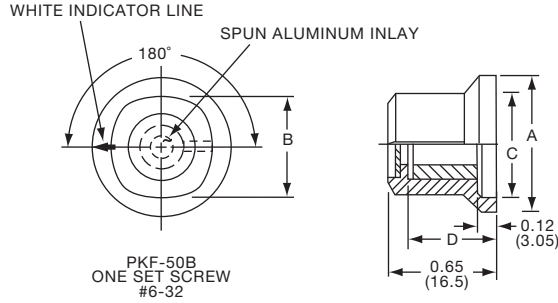

Knobs, Molded Phenolic

PKF SERIES

Tyco		Plain Quadrate with Indicator Line & Arrow			
Electronics	Alcoswitch	A	B	C	D
5-1437624-5	PKF50B1/8	.670(17.0)	.454(11.53)	.570(14.48)	.520(13.2)