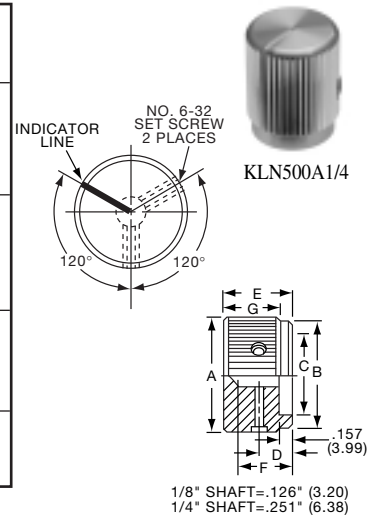

Tyco			Straight Knurl with Top and Side Indicator						
Electronics	Alcoswitch	Color	A	B	C	D	E	F	G
9-1437621-7	KLN500A1/8	Natural	.500(12.7)	0.445(11.3)	.374(9.50)	.281(7.14)	.625(15.9)	.512(13.0)	.527(13.4)
9-1437621-6	KLN500A1/4	Natural	.500(12.7)	0.445(11.3)	.374(9.50)	.281(7.14)	.625(15.9)	.512(13.0)	.527(13.4)
9-1437621-9	KLN500B1/8	Black	.500(12.7)	0.445(11.3)	.374(9.50)	.281(7.14)	.625(15.9)	.512(13.0)	.527(13.4)
9-1437621-8	KLN500B1/4	Black	.500(12.7)	0.445(11.3)	.374(9.50)	.281(7.14)	.625(15.9)	.512(13.0)	.527(13.4)
1437622-1	KLN500S1/4	Smoke	.500(12.7)	0.445(11.3)	.374(9.50)	.281(7.14)	.625(15.9)	.512(13.0)	.527(13.4)
1437622-2	KLN700A1/4	Natural	.740(18.8)	.685(17.4)	.591(15.0)	.281(7.14)	.625(15.9)	.512(13.0)	.527(13.4)
1437622-3	KLN700B1/4	Black	.740(18.8)	.685(17.4)	.591(15.0)	.281(7.14)	.625(15.9)	.512(13.0)	.527(13.4)
1437622-4	KLN700B1/8	Black	.740(18.8)	.685(17.4)	.591(15.0)	.281(7.14)	.625(15.9)	.512(13.0)	.527(13.4)
1437622-5	KLN700S1/4	Smoke	.740(18.8)	.685(17.4)	.591(15.0)	.281(7.14)	.625(15.9)	.512(13.0)	.527(13.4)
1437622-6	KLN900A1/4	Natural	.937(23.8)	.882(22.4)	0.709(18.0)	.281(7.14)	.625(15.9)	.512(13.0)	.527(13.4)
1437622-7	KLN900B1/4	Black	.937(23.8)	.882(22.4)	0.709(18.0)	.281(7.14)	.625(15.9)	.512(13.0)	.527(13.4)
1437622-8	KLN900S1/4	Smoke	.937(23.8)	.882(22.4)	0.709(18.0)	.281(7.14)	.625(15.9)	.512(13.0)	.527(13.4)
9-1437621-4	KLN1250A1/4	Natural	1.252(31.80)	1.195(30.35)	.984(25.0)	.281(7.14)	.625(15.9)	.512(13.0)	.527(13.4)
9-1437621-5	KLN1250B1/4	Black	1.252(31.80)	1.195(30.35)	.984(25.0)	.281(7.14)	.625(15.9)	.512(13.0)	.527(13.4)