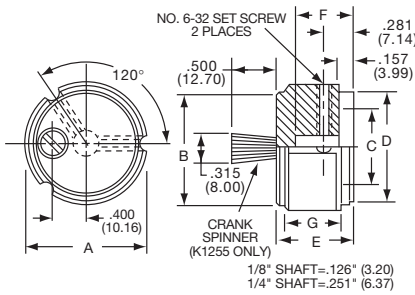

Knobs, Machined Aluminum

K SERIES

Tyco 3 Flute Design with and without Indicator Line									
Electronics	Alcoswitch	Color	A	B	C	D	E	F	G
1437621-7	K500A1/8	Natural	.500(12.7)	.430(10.9)	.374(9.50)	.430(10.9)	.625(15.9)	.429(10.9)	.512(13.0)
1437621-6	K500A1/4	Natural	.500(12.7)	.430(10.9)	.374(9.50)	.430(10.9)	.625(15.9)	.429(10.9)	.512(13.0)
1437621-9	K500B1/8	Black	.500(12.7)	.430(10.9)	.374(9.50)	.430(10.9)	.625(15.9)	.429(10.9)	.512(13.0)
1437621-8	K500B1/4	Black	.500(12.7)	.430(10.9)	.374(9.50)	.430(10.9)	.625(15.9)	.429(10.9)	.512(13.0)
1-1437621-0	K700A1/4	Natural	.740(18.8)	.655(16.6)	.591(15.0)	.655(16.6)	.625(15.9)	.429(10.9)	.512(13.0)
1-1437621-1	K700B1/4	Black	.740(18.8)	.655(16.6)	.591(15.0)	.655(16.6)	.625(15.9)	.429(10.9)	.512(13.0)
1-1437621-3	K900A1/4	Natural	.937(23.8)	.817(20.8)	.709(18.0)	.817(20.8)	.625(15.9)	.429(10.9)	.512(13.0)
1-1437621-4	K900B1/4	Black	.937(23.8)	.817(20.8)	.709(18.0)	.8827(20.8)	.625(15.9)	.429(10.9)	.512(13.0)
1437621-2	K1250A1/4	Natural	1.25(31.8)	1.11(28.2)	.984(25.0)	1.11(28.2)	.750(19.1)	.554(14.1)	.630(16.00)
1437621-3	K1250B1/4	Black	1.25(31.8)	1.11(28.2)	.984(25.0)	1.11(28.2)	.750(19.1)	.554(14.1)	.630(16.00)
Less Indicator									
1437621-4	K1251B1/4	Black	1.25(31.8)	1.11(28.2)	.984(25.0)	1.11(28.2)	.750(19.1)	.554(14.1)	.630(16.00)
With Crank Spinner + Less Indicator									
	K1255A1/4	Natural	1.25(21.8)	1.11(28.2)	.984(25.0)	1.11(28.2)	.750(19.1)	.554(14.1)	.630(16.00)
1437621-5	K1255B1/4	Black	1.25(31.8)	1.11(28.2)	.984(25.0)	1.11(28.2)	.750(19.1)	.554(14.1)	.630(16.00)

KA SERIES