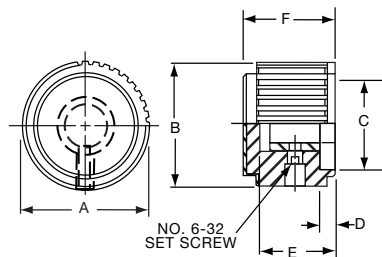

PKNT SERIES

Black Spin Cap with "Diamond Cut" Less Indicator							
Tyco							
Electronics	Alcoswitch	A	B	C	D	E	F
8-1437624-6	PKNT60B1/8	.591(15.0)	.579(14.7)	.394(10.0)	.079(2.01)	.394(10.0)	.472(11.9)
8-1437624-5	PKNT60B1/4	.591(15.0)	.579(14.7)	.394(10.0)	.079(2.01)	.394(10.0)	.472(11.9)
8-1437624-7	PKNT70B1/4	.787(19.9)	.764(19.4)	.571(14.5)	.098(2.49)	.492(12.5)	.591(14.7)
8-1437624-8	PKNT90B1/4	.984(25.0)	.957(24.3)	.748(19.0)	.098(2.49)	.591(15.0)	.689(17.5)