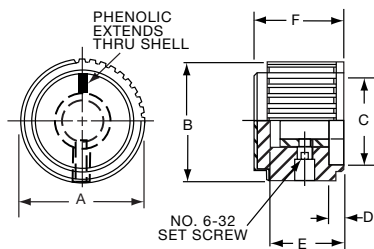

PKN SERIES

Line Indicator on Natural Aluminum Spin Cap							
Tyco							
Electronics	Alcoswitch	A	B	C	D	E	F
8-1437624-2	PKN60B1/8	.591(15.0)	.579(14.7)	.394(10.0)	.079(2.01)	.394(10.0)	.453(11.5)
	PKN60B1/4	.591(15.0)	.579(14.7)	.394(10.0)	.079(2.01)	.394(10.0)	.453(11.5)
8-1437624-3	PKN70B1/4	.787(20.0)	.764(19.4)	.571(14.5)	.098(2.49)	.492(12.5)	.591(15.0)
8-1437624-4	PKN90B1/4	.984(25.0)	.957(24.3)	.748(19.0)	.098(2.49)	.591(15.0)	.689(17.5)

K

P Series