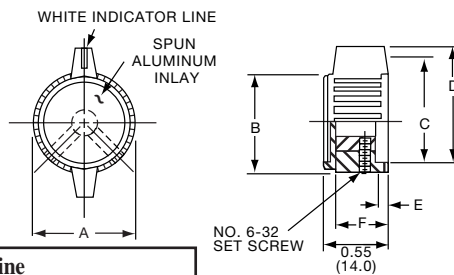

PKGP SERIES

Tyco		Ribbed with Bar Pointers and Indicator Line					
Electronics	Alcoswitch	A	B	C	D	E	F
7-1437624-2	PKGP70B1/4	.740(18.8)	.700(17.8)	.590(15.0)	.990(25.2)	.080(2.03)	.460(11.7)
7-1437624-3	PKGP90B1/4	.860(21.8)	.810(20.6)	.700(17.8)	1.28(32.5)	.080(2.03)	.460(11.7)
7-1437624-1	PKGP100B1/4	1.05(26.2)	1.00(25.4)	.900(22.9)	1.62(41.2)	.080(2.03)	.480(12.2)