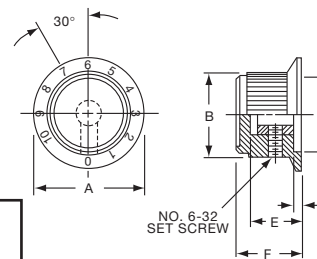

Knobs, Molded Phenolic

PKDT SERIES

Tyco Black Spin Cap with "Diamond Cut" and Arrow Indicator							
Electronics	Alcoswitch	A	B	C	D	E	F
3-1437624-9	PKDT70B1/4	1.03(26.0)	.738(18.8)	.720(18.3)	.098(2.49)	.500(12.7)	.635(16.1)
3-1437624-3	PKDT100B1/4	1.29(32.8)	1.02(25.9)	.860(21.8)	.042(1.07)	.500(12.7)	.638(16.2)

PKDT SERIES

Tyco Black Spin Cap with "Diamond Cut" & 0-10 Numerals							
Electronics	Alcoswitch	A	B	C	D	E	F
3-1437624-8	PKDT60B101/8	.778(19.8)	.605(15.4)	.560(12.5)	.060(1.53)	.392(9.96)	.562(14.3)
4-1437624-0	PKDT70B101/4	1.03(26.0)	.738(18.8)	.720(18.3)	.098(2.49)	.500(12.7)	.635(16.1)
3-1437624-4	PKDT100B101/4	1.29(32.8)	1.02(25.9)	.860(21.8)	.042(1.07)	.500(12.7)	.638(16.2)

PKE SERIES

Tyco Fluted with Indicator Line					
Electronics	Alcoswitch	A	B	C	E
4-1437624-4	PKE60B1/8	.626(15.9)	.472(12.0)	.091(2.31)	.394(10.0)
4-1437624-3	PKE60B1/4	.626(15.9)	.472(12.0)	.091(2.31)	.394(10.0)
4-1437624-5	PKE90B1/4	.890(22.6)	.724(18.4)	.098(2.49)	.480(12.2)

PKES SERIES

Tyco Fluted with Skirt and Indicator Line							
Electronics	Alcoswitch	A	B	C	D	E	F
5-1437624-1	PKES60B1/8	.748(19.0)	.618(15.7)	.460(11.7)	.090(2.29)	.370(9.40)	.470(11.9)
5-1437624-0	PKES60B1/4	.748(19.0)	.618(15.7)	.460(11.7)	.090(2.29)	.370(9.40)	.470(11.9)
5-1437624-2	PKES70B1/4	.855(21.7)	.744(18.9)	.705(17.9)	.080(2.03)	.421(10.7)	.526(13.4)
5-1437624-3	PKES90B1/4	1.01(25.7)	.889(22.6)	.846(21.5)	.079(2.01)	.421(10.7)	.570(14.5)
4-1437624-6	PKES120B1/4	1.30(32.9)	1.16(29.5)	1.02(25.9)	.118(3.00)	.500(12.7)	.628(16.0)
4-1437624-7	PKES140B1/4	1.50(38.1)	1.37(34.9)	1.22(30.9)	.118(3.00)	.540(13.7)	.693(17.6)
4-1437624-8	PKES150B1/4	1.77(44.9)	1.55(39.4)	1.41(35.9)	.118(3.00)	.733(18.6)	.831(21.1)