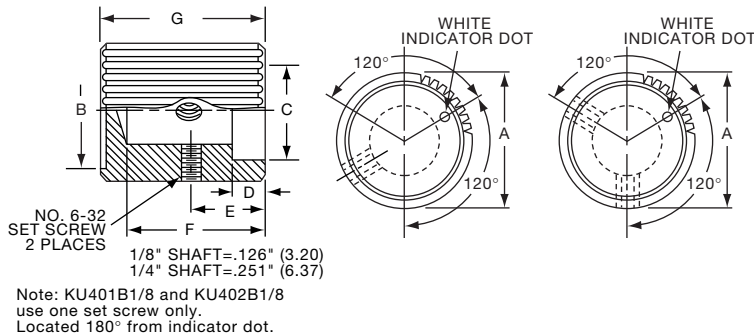

KU SERIES

Tyco		Serrated Diamond Trim Cut with Dot Indicator							
Electronics	Alcoswitch	Color	A	B	C	D	E	F	G
2-1437623-1	KU401B1/8	Black	.374(9.50)	.283(7.19)	.276(7.01)	.098(2.49)	.177(4.50)	.236(5.99)	.299(7.60)
2-1437623-2	KU402B1/8	Black	.374(9.50)	.283(7.19)	.276(7.01)	.098(2.49)	.197(5.00)	.354(8.99)	.449(11.40)
2-1437623-3	KU500B1/8	Black	.500(12.7)	.409(10.4)	.374(9.50)	.118(3.00)	.276(7.01)	.512(13.0)	.598(15.2)
	KU500B1/4	Black	.500(12.7)	.409(10.4)	.374(9.50)	.118(3.00)	.276(7.01)	.512(13.0)	.598(15.2)
2-1437623-4	KU700B1/4	Black	.740(18.8)	.650(16.5)	.591(15.0)	.118(3.00)	.276(7.01)	.512(13.0)	.598(15.2)

KUS SERIES