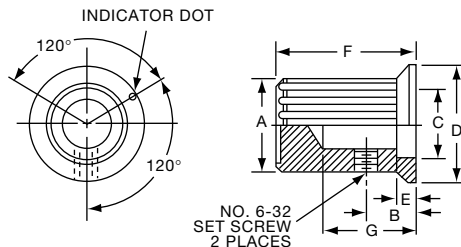

Tyco		Serrated Diamond Trim Cut with Dot Indicator							
Electronics	Alcoswitch	Color	A	B	C	D	E	F	G
2-1437623-9	KUS402B1/8	Black	.374(9.50)	.197(5.00)	.276(7.01)	.520(13.2)	.098(2.49)	.450(11.4)	.354(8.99)
3-1437623-0	KUS500B1/8	Black	.500(12.7)	.276(7.01)	.374(9.50)	.700(17.8)	.118(3.00)	.600(15.2)	.512(13.0)
	KUS500B1/4	Black	.500(12.7)	.276(7.01)	.374(9.50)	.700(17.8)	.118(3.00)	.600(15.2)	.512(13.0)
3-1437623-1	KUS700B1/4	Black	.740(18.8)	.276(7.01)	.591(15.0)	1.03(26.2)	.118(3.00)	.600(15.2)	.512(13.0)

Note: KUS402B1/8 has #4.40 setscrew