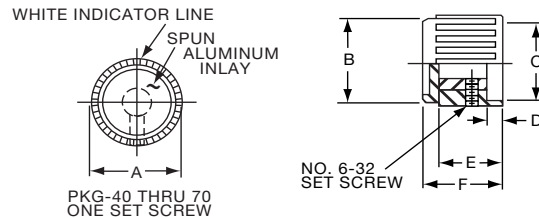

PKG SERIES

Tyco		Ribbed with Indicator Line					
Electronics	Alcoswitch	A	B	C	D	E	F
5-1437624-9	*PKG40B1/8	.437(11.1)	.410(10.4)	.304(7.72)	.079(2.00)	.385(9.78)	.472(12.0)
6-1437624-1	PKG50B1/8	.551(14.0)	.500(12.7)	.442(10.7)	.056(1.42)	.395(10.03)	.512(13.0)
6-1437624-0	PKG50B1/4	.551(14.0)	.500(12.7)	.442(10.7)	.056(1.42)	.395(10.03)	.512(13.0)

*Note: Knob uses #4-40 set screw