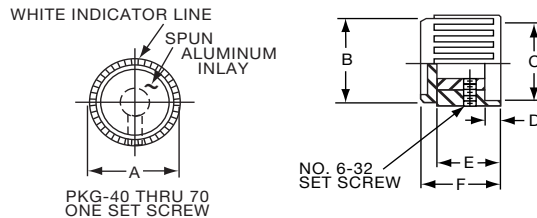

PKG SERIES

PKG-40 THRU 70
ONE SET SCREW

Tyco Ribbed with Indicator Line							
Electronics	Alcoswitch	A	B	C	D	E	F
5-1437624-9	*PKG40B1/8	.437(11.1)	.410(10.4)	.304(7.72)	.079(2.00)	.385(9.78)	.472(12.0)
6-1437624-1	PKG50B1/8	.551(14.0)	.500(12.7)	.442(10.7)	.056(1.42)	.395(10.03)	.512(13.0)
6-1437624-0	PKG50B1/4	.551(14.0)	.500(12.7)	.442(10.7)	.056(1.42)	.395(10.03)	.512(13.0)

*Note: Knob uses #4-40 set screw