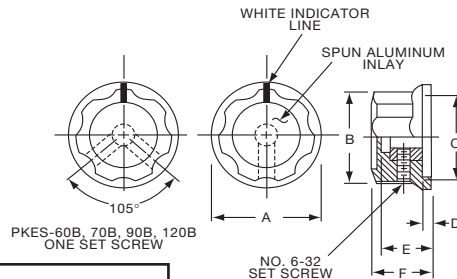

Knobs, Molded Phenolic

PKDT SERIES

Tyco Black Spin Cap with "Diamond Cut" and Arrow Indicator							
Electronics	Alcoswitch	A	B	C	D	E	F
3-1437624-9	PKDT70B1/4	1.03(26.0)	.738(18.8)	.720(18.3)	.098(2.49)	.500(12.7)	.635(16.1)
3-1437624-3	PKDT100B1/4	1.29(32.8)	1.02(25.9)	.860(21.8)	.042(1.07)	.500(12.7)	.638(16.2)

PKDT SERIES

Tyco Black Spin Cap with "Diamond Cut" & 0-10 Numerals							
Electronics	Alcoswitch	A	B	C	D	E	F
3-1437624-8	PKDT60B101/8	.778(19.8)	.605(15.4)	.560(12.5)	.060(1.53)	.392(9.96)	.562(14.3)
4-1437624-0	PKDT70B101/4	1.03(26.0)	.738(18.8)	.720(18.3)	.098(2.49)	.500(12.7)	.635(16.1)
3-1437624-4	PKDT100B101/4	1.29(32.8)	1.02(25.9)	.860(21.8)	.042(1.07)	.500(12.7)	.638(16.2)

PKE SERIES

Tyco Fluted with Indicator Line					
Electronics	Alcoswitch	A	B	C	E
4-1437624-4	PKE60B1/8	.626(15.9)	.472(12.0)	.091(2.31)	.472(12.0)
4-1437624-3	PKE60B1/4	.626(15.9)	.472(12.0)	.091(2.31)	.394(10.0)
4-1437624-5	PKE90B1/4	.890(22.6)	.724(18.4)	.098(2.49)	.480(12.2)

PKES SERIES

Tyco Fluted with Skirt and Indicator Line							
Electronics	Alcoswitch	A	B	C	D	E	F
5-1437624-1	PKES60B1/8	.748(19.0)	.618(15.7)	.460(11.7)	.090(2.29)	.370(9.40)	.470(11.9)
5-1437624-0	PKES60B1/4	.748(19.0)	.618(15.7)	.460(11.7)	.090(2.29)	.370(9.40)	.470(11.9)
5-1437624-2	PKES70B1/4	.855(21.7)	.744(18.9)	.705(17.9)	.080(2.03)	.421(10.7)	.526(13.4)
5-1437624-3	PKES90B1/4	1.01(25.7)	.889(22.6)	.846(21.5)	.079(2.01)	.421(10.7)	.570(14.5)
4-1437624-6	PKES120B1/4	1.30(32.9)	1.16(29.5)	1.02(25.9)	.118(3.00)	.500(12.7)	.628(16.0)
4-1437624-7	PKES140B1/4	1.50(38.1)	1.37(34.9)	1.22(30.9)	.118(3.00)	.540(13.7)	.693(17.6)
4-1437624-8	PKES150B1/4	1.77(44.9)	1.55(39.4)	1.41(35.9)	.118(3.00)	.733(18.6)	.831(21.1)