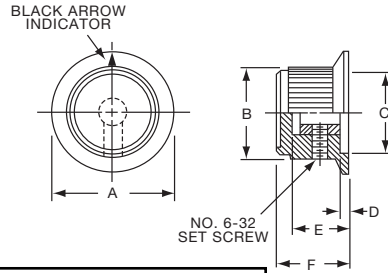

Knobs, Molded Phenolic