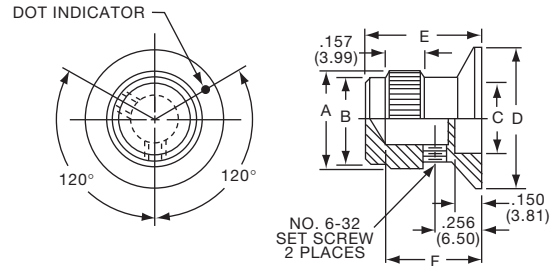

KES SERIES

Tyco Knurl Grip with Dot Indicator on Skirt									
Electronics	Alcoswitch	Color	A	B	C	D	E	F	
8-1437621-4	KES500AB1/8	Ntl. - Blk.	.500(12.7)	.460(11.7)	.382(9.70)	.750(19.1)	.625(15.9)	.512(13.0)	
8-1437621-3	KES500AB1/4	Ntl. - Blk.	.500(12.7)	.460(11.7)	.382(9.70)	.750(19.1)	.625(15.9)	.512(13.0)	
8-1437621-5	KES700AB1/4	Ntl. - Blk.	.750(19.1)	.710(18.1)	.630(16.0)	1.13(28.7)	.625(15.9)	.512(13.0)	
	KES900AB1/4	Ntl. - Blk.	.937(23.8)	.897(22.8)	.787(20.0)	1.44(36.6)	.625(15.9)	.512(13.0)	

K

K Series