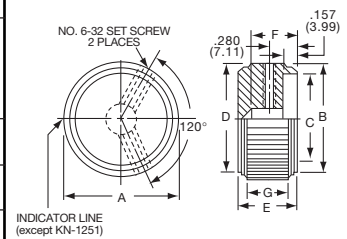

Knobs, Machined Aluminum

KN SERIES

Concentric Set with Straight Knurl with Indicator Lines									
Tyco Electronics	Alcoswitch	Color	A	B	C	D	E	F	G
5-1437622-6	KN5700A1/4	Natural	.750(19.1)	.500(12.7)	.590(15.0)	.700(17.8)	.625(15.9)	1.16(29.5)	.281(7.14)
5-1437622-7	KN5700B1/4	Black	.750(19.1)	.500(12.7)	.590(15.0)	.700(17.8)	.625(15.9)	1.16(29.5)	.281(7.14)

Straight Knurl with & without Indicator Line Diameter Dimensions