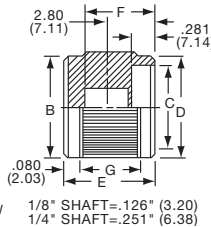

KN SERIES

KN501A1/4

NO. 6-32 SET SCREW 2 PLACES
1/8" SHAFT=.126" (3.20)
1/4" SHAFT=.251" (6.38)

ARROW INDICATOR

Tyco Straight Knurl with Arrowhead Indicator								
Electronics	Alcoswitch	Color	A	B	C	D	E	G
5-1437622-1	KN501A1/8	Natural	.500(12.7)	.445(11.3)	.374(9.50)	.445(11.3)	.625(15.9)	.512(13.0)
5-1437622-0	KN501A1/4	Natural	.500(12.7)	.445(11.3)	.374(9.50)	.445(11.3)	.625(15.9)	.512(13.0)
5-1437622-3	KN501B1/8	Black	.500(12.7)	.445(11.3)	.374(9.50)	.445(11.3)	.625(15.9)	.512(13.0)
5-1437622-2	KN501B1/4	Black	.500(12.7)	.445(11.3)	.374(9.50)	.445(11.3)	.625(15.9)	.512(13.0)
6-1437622-2	KN701A1/4	Natural	.750(19.1)	.695(17.7)	.590(15.0)	.695(17.7)	.625(15.9)	.512(13.0)
6-1437622-3	KN701B1/4	Black	.750(19.1)	.695(17.7)	.590(15.0)	.695(17.7)	.625(15.9)	.512(13.0)
Two Toned			Body-Top					
5-1437622-5	KN501BA1/8	Blk. - Ntl.	.500(12.7)	.445(11.3)	.374(9.50)	.445(11.3)	.625(15.9)	.512(13.0)
5-1437622-4	KN501BA1/4	Blk. - Ntl.	.500(12.7)	.445(11.3)	.374(9.50)	.445(11.3)	.625(15.9)	.512(13.0)
6-1437622-5	KN701BA1/8	Blk. - Ntl.	.750(19.1)	.695(17.7)	.590(15.0)	.695(17.7)	.625(15.9)	.512(13.0)
6-1437622-4	KN701BA1/4	Blk. - Ntl.	.750(19.1)	.695(17.7)	.590(15.0)	.695(17.7)	.625(15.9)	.512(13.0)