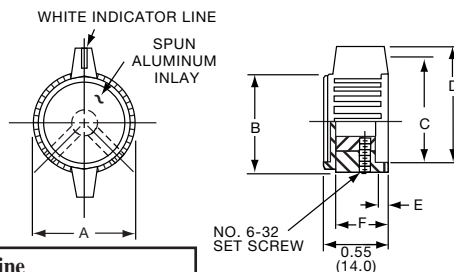

PKGP SERIES

Tyco		Ribbed with Bar Pointers and Indicator Line					
Electronics	Alcoswitch	A	B	C	D	E	F
7-1437624-2	PKGP70B1/4	.740(18.8)	.700(17.8)	.590(15.0)	.990(25.2)	.080(2.03)	.460(11.7)
7-1437624-3	PKGP90B1/4	.860(21.8)	.810(20.6)	.700(17.8)	1.28(32.5)	.080(2.03)	.460(11.7)
7-1437624-1	PKGP100B1/4	1.05(26.2)	1.00(25.4)	.900(22.9)	1.62(41.2)	.080(2.03)	.480(12.2)