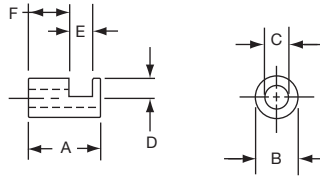

Knob Accessories

ACCESSORIES

Tyco		Shaft Hole Size Adaptors					
Electronics	Alcoswitch	A	B	C	D	E	F
9-1437627-6	KR1 (1/4"TO1/8")	.374(9.50)	.250(6.35)	.128(3.25)	.122(3.10)	.217(5.51)	.122(3.10)
9-1437627-7	KR2 (1/4"TO3/16")	.375(9.53)	.250(6.35)	.190(4.83)	.122(3.10)	.216(5.49)	.123(3.12)
9-1437627-8	KR3 (1/4"TO4MM)	.375(9.53)	.248(6.30)	.161(4.09)	.122(3.10)	.216(5.49)	.123(3.12)