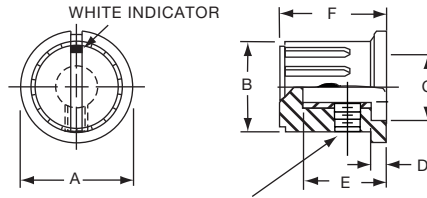

PKX SERIES

(1) 6-32 SET SCREW EXCEPT PKX-50B, (1) 4-40

Tyco Ribbed Body, Matte Finish with White Square Indicator on Top							
Electronics	Alcoswitch	A	B	C	D	E	F
1-1437625-5	PKX50B1/8	.590(15.0)	.472(12.0)	.374(9.49)	.059(1.50)	.463(11.76)	.551(14.0)
1-1437625-4	PKX50B1/4	.590(15.0)	.472(12.0)	.374(9.49)	.059(1.50)	.463(11.76)	.551(14.0)
1-1437625-7	PKX60B1/8	.787(20.0)	.625(15.9)	.472(12.0)	.078(1.98)	.510(13.0)	.598(15.2)
1-1437625-6	PKX60B1/4	.787(20.0)	.625(15.9)	.472(12.0)	.078(1.98)	.510(13.0)	.598(15.2)