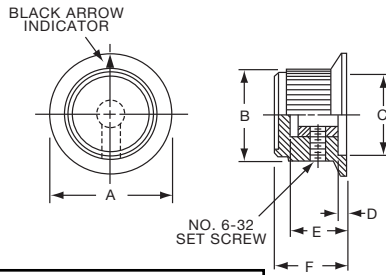

Knobs, Molded Phenolic