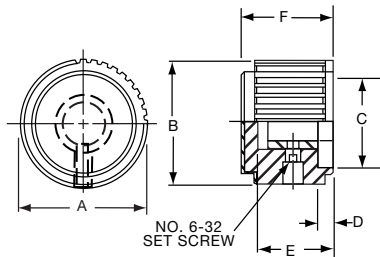

PKNT SERIES

Black Spin Cap with "Diamond Cut" Less Indicator							
Tyco							
Electronics	Alcoswitch	A	B	C	D	E	F
8-1437624-6	PKNT60B1/8	.591(15.0)	.579(14.7)	.394(10.0)	.079(2.01)	.394(10.0)	.472(11.9)
8-1437624-5	PKNT60B1/4	.591(15.0)	.579(14.7)	.394(10.0)	.079(2.01)	.394(10.0)	.472(11.9)
8-1437624-7	PKNT70B1/4	.787(19.9)	.764(19.4)	.571(14.5)	.098(2.49)	.492(12.5)	.591(14.7)
8-1437624-8	PKNT90B1/4	.984(25.0)	.957(24.3)	.748(19.0)	.098(2.49)	.591(15.0)	.689(17.5)