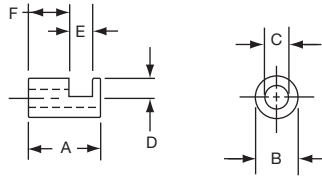

Knob Accessories

ACCESSORIES

Tyco		Shaft Hole Size Adaptors					
Electronics	Alcoswitch	A	B	C	D	E	F
9-1437627-6	KR1 (1/4"TO1/8")	.374(9.50)	.250(6.35)	.128(3.25)	.122(3.10)	.217(5.51)	.122(3.10)
9-1437627-7	KR2 (1/4"TO3/16")	.375(9.53)	.250(6.35)	.190(4.83)	.122(3.10)	.216(5.49)	.123(3.12)
9-1437627-8	KR3 (1/4"TO4MM)	.375(9.53)	.248(6.30)	.161(4.09)	.122(3.10)	.216(5.49)	.123(3.12)