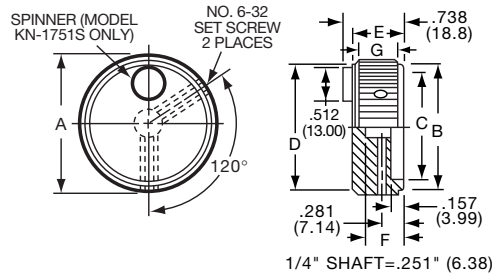

Tyco Straight Knurl with & without "Fingertip" Spinner								
Electronics	Alcoswitch	Color	A	B	C	D	E	G
Less Indicator								
3-1437622-2	KN1751A1/4	Natural	1.75(44.5)	1.55(39.4)	1.38(35.1)	1.65(41.9)	.620(15.0)	.508(12.9)
3-1437622-6	KN1751B1/4	Black	1.75(44.5)	1.55(39.4)	1.38(35.1)	1.65(41.9)	.620(15.8)	.508(12.9)
Two Toned								
3-1437622-3	KN1751AB1/4	Ntl. - Blk.	1.75(44.5)	1.55(39.4)	1.38(35.1)	1.65(41.9)	.620(15.8)	.508(12.9)
3-1437622-7	KN1751BA1/4	Blk. - Natural	1.75(44.5)	1.55(39.4)	1.38(35.1)	1.65(41.9)	.620(15.8)	.508(12.9)
With Indicator								
3-1437622-5	KN1750A1/4	Natural	1.75(44.5)	1.55(39.4)	1.38(35.1)	1.65(41.9)	.620(15.8)	.508(12.9)
3-1437622-1	KN1750B1/4	Black	1.75(44.5)	1.55(39.4)	1.38(35.1)	1.65(41.9)	.620(15.8)	.508(12.9)
With Spinner/Less Indicator								
3-1437622-5	KN1751AS1/4	Natural	1.75(44.5)	1.55(39.4)	1.38(35.1)	1.65(41.9)	.620(15.8)	.508(12.9)
3-1437622-8	KN1751BS1/4	Black	1.75(44.5)	1.55(39.4)	1.38(35.1)	1.65(41.9)	.620(15.8)	.508(12.9)