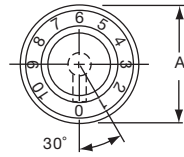

*1 Set screw 180° from indicator line.

PKS1132B91/4

Knobs, Molded Phenolic

PKS SERIES

PKS90B1/4

PKS90B101/4

Tyco Straight Knurl with Aluminum Skirt Choice of Arrow or 1-10 Numbers									
Electronics	Alcoswitch	A	B	C	D	E	F	Marking	
1437625-5	PKS90B1/4	1.42(36.1)	.917(23.3)	.780(19.8)	.065(1.65)	.490(12.5)	.596(15.1)	Arrow	
1437625-6	PKS90B101/4	1.42(36.1)	.917(23.3)	.780(19.8)	.065(1.65)	.490(12.5)	.596(15.1)	Numbers	