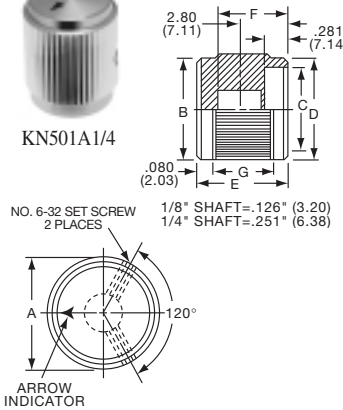

KN SERIES

Tyco Straight Knurl with Arrowhead Indicator								
Electronics	Alcoswitch	Color	A	B	C	D	E	G
5-1437622-1	KN501A1/8	Natural	.500(12.7)	.445(11.3)	.374(9.50)	.445(11.3)	.625(15.9)	.512(13.0)
5-1437622-0	KN501A1/4	Natural	.500(12.7)	.445(11.3)	.374(9.50)	.445(11.3)	.625(15.9)	.512(13.0)
5-1437622-3	KN501B1/8	Black	.500(12.7)	.445(11.3)	.374(9.50)	.445(11.3)	.625(15.9)	.512(13.0)
5-1437622-2	KN501B1/4	Black	.500(12.7)	.445(11.3)	.374(9.50)	.445(11.3)	.625(15.9)	.512(13.0)
6-1437622-2	KN701A1/4	Natural	.750(19.1)	.695(17.7)	.590(15.0)	.695(17.7)	.625(15.9)	.512(13.0)
6-1437622-3	KN701B1/4	Black	.750(19.1)	.695(17.7)	.590(15.0)	.695(17.7)	.625(15.9)	.512(13.0)
Two Toned			Body-Top					
5-1437622-5	KN501BA1/8	Blk. - Ntl.	.500(12.7)	.445(11.3)	.374(9.50)	.445(11.3)	.625(15.9)	.512(13.0)
5-1437622-4	KN501BA1/4	Blk. - Ntl.	.500(12.7)	.445(11.3)	.374(9.50)	.445(11.3)	.625(15.9)	.512(13.0)
6-1437622-5	KN701BA1/8	Blk. - Ntl.	.750(19.1)	.695(17.7)	.590(15.0)	.695(17.7)	.625(15.9)	.512(13.0)
6-1437622-4	KN701BA1/4	Blk. - Ntl.	.750(19.1)	.695(17.7)	.590(15.0)	.695(17.7)	.625(15.9)	.512(13.0)

KN SERIES