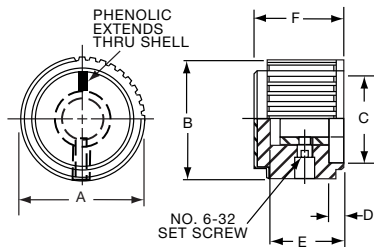

PKN SERIES

Line Indicator on Natural Aluminum Spin Cap							
Tyco							
Electronics	Alcoswitch	A	B	C	D	E	F
8-1437624-2	PKN60B1/8	.591(15.0)	.579(14.7)	.394(10.0)	.079(2.01)	.394(10.0)	.453(11.5)
	PKN60B1/4	.591(15.0)	.579(14.7)	.394(10.0)	.079(2.01)	.394(10.0)	.453(11.5)
8-1437624-3	PKN70B1/4	.787(20.0)	.764(19.4)	.571(14.5)	.098(2.49)	.492(12.5)	.591(15.0)
8-1437624-4	PKN90B1/4	.984(25.0)	.957(24.3)	.748(19.0)	.098(2.49)	.591(15.0)	.689(17.5)

K

P Series