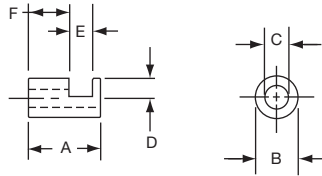

Knob Accessories

ACCESSORIES

Tyco		Shaft Hole Size Adaptors					
Electronics	Alcoswitch	A	B	C	D	E	F
9-1437627-6	KR1 (1/4"TO1/8")	.374(9.50)	.250(6.35)	.128(3.25)	.122(3.10)	.217(5.51)	.122(3.10)
9-1437627-7	KR2 (1/4"TO3/16")	.375(9.53)	.250(6.35)	.190(4.83)	.122(3.10)	.216(5.49)	.123(3.12)
9-1437627-8	KR3 (1/4"TO4MM)	.375(9.53)	.248(6.30)	.161(4.09)	.122(3.10)	.216(5.49)	.123(3.12)