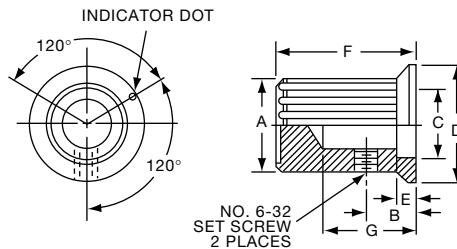

KT700A1/4

KU SERIES

KU402B1/8

Tyco		Serrated Diamond Trim Cut with Dot Indicator							
Electronics	Alcoswitch	Color	A	B	C	D	E	F	G
2-1437623-1	KU401B1/8	Black	.374(9.50)	.283(7.19)	.276(7.01)	.098(2.49)	.177(4.50)	.236(5.99)	.299(7.60)
2-1437623-2	KU402B1/8	Black	.374(9.50)	.283(7.19)	.276(7.01)	.098(2.49)	.197(5.00)	.354(8.99)	.449(11.40)
2-1437623-3	KU500B1/8	Black	.500(12.7)	.409(10.4)	.374(9.50)	.118(3.00)	.276(7.01)	.512(13.0)	.598(15.2)
	KU500B1/4	Black	.500(12.7)	.409(10.4)	.374(9.50)	.118(3.00)	.276(7.01)	.512(13.0)	.598(15.2)
2-1437623-4	KU700B1/4	Black	.740(18.8)	.650(16.5)	.591(15.0)	.118(3.00)	.276(7.01)	.512(13.0)	.598(15.2)