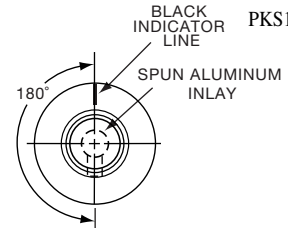

Knobs, Molded Phenolic

PKS SERIES

		Straight Knurl with Indicator Line on Skirt					
Tyco Electronics	Alcoswitch	A	B	C	D	E	F
9-1437624-5	PKS1104B1/4	1.12(28.5)	.567(14.4)	.620(15.8)	.090(2.29)	.510(12.95)	.670(17.0)

PKS SERIES

		Straight Knurl Aluminum Skirt Has Line or 0-9 Numbers						
Tyco Electronics	Alcoswitch	A	B	C	D	E	F	Marking
9-1437624-4	PKS1103B101/4	1.17(29.6)	.571(14.5)	.620(15.7)	.098(2.49)	.516(13.1)	.670(17.0)	Numbers
9-1437624-7	PKS1106B1/4	1.17(29.6)	.571(14.5)	.618(15.7)	.098(2.49)	.516(13.1)	.670(17.0)	Line
9-1437624-6	PKS1105B101/4	1.17(29.6)	.571(14.5)	.618(15.7)	.098(2.49)	.516(13.1)	.670(17.0)	Numbers

PKS SERIES

SPUN ALUMINUM INLAY

		Choice of Indicator Line or 0-9, 0-10, -5+5 Numerals						
Tyco Electronics	Alcoswitch	A	B	C	D	E	F	Marking
1437625-1	PKS1132B51/4	1.18(30.0)	.551(14.0)	.551(14.0)	.118(30.0)	.615(15.62)	.748(19.0)	+5-0-5
1437625-2	PKS1132B91/4	1.18(30.0)	.551(14.0)	.551(14.0)	.118(30.0)	.615(15.62)	.748(19.0)	0-9
9-1437624-9	PKS1132B101/4	1.18(30.0)	.551(14.0)	.551(14.0)	.118(30.0)	.615(15.62)	.748(19.0)	0-10
9-1437624-8	*PKS1132B1/4	1.18(30.0)	.551(14.0)	.551(14.0)	.118(30.0)	.615(15.62)	.748(19.0)	Indicator Line

*1 Set screw 180° from indicator line.