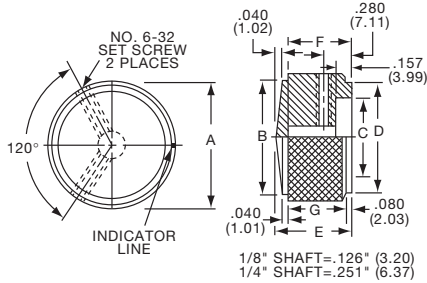

Knobs, Machined Aluminum

KD SERIES

Tyco Diamond Knurl with Indicator Line									
Electronics	Alcoswitch	Color	A	B	C	D	E	F	G
7-1437621-1	KD500A1/8	Natural	.500(12.7)	.430(10.9)	.380(9.65)	.430(10.9)	.630(16.0)	.510(13.0)	.470(11.9)
7-1437621-0	KD500A1/4	Natural	.500(12.7)	.430(10.9)	.380(9.65)	.430(10.9)	.630(16.0)	.510(13.0)	.470(11.9)
7-1437621-3	KD500B1/8	Black	.500(12.7)	.430(10.9)	.380(9.65)	.430(10.9)	.630(16.0)	.510(13.0)	.470(11.9)
7-1437621-2	KD500B1/4	Black	.500(12.7)	.430(10.9)	.380(9.65)	.430(10.9)	.630(16.0)	.510(13.0)	.470(11.9)
7-1437621-4	KD700A1/4	Natural	.750(19.1)	.660(16.8)	.590(15.0)	.660(16.8)	.630(16.0)	.510(13.0)	.470(11.9)
7-1437621-5	KD700B1/4	Black	.750(19.1)	.660(16.8)	.590(15.0)	.660(16.8)	.630(16.0)	.510(13.0)	.470(11.9)
7-1437621-6	KD900A1/4	Natural	.940(23.9)	.820(20.8)	.710(18.0)	.820(20.8)	.630(16.0)	.510(13.0)	.470(11.9)
7-1437621-7	KD900B1/4	Black	.940(23.9)	.820(20.8)	.710(18.0)	.820(20.8)	.630(16.0)	.510(13.0)	.470(11.9)
6-1437621-8	KD1250A1/4	Natural	1.25(31.8)	1.11(28.2)	.980(24.9)	1.11(28.2)	.750(19.1)	.630(16.0)	.590(15.0)
6-1437621-9	KD1250B1/4	Black	1.25(31.8)	1.11(28.2)	.980(24.9)	1.11(28.2)	.750(19.1)	.630(16.0)	.590(15.0)

KE SERIES