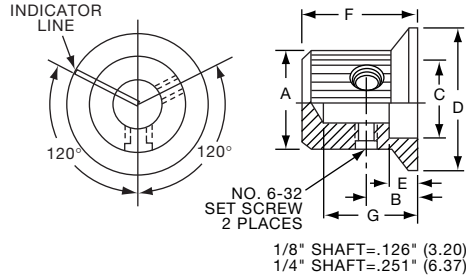

Knobs, Machined Aluminum

KLNS SERIES

Tyco Straight Knurl with Indicator Line on Top, Side and Skirt								
Electronics	Alcoswitch	Color	A	B	C	D	E	G
1-1437622-6	KLNS500A1/8	Natural	.500(12.7)	.280(7.11)	.380(9.65)	.750(19.0)	.160(4.07)	.630(16.0)
1-1437622-5	KLNS500A1/4	Natural	.500(12.7)	.280(7.11)	.380(9.65)	.750(19.0)	.160(4.07)	.630(16.0)
1-1437622-8	KLNS500B1/8	Black	.500(12.7)	.280(7.11)	.380(9.65)	.750(19.0)	.160(4.07)	.630(16.0)
1-1437622-7	KLNS500B1/4	Black	.500(12.7)	.280(7.11)	.380(9.65)	.750(19.0)	.160(4.07)	.630(16.0)
2-1437622-0	KLNS700A1/4	Natural	.750(19.0)	.280(7.11)	.590(14.9)	1.13(28.7)	.160(4.07)	.630(16.0)
2-1437622-1	KLNS700B1/4	Black	.750(19.0)	.280(7.11)	.590(14.9)	1.13(28.7)	.160(4.07)	.630(16.0)
2-1437622-2	KLNS900A1/4	Natural	.940(23.9)	.280(7.11)	.710(18.0)	1.40(35.5)	.160(4.07)	.630(16.0)
2-1437622-3	KLNS900B1/4	Black	.940(23.9)	.280(7.11)	.710(18.0)	1.40(35.5)	.160(4.07)	.630(16.0)

KN SERIES

NO. 6-32 SET SCREW 2 PLACES
1/8" SHAFT=.126" (3.20)
1/4" SHAFT=.251" (6.38)

Tyco Straight Knurl with Arrowhead Indicator								
Electronics	Alcoswitch	Color	A	B	C	D	E	G
5-1437622-1	KN501A1/8	Natural	.500(12.7)	.445(11.3)	.374(9.50)	.445(11.3)	.625(15.9)	.512(13.0)
5-1437622-0	KN501A1/4	Natural	.500(12.7)	.445(11.3)	.374(9.50)	.445(11.3)	.625(15.9)	.512(13.0)
5-1437622-3	KN501B1/8	Black	.500(12.7)	.445(11.3)	.374(9.50)	.445(11.3)	.625(15.9)	.512(13.0)
5-1437622-2	KN501B1/4	Black	.500(12.7)	.445(11.3)	.374(9.50)	.445(11.3)	.625(15.9)	.512(13.0)
6-1437622-2	KN701A1/4	Natural	.750(19.1)	.695(17.7)	.590(15.0)	.695(17.7)	.625(15.9)	.512(13.0)
6-1437622-3	KN701B1/4	Black	.750(19.1)	.695(17.7)	.590(15.0)	.695(17.7)	.625(15.9)	.512(13.0)
Two Toned			Body-Top					
5-1437622-5	KN501BA1/8	Blk. - Ntl.	.500(12.7)	.445(11.3)	.374(9.50)	.445(11.3)	.625(15.9)	.512(13.0)
5-1437622-4	KN501BA1/4	Blk. - Ntl.	.500(12.7)	.445(11.3)	.374(9.50)	.445(11.3)	.625(15.9)	.512(13.0)
6-1437622-5	KN701BA1/8	Blk. - Ntl.	.750(19.1)	.695(17.7)	.590(15.0)	.695(17.7)	.625(15.9)	.512(13.0)
6-1437622-4	KN701BA1/4	Blk. - Ntl.	.750(19.1)	.695(17.7)	.590(15.0)	.695(17.7)	.625(15.9)	.512(13.0)