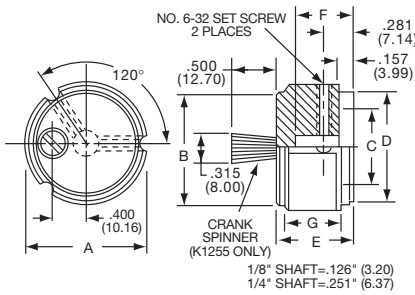

**Knobs, Machined Aluminum**

**K SERIES**

K700B1/4

Tyco 3 Flute Design with and without Indicator Line									
Electronics	Alcoswitch	Color	A	B	C	D	E	F	G
1437621-7	K500A1/8	Natural	.500(12.7)	.430(10.9)	.374(9.50)	.430(10.9)	.625(15.9)	.429(10.9)	.512(13.0)
1437621-6	K500A1/4	Natural	.500(12.7)	.430(10.9)	.374(9.50)	.430(10.9)	.625(15.9)	.429(10.9)	.512(13.0)
1437621-9	K500B1/8	Black	.500(12.7)	.430(10.9)	.374(9.50)	.430(10.9)	.625(15.9)	.429(10.9)	.512(13.0)
1437621-8	K500B1/4	Black	.500(12.7)	.430(10.9)	.374(9.50)	.430(10.9)	.625(15.9)	.429(10.9)	.512(13.0)
1-1437621-0	K700A1/4	Natural	.740(18.8)	.655(16.6)	.591(15.0)	.655(16.6)	.625(15.9)	.429(10.9)	.512(13.0)
1-1437621-1	K700B1/4	Black	.740(18.8)	.655(16.6)	.591(15.0)	.655(16.6)	.625(15.9)	.429(10.9)	.512(13.0)
1-1437621-3	K900A1/4	Natural	.937(23.8)	.817(20.8)	.709(18.0)	.817(20.8)	.625(15.9)	.429(10.9)	.512(13.0)
1-1437621-4	K900B1/4	Black	.937(23.8)	.817(20.8)	.709(18.0)	.8827(20.8)	.625(15.9)	.429(10.9)	.512(13.0)
1437621-2	K1250A1/4	Natural	1.25(31.8)	1.11(28.2)	.984(25.0)	1.11(28.2)	.750(19.1)	.554(14.1)	.630(16.00)
1437621-3	K1250B1/4	Black	1.25(31.8)	1.11(28.2)	.984(25.0)	1.11(28.2)	.750(19.1)	.554(14.1)	.630(16.00)
Less Indicator									
1437621-4	K1251B1/4	Black	1.25(31.8)	1.11(28.2)	.984(25.0)	1.11(28.2)	.750(19.1)	.554(14.1)	.630(16.00)
With Crank Spinner + Less Indicator									
	K1255A1/4	Natural	1.25(21.8)	1.11(28.2)	.984(25.0)	1.11(28.2)	.750(19.1)	.554(14.1)	.630(16.00)
1437621-5	K1255B1/4	Black	1.25(31.8)	1.11(28.2)	.984(25.0)	1.11(28.2)	.750(19.1)	.554(14.1)	.630(16.00)