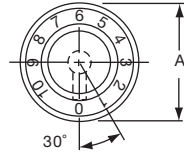

\*1 Set screw 180° from indicator line.

PKS1132B91/4

**Knobs, Molded Phenolic**

**PKS SERIES**

PKS90B1/4

PKS90B101/4

Tyco Straight Knurl with Aluminum Skirt Choice of Arrow or 1-10 Numbers									
Electronics	Alcoswitch	A	B	C	D	E	F	Marking	
1437625-5	PKS90B1/4	1.42(36.1)	.917(23.3)	.780(19.8)	.065(1.65)	.490(12.5)	.596(15.1)	Arrow	
1437625-6	PKS90B101/4	1.42(36.1)	.917(23.3)	.780(19.8)	.065(1.65)	.490(12.5)	.596(15.1)	Numbers	