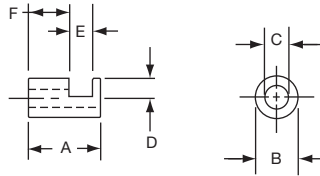

K

P Series

Knob Accessories

ACCESSORIES

KR1

Tyco		Shaft Hole Size Adaptors					
Electronics	Alcoswitch	A	B	C	D	E	F
9-1437627-6	KR1 (1/4"TO1/8")	.374(9.50)	.250(6.35)	.128(3.25)	.122(3.10)	.217(5.51)	.122(3.10)
9-1437627-7	KR2 (1/4"TO3/16")	.375(9.53)	.250(6.35)	.190(4.83)	.122(3.10)	.216(5.49)	.123(3.12)
9-1437627-8	KR3 (1/4"TO4MM)	.375(9.53)	.248(6.30)	.161(4.09)	.122(3.10)	.216(5.49)	.123(3.12)