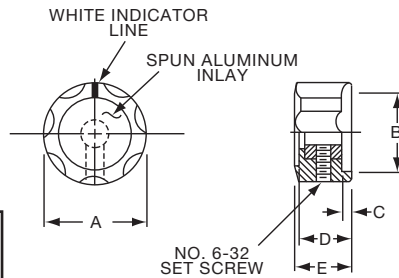

Knobs, Molded Phenolic

PKDT SERIES

Tyco Black Spin Cap with "Diamond Cut" and Arrow Indicator							
Electronics	Alcoswitch	A	B	C	D	E	F
3-1437624-9	PKDT70B1/4	1.03(26.0)	.738(18.8)	.720(18.3)	.098(2.49)	.500(12.7)	.635(16.1)
3-1437624-3	PKDT100B1/4	1.29(32.8)	1.02(25.9)	.860(21.8)	.042(1.07)	.500(12.7)	.638(16.2)

PKDT SERIES

Tyco Black Spin Cap with "Diamond Cut" & 0-10 Numerals							
Electronics	Alcoswitch	A	B	C	D	E	F
3-1437624-8	PKDT60B101/8	.778(19.8)	.605(15.4)	.560(12.5)	.060(1.53)	.392(9.96)	.562(14.3)
4-1437624-0	PKDT70B101/4	1.03(26.0)	.738(18.8)	.720(18.3)	.098(2.49)	.500(12.7)	.635(16.1)
3-1437624-4	PKDT100B101/4	1.29(32.8)	1.02(25.9)	.860(21.8)	.042(1.07)	.500(12.7)	.638(16.2)

PKE SERIES

Tyco Fluted with Indicator Line					
Electronics	Alcoswitch	A	B	C	E
4-1437624-4	PKE60B1/8	.626(15.9)	.472(12.0)	.091(2.31)	.394(10.0)
4-1437624-3	PKE60B1/4	.626(15.9)	.472(12.0)	.091(2.31)	.394(10.0)
4-1437624-5	PKE90B1/4	.890(22.6)	.724(18.4)	.098(2.49)	.480(12.2)

PKES SERIES

Tyco Fluted with Skirt and Indicator Line							
Electronics	Alcoswitch	A	B	C	D	E	F
5-1437624-1	PKES60B1/8	.748(19.0)	.618(15.7)	.460(11.7)	.090(2.29)	.370(9.40)	.470(11.9)
5-1437624-0	PKES60B1/4	.748(19.0)	.618(15.7)	.460(11.7)	.090(2.29)	.370(9.40)	.470(11.9)
5-1437624-2	PKES70B1/4	.855(21.7)	.744(18.9)	.705(17.9)	.080(2.03)	.421(10.7)	.526(13.4)
5-1437624-3	PKES90B1/4	1.01(25.7)	.889(22.6)	.846(21.5)	.079(2.01)	.421(10.7)	.570(14.5)
4-1437624-6	PKES120B1/4	1.30(32.9)	1.16(29.5)	1.02(25.9)	.118(3.00)	.500(12.7)	.628(16.0)
4-1437624-7	PKES140B1/4	1.50(38.1)	1.37(34.9)	1.22(30.9)	.118(3.00)	.540(13.7)	.693(17.6)
4-1437624-8	PKES150B1/4	1.77(44.9)	1.55(39.4)	1.41(35.9)	.118(3.00)	.733(18.6)	.831(21.1)