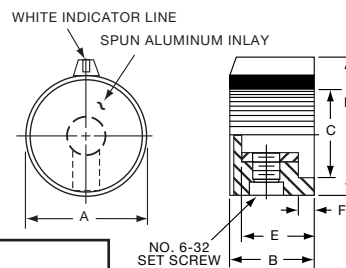

PKJ SERIES

Tyco		Straight Knurl with Bar Pointers and Indicator Line					
Electronics	Alcoswitch	A	B	C	D	E	F
7-1437624-5	PKJ50B1/8	.500(12.7)	.512(13.0)	.420(10.7)	.577(14.7)	.429(10.9)	.113(2.9)
7-1437624-4	*PKJ50B1/4	.500(12.7)	.512(13.0)	.420(10.7)	.577(14.7)	.429(10.9)	.113(2.9)
7-1437624-6	PKJ60B1/4	.630(16.0)	.530(13.5)	.468(11.9)	.758(19.3)	.440(11.2)	.110(2.8)
7-1437624-7	PKJ70B1/4	.760(19.3)	.555(14.1)	.545(13.8)	.915(23.2)	.450(11.4)	.118(3.0)