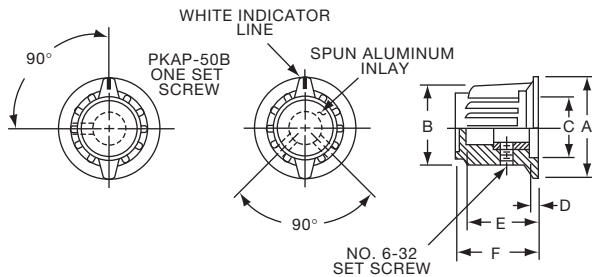

**Knobs, Molded Phenolic**

**PKA SERIES**

PKA50B1/4

PKA90B1/4

Tyco		Ribbed with Line Indicator on Skirt					
Electronics	Alcoswitch	A	B	C	D	E	F
1-1437624-1	PKA50B1/8	.795(20.2)	.580(14.7)	.540(13.7)	.080(2.03)	.450(11.4)	.590(15.0)
1-1437624-0	PKA50B1/4	.795(20.2)	.580(14.7)	.540(13.7)	.080(2.03)	.450(11.4)	.590(15.0)
1-1437624-4	PKA55B1/8	.780(19.8)	.580(14.7)	.475(12.1)	.135(3.43)	.585(14.9)	.675(17.2)
1-1437624-3	PKA55B1/4	.780(19.8)	.580(14.7)	.475(12.1)	.135(3.43)	.585(14.9)	.675(17.2)
1-1437624-5	PKA70B1/4	.980(24.9)	.740(18.8)	.680(17.3)	.118(3.00)	.650(16.5)	.750(19.1)
1-1437624-7	PKA90B1/4	1.375(34.9)	.970(24.6)	.670(17.0)	.195(4.95)	.750(19.1)	.840(21.3)