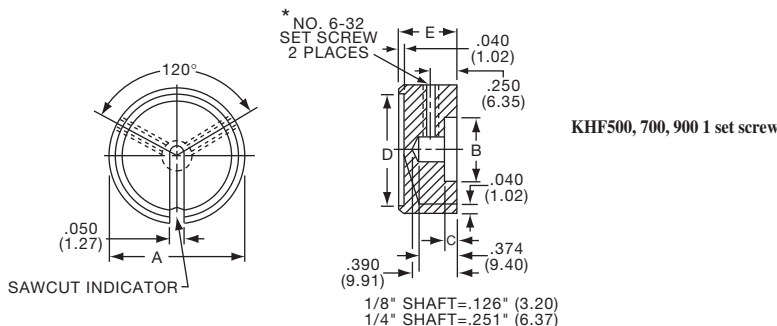

Knobs, Machined Aluminum

KFS SERIES

Tyco			Straight Knurl with Indicator on Skirt						
Electronics	Alcoswitch	Color	A	B	C	D	E	F	G
8-1437621-6	KFS400B1/8	Black Matte	.380(9.65)	.382(9.70)	.256(6.50)	.500(12.7)	.098(2.49)	.469(11.9)	.591(15.0)
8-1437621-8	KFS500B1/8	Black Matte	.500(12.7)	.382(9.70)	.252(6.48)	.630(16.0)	.161(4.09)	.469(11.9)	.630(16.0)
8-1437621-7	KFS500B1/4	Black Matte	.618(15.7)	.280(7.11)	.382(9.70)	1.00(25.4)	.161(4.09)	.630(16.0)	0.811(20.6)
8-1437621-9	KFS600B1/4	Black Matte	.618(15.7)	.280(7.11)	.382(9.70)	1.00(25.4)	.161(4.09)	.630(16.0)	0.811(20.6)

KHF SERIES

Tyco			Plain Body with Top and Side Sawcut Indicator				
Electronics	Alcoswitch	Color	A	B	C	D	E
9-1437621-1	KHF500A1/4	Natural	.500(12.7)	.374(9.50)	.118(3.00)	.342(8.69)	.563(14.3)
9-1437621-2	KHF700A1/4	Natural	.740(18.8)	.590(15.0)	.118(3.00)	.592(15.0)	.563(14.3)
9-1437621-3	KHF900A1/4	Natural	.937(23.8)	.708(18.0)	.118(3.00)	.779(19.8)	.563(14.3)
*9-1437621-0	KHF1250A1/4	Natural	1.23(31.8)	.984(25.0)	.118(3.00)	1.08(27.5)	.563(14.3)

KLN SERIES