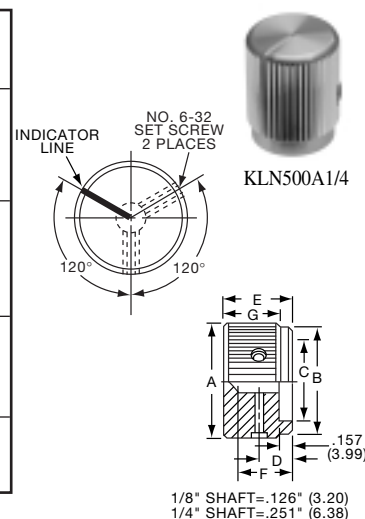

Tyco			Straight Knurl with Top and Side Indicator						
Electronics	Alcoswitch	Color	A	B	C	D	E	F	G
9-1437621-7	KLN500A1/8	Natural	.500(12.7)	0.445(11.3)	.374(9.50)	.281(7.14)	.625(15.9)	.512(13.0)	.527(13.4)
9-1437621-6	KLN500A1/4	Natural	.500(12.7)	0.445(11.3)	.374(9.50)	.281(7.14)	.625(15.9)	.512(13.0)	.527(13.4)
9-1437621-9	KLN500B1/8	Black	.500(12.7)	0.445(11.3)	.374(9.50)	.281(7.14)	.625(15.9)	.512(13.0)	.527(13.4)
9-1437621-8	KLN500B1/4	Black	.500(12.7)	0.445(11.3)	.374(9.50)	.281(7.14)	.625(15.9)	.512(13.0)	.527(13.4)
1437622-1	KLN500S1/4	Smoke	.500(12.7)	0.445(11.3)	.374(9.50)	.281(7.14)	.625(15.9)	.512(13.0)	.527(13.4)
1437622-2	KLN700A1/4	Natural	.740(18.8)	.685(17.4)	.591(15.0)	.281(7.14)	.625(15.9)	.512(13.0)	.527(13.4)
1437622-3	KLN700B1/4	Black	.740(18.8)	.685(17.4)	.591(15.0)	.281(7.14)	.625(15.9)	.512(13.0)	.527(13.4)
1437622-4	KLN700B1/8	Black	.740(18.8)	.685(17.4)	.591(15.0)	.281(7.14)	.625(15.9)	.512(13.0)	.527(13.4)
1437622-5	KLN700S1/4	Smoke	.740(18.8)	.685(17.4)	.591(15.0)	.281(7.14)	.625(15.9)	.512(13.0)	.527(13.4)
1437622-6	KLN900A1/4	Natural	.937(23.8)	.882(22.4)	0.709(18.0)	.281(7.14)	.625(15.9)	.512(13.0)	.527(13.4)
1437622-7	KLN900B1/4	Black	.937(23.8)	.882(22.4)	0.709(18.0)	.281(7.14)	.625(15.9)	.512(13.0)	.527(13.4)
1437622-8	KLN900S1/4	Smoke	.937(23.8)	.882(22.4)	0.709(18.0)	.281(7.14)	.625(15.9)	.512(13.0)	.527(13.4)
9-1437621-4	KLN1250A1/4	Natural	1.252(31.80)	1.195(30.35)	.984(25.0)	.281(7.14)	.625(15.9)	.512(13.0)	.527(13.4)
9-1437621-5	KLN1250B1/4	Black	1.252(31.80)	1.195(30.35)	.984(25.0)	.281(7.14)	.625(15.9)	.512(13.0)	.527(13.4)