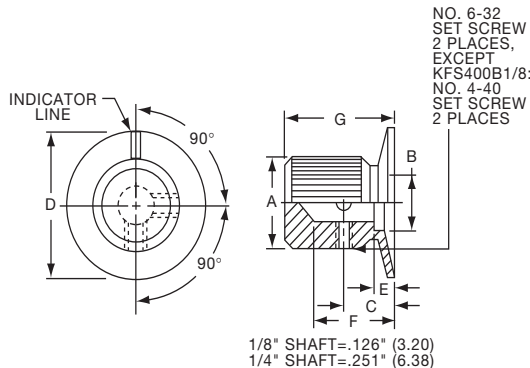

Knobs, Machined Aluminum

KFS SERIES