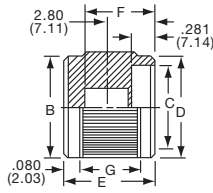

KN SERIES

KN501A1/4

NO. 6-32 SET SCREW 2 PLACES
1/8" SHAFT=.126" (3.20)
1/4" SHAFT=.251" (6.38)

ARROW INDICATOR

Tyco Straight Knurl with Arrowhead Indicator								
Electronics	Alcoswitch	Color	A	B	C	D	E	G
5-1437622-1	KN501A1/8	Natural	.500(12.7)	.445(11.3)	.374(9.50)	.445(11.3)	.625(15.9)	.512(13.0)
5-1437622-0	KN501A1/4	Natural	.500(12.7)	.445(11.3)	.374(9.50)	.445(11.3)	.625(15.9)	.512(13.0)
5-1437622-3	KN501B1/8	Black	.500(12.7)	.445(11.3)	.374(9.50)	.445(11.3)	.625(15.9)	.512(13.0)
5-1437622-2	KN501B1/4	Black	.500(12.7)	.445(11.3)	.374(9.50)	.445(11.3)	.625(15.9)	.512(13.0)
6-1437622-2	KN701A1/4	Natural	.750(19.1)	.695(17.7)	.590(15.0)	.695(17.7)	.625(15.9)	.512(13.0)
6-1437622-3	KN701B1/4	Black	.750(19.1)	.695(17.7)	.590(15.0)	.695(17.7)	.625(15.9)	.512(13.0)
Two Toned			Body-Top					
5-1437622-5	KN501BA1/8	Blk. - Ntl.	.500(12.7)	.445(11.3)	.374(9.50)	.445(11.3)	.625(15.9)	.512(13.0)
5-1437622-4	KN501BA1/4	Blk. - Ntl.	.500(12.7)	.445(11.3)	.374(9.50)	.445(11.3)	.625(15.9)	.512(13.0)
6-1437622-5	KN701BA1/8	Blk. - Ntl.	.750(19.1)	.695(17.7)	.590(15.0)	.695(17.7)	.625(15.9)	.512(13.0)
6-1437622-4	KN701BA1/4	Blk. - Ntl.	.750(19.1)	.695(17.7)	.590(15.0)	.695(17.7)	.625(15.9)	.512(13.0)