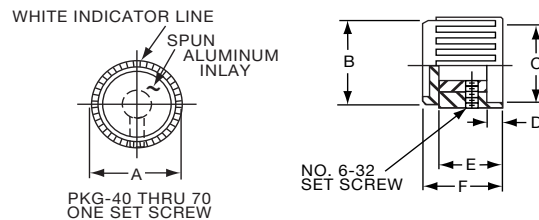

PKG SERIES

Tyco Ribbed with Indicator Line							
Electronics	Alcoswitch	A	B	C	D	E	F
5-1437624-9	*PKG40B1/8	.437(11.1)	.410(10.4)	.304(7.72)	.079(2.00)	.385(9.78)	.472(12.0)
6-1437624-1	PKG50B1/8	.551(14.0)	.500(12.7)	.442(10.7)	.056(1.42)	.395(10.03)	.512(13.0)
6-1437624-0	PKG50B1/4	.551(14.0)	.500(12.7)	.442(10.7)	.056(1.42)	.395(10.03)	.512(13.0)

*Note: Knob uses #4-40 set screw