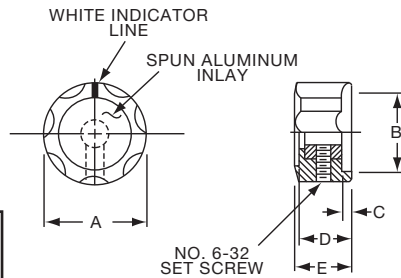

Knobs, Molded Phenolic

PKDT SERIES

Tyco Black Spin Cap with "Diamond Cut" and Arrow Indicator							
Electronics	Alcoswitch	A	B	C	D	E	F
3-1437624-9	PKDT70B1/4	1.03(26.0)	.738(18.8)	.720(18.3)	.098(2.49)	.500(12.7)	.635(16.1)
3-1437624-3	PKDT100B1/4	1.29(32.8)	1.02(25.9)	.860(21.8)	.042(1.07)	.500(12.7)	.638(16.2)

PKDT SERIES

Tyco Black Spin Cap with "Diamond Cut" & 0-10 Numerals							
Electronics	Alcoswitch	A	B	C	D	E	F
3-1437624-8	PKDT60B101/8	.778(19.8)	.605(15.4)	.560(12.5)	.060(1.53)	.392(9.96)	.562(14.3)
4-1437624-0	PKDT70B101/4	1.03(26.0)	.738(18.8)	.720(18.3)	.098(2.49)	.500(12.7)	.635(16.1)
3-1437624-4	PKDT100B101/4	1.29(32.8)	1.02(25.9)	.860(21.8)	.042(1.07)	.500(12.7)	.638(16.2)

PKE SERIES

Tyco Fluted with Indicator Line					
Electronics	Alcoswitch	A	B	C	E
4-1437624-4	PKE60B1/8	.626(15.9)	.472(12.0)	.091(2.31)	.472(12.0)
4-1437624-3	PKE60B1/4	.626(15.9)	.472(12.0)	.091(2.31)	.394(10.0)
4-1437624-5	PKE90B1/4	.890(22.6)	.724(18.4)	.098(2.49)	.480(12.2)

PKES SERIES

Tyco Fluted with Skirt and Indicator Line							
Electronics	Alcoswitch	A	B	C	D	E	F
5-1437624-1	PKES60B1/8	.748(19.0)	.618(15.7)	.460(11.7)	.090(2.29)	.370(9.40)	.470(11.9)
5-1437624-0	PKES60B1/4	.748(19.0)	.618(15.7)	.460(11.7)	.090(2.29)	.370(9.40)	.470(11.9)
5-1437624-2	PKES70B1/4	.855(21.7)	.744(18.9)	.705(17.9)	.080(2.03)	.421(10.7)	.526(13.4)
5-1437624-3	PKES90B1/4	1.01(25.7)	.889(22.6)	.846(21.5)	.079(2.01)	.421(10.7)	.570(14.5)
4-1437624-6	PKES120B1/4	1.30(32.9)	1.16(29.5)	1.02(25.9)	.118(3.00)	.500(12.7)	.628(16.0)
4-1437624-7	PKES140B1/4	1.50(38.1)	1.37(34.9)	1.22(30.9)	.118(3.00)	.540(13.7)	.693(17.6)
4-1437624-8	PKES150B1/4	1.77(44.9)	1.55(39.4)	1.41(35.9)	.118(3.00)	.733(18.6)	.831(21.1)