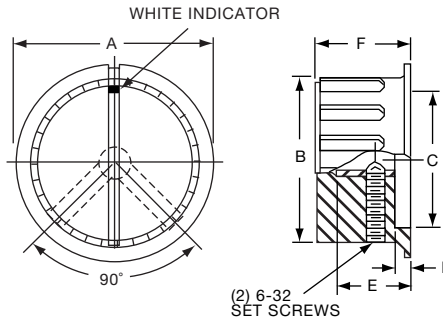

PKX SERIES

Tyco Ribbed Body, Matte Finish with White Square Indicator on Top							
Electronics	Alcoswitch	A	B	C	D	E	F
1-1437625-1	PKX100B1/4	1.17(29.7)	.970(24.6)	.780(19.81)	.114(2.90)	.570(14.48)	.674(17.12)
1-1437625-2	PKX110B1/4	1.37(34.8)	1.120(28.45)	.940(23.88)	.100(2.54)	.527(13.38)	.705(17.91)
1-1437625-3	PKX130B1/4	1.57(40.0)	1.308(33.22)	1.09(27.6)	.118(3.00)	.623(15.82)	.750(19.05)

K

P Series