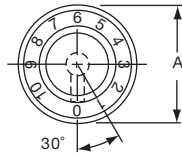

\*1 Set screw 180° from indicator line.

PKS1132B91/4

**Knobs, Molded Phenolic**

PKS SERIES

PKS90B1/4

PKS90B101/4

Tyco Straight Knurl with Aluminum Skirt Choice of Arrow or 1-10 Numbers									
Electronics	Alcoswitch	A	B	C	D	E	F	Marking	
1437625-5	PKS90B1/4	1.42(36.1)	.917(23.3)	.780(19.8)	.065(1.65)	.490(12.5)	.596(15.1)	Arrow	
1437625-6	PKS90B101/4	1.42(36.1)	.917(23.3)	.780(19.8)	.065(1.65)	.490(12.5)	.596(15.1)	Numbers	