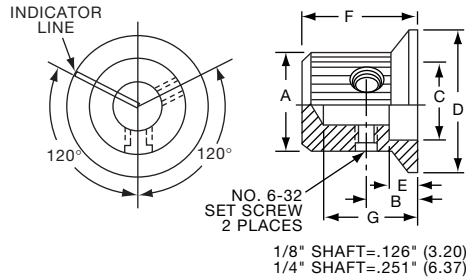

Knobs, Machined Aluminum

KLNS SERIES

Tyco Straight Knurl with Indicator Line on Top, Side and Skirt								
Electronics	Alcoswitch	Color	A	B	C	D	E	G
1-1437622-6	KLNS500A1/8	Natural	.500(12.7)	.280(7.11)	.380(9.65)	.750(19.0)	.160(4.07)	.630(16.0)
1-1437622-5	KLNS500A1/4	Natural	.500(12.7)	.280(7.11)	.380(9.65)	.750(19.0)	.160(4.07)	.630(16.0)
1-1437622-8	KLNS500B1/8	Black	.500(12.7)	.280(7.11)	.380(9.65)	.750(19.0)	.160(4.07)	.630(16.0)
1-1437622-7	KLNS500B1/4	Black	.500(12.7)	.280(7.11)	.380(9.65)	.750(19.0)	.160(4.07)	.630(16.0)
2-1437622-0	KLNS700A1/4	Natural	.750(19.0)	.280(7.11)	.590(14.9)	1.13(28.7)	.160(4.07)	.630(16.0)
2-1437622-1	KLNS700B1/4	Black	.750(19.0)	.280(7.11)	.590(14.9)	1.13(28.7)	.160(4.07)	.630(16.0)
2-1437622-2	KLNS900A1/4	Natural	.940(23.9)	.280(7.11)	.710(18.0)	1.40(35.5)	.160(4.07)	.630(16.0)
2-1437622-3	KLNS900B1/4	Black	.940(23.9)	.280(7.11)	.710(18.0)	1.40(35.5)	.160(4.07)	.630(16.0)

KN SERIES

Tyco Straight Knurl with Arrowhead Indicator								
Electronics	Alcoswitch	Color	A	B	C	D	E	G
5-1437622-1	KN501A1/8	Natural	.500(12.7)	.445(11.3)	.374(9.50)	.445(11.3)	.625(15.9)	.512(13.0)
5-1437622-0	KN501A1/4	Natural	.500(12.7)	.445(11.3)	.374(9.50)	.445(11.3)	.625(15.9)	.512(13.0)
5-1437622-3	KN501B1/8	Black	.500(12.7)	.445(11.3)	.374(9.50)	.445(11.3)	.625(15.9)	.512(13.0)
5-1437622-2	KN501B1/4	Black	.500(12.7)	.445(11.3)	.374(9.50)	.445(11.3)	.625(15.9)	.512(13.0)
6-1437622-2	KN701A1/4	Natural	.750(19.1)	.695(17.7)	.590(15.0)	.695(17.7)	.625(15.9)	.512(13.0)
6-1437622-3	KN701B1/4	Black	.750(19.1)	.695(17.7)	.590(15.0)	.695(17.7)	.625(15.9)	.512(13.0)
Two Toned			Body-Top					
5-1437622-5	KN501BA1/8	Blk. - Ntl.	.500(12.7)	.445(11.3)	.374(9.50)	.445(11.3)	.625(15.9)	.512(13.0)
5-1437622-4	KN501BA1/4	Blk. - Ntl.	.500(12.7)	.445(11.3)	.374(9.50)	.445(11.3)	.625(15.9)	.512(13.0)
6-1437622-5	KN701BA1/8	Blk. - Ntl.	.750(19.1)	.695(17.7)	.590(15.0)	.695(17.7)	.625(15.9)	.512(13.0)
6-1437622-4	KN701BA1/4	Blk. - Ntl.	.750(19.1)	.695(17.7)	.590(15.0)	.695(17.7)	.625(15.9)	.512(13.0)