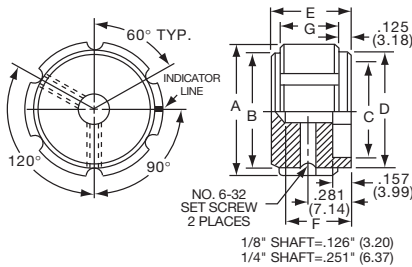

Tyco 6 Flute Design with Indicator Line									
Electronics	Alcoswitch	Color	A	B	C	D	E	F	G
2-1437621-0	KA500A1/8	Natural	.500(12.7)	.430(10.9)	.375(9.53)	.430(10.9)	.625(15.9)	.512(13.0)	.430(10.9)
1-1437621-9	KA500A1/4	Natural	.500(12.7)	.430(10.9)	.375(9.53)	.430(10.9)	.625(15.9)	.512(13.0)	.430(10.9)
2-1437621-2	KA500B1/8	Black	.500(12.7)	.430(10.9)	.375(9.53)	.430(10.9)	.625(15.9)	.512(13.0)	.430(10.9)
2-1437621-1	KA500B1/4	Black	.500(12.7)	.430(10.9)	.375(9.53)	.430(10.9)	.625(15.9)	.512(13.0)	.430(10.9)
2-1437621-3	KA700A1/4	Natural	.750(19.1)	.655(16.6)	.590(15.0)	.655(16.6)	.625(15.9)	.512(13.0)	.430(10.9)
2-1437621-4	KA700B1/4	Black	.750(19.1)	.655(16.6)	.590(15.0)	.655(16.6)	.625(15.9)	.512(13.0)	.430(10.9)
2-1437621-5	KA900A1/4	Natural	.937(23.8)	.817(20.8)	.700(17.8)	.817(20.8)	.625(15.9)	.512(13.0)	.430(10.9)
2-1437621-6	KA900B1/4	Black	.937(23.8)	.817(20.8)	.700(17.8)	.817(20.8)	.625(15.9)	.512(13.0)	.430(10.9)
1-1437621-8	KA1250A1/4	Natural	1.25(31.8)	1.11(28.2)	.985(25.0)	1.11(28.2)	.750(19.1)	.630(16.0)	.554(14.1)
1-1437621-8	KA1250B1/4	Black	1.25(31.8)	1.11(28.2)	.985(25.0)	1.11(28.2)	.750(19.1)	.630(16.0)	.554(14.1)