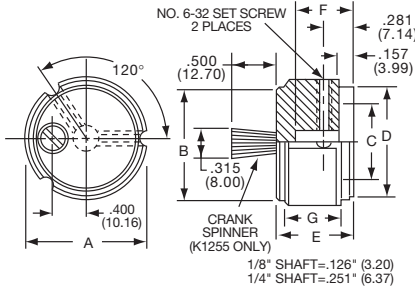

Knobs, Machined Aluminum

K SERIES

Tyco 3 Flute Design with and without Indicator Line									
Electronics	Alcoswitch	Color	A	B	C	D	E	F	G
1437621-7	K500A1/8	Natural	.500(12.7)	.430(10.9)	.374(9.50)	.430(10.9)	.625(15.9)	.429(10.9)	.512(13.0)
1437621-6	K500A1/4	Natural	.500(12.7)	.430(10.9)	.374(9.50)	.430(10.9)	.625(15.9)	.429(10.9)	.512(13.0)
1437621-9	K500B1/8	Black	.500(12.7)	.430(10.9)	.374(9.50)	.430(10.9)	.625(15.9)	.429(10.9)	.512(13.0)
1437621-8	K500B1/4	Black	.500(12.7)	.430(10.9)	.374(9.50)	.430(10.9)	.625(15.9)	.429(10.9)	.512(13.0)
1-1437621-0	K700A1/4	Natural	.740(18.8)	.655(16.6)	.591(15.0)	.655(16.6)	.625(15.9)	.429(10.9)	.512(13.0)
1-1437621-1	K700B1/4	Black	.740(18.8)	.655(16.6)	.591(15.0)	.655(16.6)	.625(15.9)	.429(10.9)	.512(13.0)
1-1437621-3	K900A1/4	Natural	.937(23.8)	.817(20.8)	.709(18.0)	.817(20.8)	.625(15.9)	.429(10.9)	.512(13.0)
1-1437621-4	K900B1/4	Black	.937(23.8)	.817(20.8)	.709(18.0)	.817(20.8)	.625(15.9)	.429(10.9)	.512(13.0)
1437621-2	K1250A1/4	Natural	1.25(31.8)	1.11(28.2)	.984(25.0)	1.11(28.2)	.750(19.1)	.554(14.1)	.630(16.00)
1437621-3	K1250B1/4	Black	1.25(31.8)	1.11(28.2)	.984(25.0)	1.11(28.2)	.750(19.1)	.554(14.1)	.630(16.00)
Less Indicator									
1437621-4	K1251B1/4	Black	1.25(31.8)	1.11(28.2)	.984(25.0)	1.11(28.2)	.750(19.1)	.554(14.1)	.630(16.00)
With Crank Spinner + Less Indicator									
	K1255A1/4	Natural	1.25(21.8)	1.11(28.2)	.984(25.0)	1.11(28.2)	.750(19.1)	.554(14.1)	.630(16.00)
1437621-5	K1255B1/4	Black	1.25(31.8)	1.11(28.2)	.984(25.0)	1.11(28.2)	.750(19.1)	.554(14.1)	.630(16.00)

KA SERIES