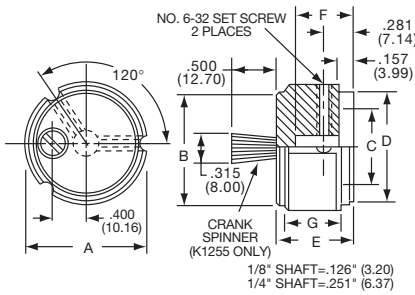

Knobs, Machined Aluminum

K SERIES

Tyco 3 Flute Design with and without Indicator Line									
Electronics	Alcoswitch	Color	A	B	C	D	E	F	G
1437621-7	K500A1/8	Natural	.500(12.7)	.430(10.9)	.374(9.50)	.430(10.9)	.625(15.9)	.429(10.9)	.512(13.0)
1437621-6	K500A1/4	Natural	.500(12.7)	.430(10.9)	.374(9.50)	.430(10.9)	.625(15.9)	.429(10.9)	.512(13.0)
1437621-9	K500B1/8	Black	.500(12.7)	.430(10.9)	.374(9.50)	.430(10.9)	.625(15.9)	.429(10.9)	.512(13.0)
1437621-8	K500B1/4	Black	.500(12.7)	.430(10.9)	.374(9.50)	.430(10.9)	.625(15.9)	.429(10.9)	.512(13.0)
1-1437621-0	K700A1/4	Natural	.740(18.8)	.655(16.6)	.591(15.0)	.655(16.6)	.625(15.9)	.429(10.9)	.512(13.0)
1-1437621-1	K700B1/4	Black	.740(18.8)	.655(16.6)	.591(15.0)	.655(16.6)	.625(15.9)	.429(10.9)	.512(13.0)
1-1437621-3	K900A1/4	Natural	.937(23.8)	.817(20.8)	.709(18.0)	.817(20.8)	.625(15.9)	.429(10.9)	.512(13.0)
1-1437621-4	K900B1/4	Black	.937(23.8)	.817(20.8)	.709(18.0)	.817(20.8)	.625(15.9)	.429(10.9)	.512(13.0)
1437621-2	K1250A1/4	Natural	1.25(31.8)	1.11(28.2)	.984(25.0)	1.11(28.2)	.750(19.1)	.554(14.1)	.630(16.00)
1437621-3	K1250B1/4	Black	1.25(31.8)	1.11(28.2)	.984(25.0)	1.11(28.2)	.750(19.1)	.554(14.1)	.630(16.00)
Less Indicator									
1437621-4	K1251B1/4	Black	1.25(31.8)	1.11(28.2)	.984(25.0)	1.11(28.2)	.750(19.1)	.554(14.1)	.630(16.00)
With Crank Spinner + Less Indicator									
1437621-5	K1255AS1/4	Natural	1.25(31.8)	1.11(28.2)	.984(25.0)	1.11(28.2)	.750(19.1)	.554(14.1)	.630(16.00)
1437621-5	K1255BS1/4	Black	1.25(31.8)	1.11(28.2)	.984(25.0)	1.11(28.2)	.750(19.1)	.554(14.1)	.630(16.00)

KA SERIES