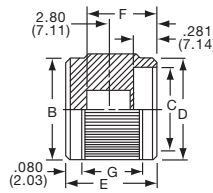

KN SERIES

Tyco Straight Knurl with Arrowhead Indicator								
Electronics	Alcoswitch	Color	A	B	C	D	E	G
5-1437622-1	KN501A1/8	Natural	.500(12.7)	.445(11.3)	.374(9.50)	.445(11.3)	.625(15.9)	.512(13.0)
5-1437622-0	KN501A1/4	Natural	.500(12.7)	.445(11.3)	.374(9.50)	.445(11.3)	.625(15.9)	.512(13.0)
5-1437622-3	KN501B1/8	Black	.500(12.7)	.445(11.3)	.374(9.50)	.445(11.3)	.625(15.9)	.512(13.0)
5-1437622-2	KN501B1/4	Black	.500(12.7)	.445(11.3)	.374(9.50)	.445(11.3)	.625(15.9)	.512(13.0)
6-1437622-2	KN701A1/4	Natural	.750(19.1)	.695(17.7)	.590(15.0)	.695(17.7)	.625(15.9)	.512(13.0)
6-1437622-3	KN701B1/4	Black	.750(19.1)	.695(17.7)	.590(15.0)	.695(17.7)	.625(15.9)	.512(13.0)
Two Toned			Body-Top					
5-1437622-5	KN501BA1/8	Blk. - Ntl.	.500(12.7)	.445(11.3)	.374(9.50)	.445(11.3)	.625(15.9)	.512(13.0)
5-1437622-4	KN501BA1/4	Blk. - Ntl.	.500(12.7)	.445(11.3)	.374(9.50)	.445(11.3)	.625(15.9)	.512(13.0)
6-1437622-5	KN701BA1/8	Blk. - Ntl.	.750(19.1)	.695(17.7)	.590(15.0)	.695(17.7)	.625(15.9)	.512(13.0)
6-1437622-4	KN701BA1/4	Blk. - Ntl.	.750(19.1)	.695(17.7)	.590(15.0)	.695(17.7)	.625(15.9)	.512(13.0)