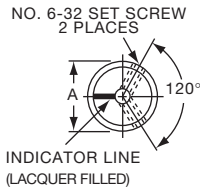

Knobs, Machined Aluminum