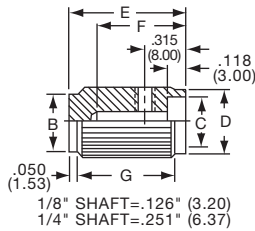

Knobs, Machined Aluminum