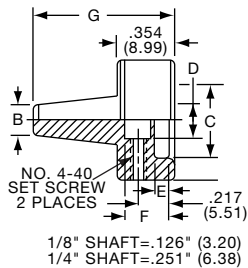

Knobs, Machined Aluminum

KB SERIES

Control Knob with Straight Knurl and Top Line Indicator									
Tyco Electronics	Alcoswitch	Color	A	B	C	D	E	F	G
3-1437621-6	KB500A1/8	Natural	.500(12.7)	.433(11.0)	.394(10.0)	.472(12.0)	.787(20.0)	.630(16.0)	.610(15.5)
3-1437621-5	KB500A1/4	Natural	.500(12.7)	.433(11.0)	.394(10.0)	.472(12.0)	.787(20.0)	.630(16.0)	.610(15.5)
3-1437621-9	KB500B1/8	Black	.500(12.7)	.433(11.0)	.394(10.0)	.472(12.0)	.787(20.0)	.630(16.0)	.610(15.5)
3-1437621-8	KB500B1/4	Black	.500(12.7)	.433(11.0)	.394(10.0)	.472(12.0)	.787(20.0)	.630(16.0)	.610(15.5)
4-1437621-0	KB700A1/4	Natural	.750(19.0)	.673(17.1)	.581(15.0)	.705(17.9)	.787(20.0)	.630(16.0)	.610(15.5)
4-1437621-2	KB700B1/4	Black	.750(19.0)	.673(17.1)	.581(15.0)	.705(17.9)	.787(20.0)	.630(16.0)	.610(15.5)
4-1437621-4	KB900A1/4	Natural	.930(23.6)	.866(22.0)	.710(18.0)	.902(22.9)	.787(20.0)	.630(16.0)	.610(15.5)
4-1437621-5	KB900B1/4	Black	.930(23.6)	.866(22.0)	.710(18.0)	.902(22.9)	.787(20.0)	.630(16.0)	.610(15.5)

KBS SERIES