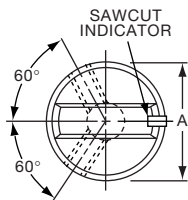

Knobs, Machined Aluminum

KB SERIES

Control Knob with Straight Knurl and Top Line Indicator									
Tyco Electronics	Alcoswitch	Color	A	B	C	D	E	F	G
3-1437621-6	KB500A1/8	Natural	.500(12.7)	.433(11.0)	.394(10.0)	.472(12.0)	.787(20.0)	.630(16.0)	.610(15.5)
3-1437621-5	KB500A1/4	Natural	.500(12.7)	.433(11.0)	.394(10.0)	.472(12.0)	.787(20.0)	.630(16.0)	.610(15.5)
3-1437621-9	KB500B1/8	Black	.500(12.7)	.433(11.0)	.394(10.0)	.472(12.0)	.787(20.0)	.630(16.0)	.610(15.5)
3-1437621-8	KB500B1/4	Black	.500(12.7)	.433(11.0)	.394(10.0)	.472(12.0)	.787(20.0)	.630(16.0)	.610(15.5)
4-1437621-0	KB700A1/4	Natural	.750(19.0)	.673(17.1)	.581(15.0)	.705(17.9)	.787(20.0)	.630(16.0)	.610(15.5)
4-1437621-2	KB700B1/4	Black	.750(19.0)	.673(17.1)	.581(15.0)	.705(17.9)	.787(20.0)	.630(16.0)	.610(15.5)
4-1437621-4	KB900A1/4	Natural	.930(23.6)	.866(22.0)	.710(18.0)	.902(22.9)	.787(20.0)	.630(16.0)	.610(15.5)
4-1437621-5	KB900B1/4	Black	.930(23.6)	.866(22.0)	.710(18.0)	.902(22.9)	.787(20.0)	.630(16.0)	.610(15.5)

KBS SERIES