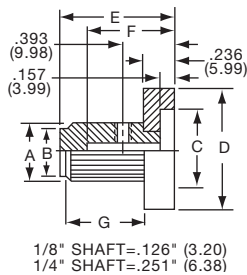

Knobs, Machined Aluminum

KB SERIES

KB500A1/4

KB900B1/4

Control Knob with Straight Knurl and Top Line Indicator									
Tyco Electronics	Alcoswitch	Color	A	B	C	D	E	F	G
3-1437621-6	KB500A1/8	Natural	.500(12.7)	.433(11.0)	.394(10.0)	.472(12.0)	.787(20.0)	.630(16.0)	.610(15.5)
3-1437621-5	KB500A1/4	Natural	.500(12.7)	.433(11.0)	.394(10.0)	.472(12.0)	.787(20.0)	.630(16.0)	.610(15.5)
3-1437621-9	KB500B1/8	Black	.500(12.7)	.433(11.0)	.394(10.0)	.472(12.0)	.787(20.0)	.630(16.0)	.610(15.5)
3-1437621-8	KB500B1/4	Black	.500(12.7)	.433(11.0)	.394(10.0)	.472(12.0)	.787(20.0)	.630(16.0)	.610(15.5)
4-1437621-0	KB700A1/4	Natural	.750(19.0)	.673(17.1)	.581(15.0)	.705(17.9)	.787(20.0)	.630(16.0)	.610(15.5)
4-1437621-2	KB700B1/4	Black	.750(19.0)	.673(17.1)	.581(15.0)	.705(17.9)	.787(20.0)	.630(16.0)	.610(15.5)
4-1437621-4	KB900A1/4	Natural	.930(23.6)	.866(22.0)	.710(18.0)	.902(22.9)	.787(20.0)	.630(16.0)	.610(15.5)
4-1437621-5	KB900B1/4	Black	.930(23.6)	.866(22.0)	.710(18.0)	.902(22.9)	.787(20.0)	.630(16.0)	.610(15.5)