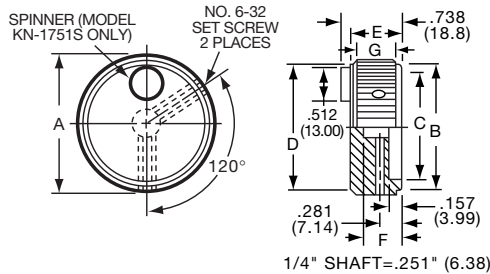

KN SERIES

Tyco Straight Knurl with & without "Fingertip" Spinner								
Electronics	Alcoswitch	Color	A	B	C	D	E	G
Less Indicator								
3-1437622-2	KN1751A1/4	Natural	1.75(44.5)	1.55(39.4)	1.38(35.1)	1.65(41.9)	.620(15.0)	.508(12.9)
3-1437622-6	KN1751B1/4	Black	1.75(44.5)	1.55(39.4)	1.38(35.1)	1.65(41.9)	.620(15.8)	.508(12.9)
Two Toned								
3-1437622-3	KN1751AB1/4	Ntl. - Blk.	1.75(44.5)	1.55(39.4)	1.38(35.1)	1.65(41.9)	.620(15.8)	.508(12.9)
3-1437622-7	KN1751BA1/4	Blk. - Natural	1.75(44.5)	1.55(39.4)	1.38(35.1)	1.65(41.9)	.620(15.8)	.508(12.9)
With Indicator								
3-1437622-5	KN1750A1/4	Natural	1.75(44.5)	1.55(39.4)	1.38(35.1)	1.65(41.9)	.620(15.8)	.508(12.9)
3-1437622-1	KN1750B1/4	Black	1.75(44.5)	1.55(39.4)	1.38(35.1)	1.65(41.9)	.620(15.8)	.508(12.9)
With Spinner/Less Indicator								
3-1437622-5	KN1751AS1/4	Natural	1.75(44.5)	1.55(39.4)	1.38(35.1)	1.65(41.9)	.620(15.8)	.508(12.9)
3-1437622-8	KN1751BS1/4	Black	1.75(44.5)	1.55(39.4)	1.38(35.1)	1.65(41.9)	.620(15.8)	.508(12.9)