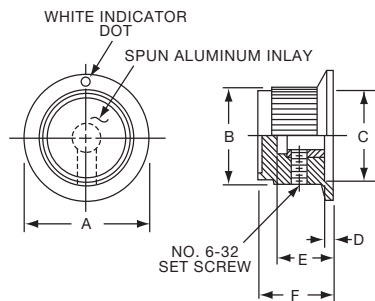

Note: KUS402B1/8 has #4.40 setscrew

Knobs, Molded Phenolic

PH SERIES

PH15181/4

Tyco		Straight Knurl Less Indicator Line					
Electronics	Alcoswitch	A	B	C	D	E	F
1437624-2	PH15181/4	.996(25.3)	.972(24.7)	.799(20.3)	.472(12.0)	.669(17.0)	.157(3.99)

PK SERIES

PK50B1/8

PK701/4

Tyco		Straight Knurl with Dot Indicator on Skirt					
Electronics	Alcoswitch	A	B	C	D	E	F
1437624-7	PK50B1/8	.748(19.0)	.570(14.5)	.500(12.70)	.055(1.40)	.460(11.7)	.550(13.97)
1437624-6	PK50B1/4	.748(19.0)	.570(14.5)	.500(12.70)	.055(1.40)	.460(11.7)	.550(13.97)
1437624-8	PK70B1/4	.984(25.0)	.728(18.5)	.710(18.03)	.079(2.01)	.500(12.7)	.590(14.99)
1437624-9	PK90B1/4	1.25(31.8)	.985(25.0)	.870(22.01)	.098(2.49)	.470(11.9)	.595(15.10)