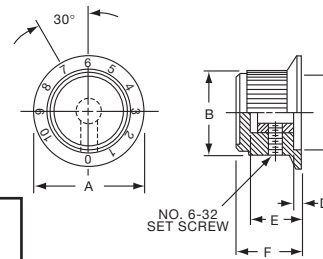

PKDT SERIES

Tyco Black Spin Cap with "Diamond Cut" & 0-10 Numerals							
Electronics	Alcoswitch	A	B	C	D	E	F
3-1437624-8	PKDT60B101/8	.778(19.8)	.605(15.4)	.560(12.5)	.060(1.53)	.392(9.96)	.562(14.3)
4-1437624-0	PKDT70B101/4	1.03(26.0)	.738(18.8)	.720(18.3)	.098(2.49)	.500(12.7)	.635(16.1)
3-1437624-4	PKDT100B101/4	1.29(32.8)	1.02(25.9)	.860(21.8)	.042(1.07)	.500(12.7)	.638(16.2)