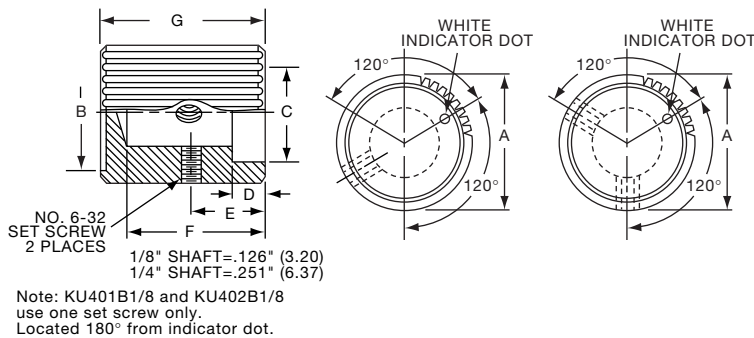

KS900B1/4

**K Series**

K10

**Knobs, Machined Aluminum**

**KT SERIES**

KT500A1/4

KT700A1/4

Tyco		Square Serration with Indicator Line							
Electronics	Alcoswitch	Color	A	B	C	D	E	F	G
1-1437623-2	KT500A1/4	Natural	.500(12.7)	.430(10.9)	.375(9.53)	.430(10.9)	.280(7.11)	.510(13.0)	.630(16.0)
1-1437623-4	KT500B1/8	Black	.500(12.7)	.430(10.9)	.375(9.53)	.430(10.9)	.280(7.11)	.510(13.0)	.630(16.0)
1-1437623-3	KT500B1/4	Black	.500(12.7)	.430(10.9)	.375(9.53)	.430(10.9)	.280(7.11)	.510(13.0)	.630(16.0)
1-1437623-6	KT700A1/4	Natural	.740(18.8)	.650(16.5)	.590(15.0)	.650(16.5)	.280(7.11)	.510(13.0)	.630(16.0)
1-1437623-7	KT700B1/4	Black	.740(18.8)	.650(16.5)	.590(15.0)	.650(16.5)	.280(7.11)	.510(13.0)	.630(16.0)
1-1437623-8	KT900A1/4	Natural	.940(23.9)	.816(20.7)	.710(18.0)	.816(20.7)	.280(7.11)	.510(13.0)	.630(16.0)
1-1437623-9	KT900B1/4	Black	.940(23.9)	.816(20.7)	.710(18.0)	.816(20.7)	.280(7.11)	.510(13.0)	.630(16.0)