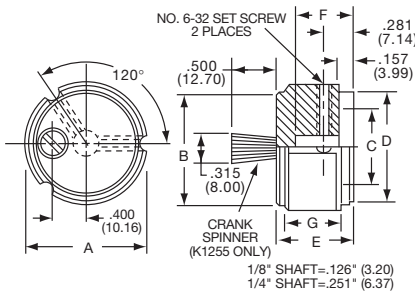

**Knobs, Machined Aluminum**

**K SERIES**

K700B1/4

Tyco 3 Flute Design with and without Indicator Line									
Electronics	Alcoswitch	Color	A	B	C	D	E	F	G
1437621-7	K500A1/8	Natural	.500(12.7)	.430(10.9)	.374(9.50)	.430(10.9)	.625(15.9)	.429(10.9)	.512(13.0)
1437621-6	K500A1/4	Natural	.500(12.7)	.430(10.9)	.374(9.50)	.430(10.9)	.625(15.9)	.429(10.9)	.512(13.0)
1437621-9	K500B1/8	Black	.500(12.7)	.430(10.9)	.374(9.50)	.430(10.9)	.625(15.9)	.429(10.9)	.512(13.0)
1437621-8	K500B1/4	Black	.500(12.7)	.430(10.9)	.374(9.50)	.430(10.9)	.625(15.9)	.429(10.9)	.512(13.0)
1-1437621-0	K700A1/4	Natural	.740(18.8)	.655(16.6)	.591(15.0)	.655(16.6)	.625(15.9)	.429(10.9)	.512(13.0)
1-1437621-1	K700B1/4	Black	.740(18.8)	.655(16.6)	.591(15.0)	.655(16.6)	.625(15.9)	.429(10.9)	.512(13.0)
1-1437621-3	K900A1/4	Natural	.937(23.8)	.817(20.8)	.709(18.0)	.817(20.8)	.625(15.9)	.429(10.9)	.512(13.0)
1-1437621-4	K900B1/4	Black	.937(23.8)	.817(20.8)	.709(18.0)	.817(20.8)	.625(15.9)	.429(10.9)	.512(13.0)
1437621-2	K1250A1/4	Natural	1.25(31.8)	1.11(28.2)	.984(25.0)	1.11(28.2)	.750(19.1)	.554(14.1)	.630(16.0)
1437621-3	K1250B1/4	Black	1.25(31.8)	1.11(28.2)	.984(25.0)	1.11(28.2)	.750(19.1)	.554(14.1)	.630(16.0)
Less Indicator									
1437621-4	K1251B1/4	Black	1.25(31.8)	1.11(28.2)	.984(25.0)	1.11(28.2)	.750(19.1)	.554(14.1)	.630(16.0)
With Crank Spinner + Less Indicator									
	K1255A1/4	Natural	1.25(21.8)	1.11(28.2)	.984(25.0)	1.11(28.2)	.750(19.1)	.554(14.1)	.630(16.0)
1437621-5	K1255B1/4	Black	1.25(31.8)	1.11(28.2)	.984(25.0)	1.11(28.2)	.750(19.1)	.554(14.1)	.630(16.0)