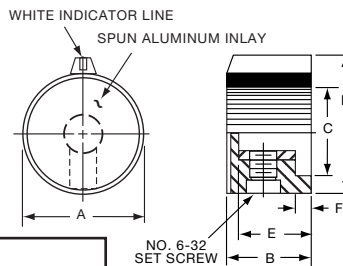

PKJ SERIES

Tyco		Straight Knurl with Bar Pointers and Indicator Line					
Electronics	Alcoswitch	A	B	C	D	E	F
7-1437624-5	PKJ50B1/8	.500(12.7)	.512(13.0)	.420(10.7)	.577(14.7)	.429(10.9)	.113(2.9)
7-1437624-4	*PKJ50B1/4	.500(12.7)	.512(13.0)	.420(10.7)	.577(14.7)	.429(10.9)	.113(2.9)
7-1437624-6	PKJ60B1/4	.630(16.0)	.530(13.5)	.468(11.9)	.758(19.3)	.440(11.2)	.110(2.8)
7-1437624-7	PKJ70B1/4	.760(19.3)	.555(14.1)	.545(13.8)	.915(23.2)	.450(11.4)	.118(3.0)