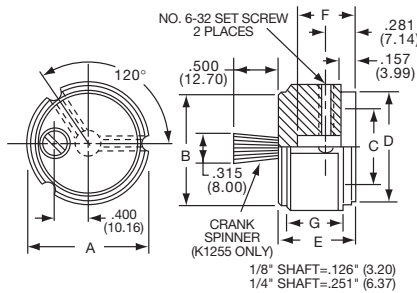

Knobs, Machined Aluminum

K SERIES

K700B1/4

Tyco 3 Flute Design with and without Indicator Line									
Electronics	Alcoswitch	Color	A	B	C	D	E	F	G
1437621-7	K500A1/8	Natural	.500(12.7)	.430(10.9)	.374(9.50)	.430(10.9)	.625(15.9)	.429(10.9)	.512(13.0)
1437621-6	K500A1/4	Natural	.500(12.7)	.430(10.9)	.374(9.50)	.430(10.9)	.625(15.9)	.429(10.9)	.512(13.0)
1437621-9	K500B1/8	Black	.500(12.7)	.430(10.9)	.374(9.50)	.430(10.9)	.625(15.9)	.429(10.9)	.512(13.0)
1437621-8	K500B1/4	Black	.500(12.7)	.430(10.9)	.374(9.50)	.430(10.9)	.625(15.9)	.429(10.9)	.512(13.0)
1-1437621-0	K700A1/4	Natural	.740(18.8)	.655(16.6)	.591(15.0)	.655(16.6)	.625(15.9)	.429(10.9)	.512(13.0)
1-1437621-1	K700B1/4	Black	.740(18.8)	.655(16.6)	.591(15.0)	.655(16.6)	.625(15.9)	.429(10.9)	.512(13.0)
1-1437621-3	K900A1/4	Natural	.937(23.8)	.817(20.8)	.709(18.0)	.817(20.8)	.625(15.9)	.429(10.9)	.512(13.0)
1-1437621-4	K900B1/4	Black	.937(23.8)	.817(20.8)	.709(18.0)	.8827(20.8)	.625(15.9)	.429(10.9)	.512(13.0)
1437621-2	K1250A1/4	Natural	1.25(31.8)	1.11(28.2)	.984(25.0)	1.11(28.2)	.750(19.1)	.554(14.1)	.630(16.00)
1437621-3	K1250B1/4	Black	1.25(31.8)	1.11(28.2)	.984(25.0)	1.11(28.2)	.750(19.1)	.554(14.1)	.630(16.00)
Less Indicator									
1437621-4	K1251B1/4	Black	1.25(31.8)	1.11(28.2)	.984(25.0)	1.11(28.2)	.750(19.1)	.554(14.1)	.630(16.00)
With Crank Spinner + Less Indicator									
	K1255AS1/4	Natural	1.25(21.8)	1.11(28.2)	.984(25.0)	1.11(28.2)	.750(19.1)	.554(14.1)	.630(16.00)
1437621-5	K1255BS1/4	Black	1.25(31.8)	1.11(28.2)	.984(25.0)	1.11(28.2)	.750(19.1)	.554(14.1)	.630(16.00)