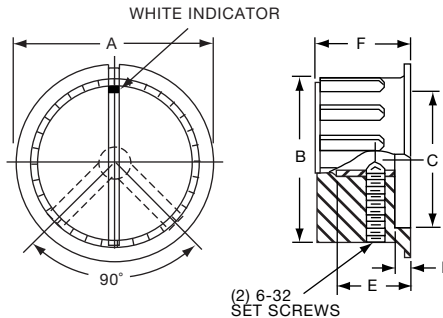

PKX SERIES

(2) 6-32 SET SCREWS

Tyco Ribbed Body, Matte Finish with White Square Indicator on Top							
Electronics	Alcoswitch	A	B	C	D	E	F
1-1437625-1	PKX100B1/4	1.17(29.7)	.970(24.6)	.780(19.81)	.114(2.90)	.570(14.48)	.674(17.12)
1-1437625-2	PKX110B1/4	1.37(34.8)	1.120(28.45)	.940(23.88)	.100(2.54)	.527(13.38)	.705(17.91)
1-1437625-3	PKX130B1/4	1.57(40.0)	1.308(33.22)	1.09(27.6)	.118(3.00)	.623(15.82)	.750(19.05)

K

P Series