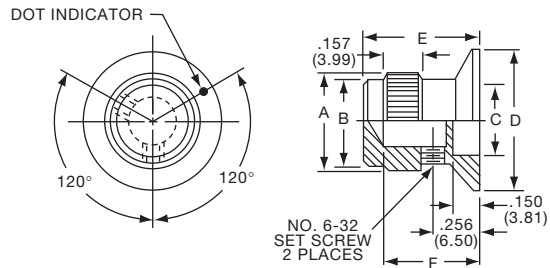

KES SERIES

		Knurl Grip with Dot Indicator on Skirt						
Tyco Electronics	Alcoswitch	Color	A	B	C	D	E	F
8-1437621-4	KES500AB1/8	Ntl. - Blk.	.500(12.7)	.460(11.7)	.382(9.70)	.750(19.1)	.625(15.9)	.512(13.0)
8-1437621-3	KES500AB1/4	Ntl. - Blk.	.500(12.7)	.460(11.7)	.382(9.70)	.750(19.1)	.625(15.9)	.512(13.0)
8-1437621-5	KES700AB1/4	Ntl. - Blk.	.750(19.1)	.710(18.1)	.630(16.0)	1.13(28.7)	.625(15.9)	.512(13.0)
	KES900AB1/4	Ntl. - Blk.	.937(23.8)	.897(22.8)	.787(20.0)	1.44(36.6)	.625(15.9)	.512(13.0)

K

K Series