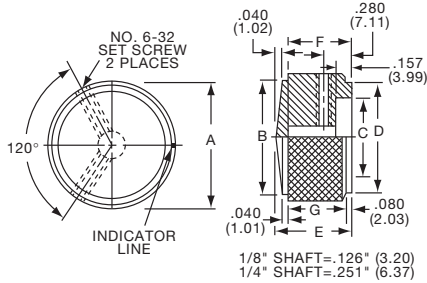

Knobs, Machined Aluminum

KD SERIES

		Diamond Knurl with Indicator Line							
Tyco Electronics	Alcoswitch	Color	A	B	C	D	E	F	G
7-1437621-1	KD500A1/8	Natural	.500(12.7)	.430(10.9)	.380(9.65)	.430(10.9)	.630(16.0)	.510(13.0)	.470(11.9)
7-1437621-0	KD500A1/4	Natural	.500(12.7)	.430(10.9)	.380(9.65)	.430(10.9)	.630(16.0)	.510(13.0)	.470(11.9)
7-1437621-3	KD500B1/8	Black	.500(12.7)	.430(10.9)	.380(9.65)	.430(10.9)	.630(16.0)	.510(13.0)	.470(11.9)
7-1437621-2	KD500B1/4	Black	.500(12.7)	.430(10.9)	.380(9.65)	.430(10.9)	.630(16.0)	.510(13.0)	.470(11.9)
7-1437621-4	KD700A1/4	Natural	.750(19.1)	.660(16.8)	.590(15.0)	.660(16.8)	.630(16.0)	.510(13.0)	.470(11.9)
7-1437621-5	KD700B1/4	Black	.750(19.1)	.660(16.8)	.590(15.0)	.660(16.8)	.630(16.0)	.510(13.0)	.470(11.9)
7-1437621-6	KD900A1/4	Natural	.940(23.9)	.820(20.8)	.710(18.0)	.820(20.8)	.630(16.0)	.510(13.0)	.470(11.9)
7-1437621-7	KD900B1/4	Black	.940(23.9)	.820(20.8)	.710(18.0)	.820(20.8)	.630(16.0)	.510(13.0)	.470(11.9)
6-1437621-8	KD1250A1/4	Natural	1.25(31.8)	1.11(28.2)	.980(24.9)	1.11(28.2)	.750(19.1)	.630(16.0)	.590(15.0)
6-1437621-9	KD1250B1/4	Black	1.25(31.8)	1.11(28.2)	.980(24.9)	1.11(28.2)	.750(19.1)	.630(16.0)	.590(15.0)

KE SERIES