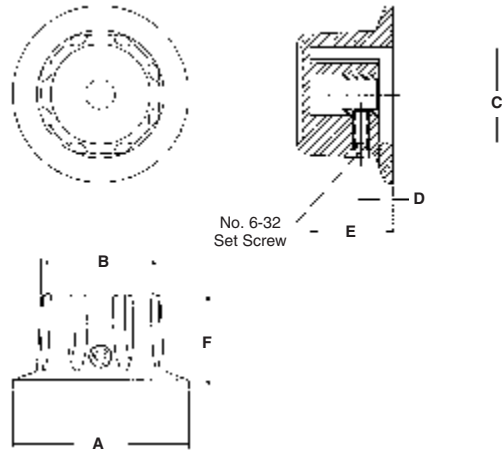

Fluted with Indicator Line On Skirt					
Tyco Electronics	Alcoswitch	A	B	C	D	E	F
2-1437624-3	PKB70B1/4	1.12(28.3)	.750(19.1)	.670(17.0)	.118(3.0)	.490(12.5)	.600(15.2)
2-1437624-4	PKB90B1/4	1.50(38.1)	1.02(25.8)	.800(20.3)	.118(3.0)	.705(17.9)	.820(20.8)