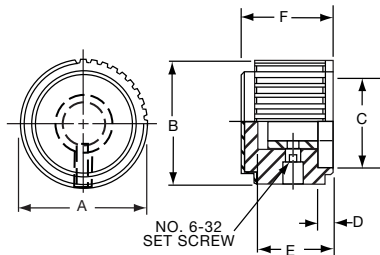

PKNT SERIES

Black Spin Cap with "Diamond Cut" Less Indicator							
Tyco							
Electronics	Alcoswitch	A	B	C	D	E	F
8-1437624-6	PKNT60B1/8	.591(15.0)	.579(14.7)	.394(10.0)	.079(2.01)	.394(10.0)	.472(11.9)
8-1437624-5	PKNT60B1/4	.591(15.0)	.579(14.7)	.394(10.0)	.079(2.01)	.394(10.0)	.472(11.9)
8-1437624-7	PKNT70B1/4	.787(19.9)	.764(19.4)	.571(14.5)	.098(2.49)	.492(12.5)	.591(14.7)
8-1437624-8	PKNT90B1/4	.984(25.0)	.957(24.3)	.748(19.0)	.098(2.49)	.591(15.0)	.689(17.5)