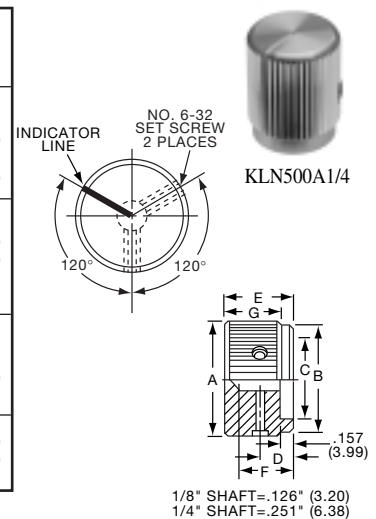

Tyco			Straight Knurl with Top and Side Indicator						
Electronics	Alcoswitch	Color	A	B	C	D	E	F	G
9-1437621-7	KLN500A1/8	Natural	.500(12.7)	0.445(11.3)	.374(9.50)	.281(7.14)	.625(15.9)	.512(13.0)	.527(13.4)
9-1437621-6	KLN500A1/4	Natural	.500(12.7)	0.445(11.3)	.374(9.50)	.281(7.14)	.625(15.9)	.512(13.0)	.527(13.4)
9-1437621-9	KLN500B1/8	Black	.500(12.7)	0.445(11.3)	.374(9.50)	.281(7.14)	.625(15.9)	.512(13.0)	.527(13.4)
9-1437621-8	KLN500B1/4	Black	.500(12.7)	0.445(11.3)	.374(9.50)	.281(7.14)	.625(15.9)	.512(13.0)	.527(13.4)
1437622-1	KLN500S1/4	Smoke	.500(12.7)	0.445(11.3)	.374(9.50)	.281(7.14)	.625(15.9)	.512(13.0)	.527(13.4)
1437622-2	KLN700A1/4	Natural	.740(18.8)	.685(17.4)	.591(15.0)	.281(7.14)	.625(15.9)	.512(13.0)	.527(13.4)
1437622-3	KLN700B1/4	Black	.740(18.8)	.685(17.4)	.591(15.0)	.281(7.14)	.625(15.9)	.512(13.0)	.527(13.4)
1437622-4	KLN700B1/8	Black	.740(18.8)	.685(17.4)	.591(15.0)	.281(7.14)	.625(15.9)	.512(13.0)	.527(13.4)
1437622-5	KLN700S1/4	Smoke	.740(18.8)	.685(17.4)	.591(15.0)	.281(7.14)	.625(15.9)	.512(13.0)	.527(13.4)
1437622-6	KLN900A1/4	Natural	.937(23.8)	.882(22.4)	0.709(18.0)	.281(7.14)	.625(15.9)	.512(13.0)	.527(13.4)
1437622-7	KLN900B1/4	Black	.937(23.8)	.882(22.4)	0.709(18.0)	.281(7.14)	.625(15.9)	.512(13.0)	.527(13.4)
1437622-8	KLN900S1/4	Smoke	.937(23.8)	.882(22.4)	0.709(18.0)	.281(7.14)	.625(15.9)	.512(13.0)	.527(13.4)
9-1437621-4	KLN1250A1/4	Natural	1.252(31.80)	1.195(30.35)	.984(25.0)	.281(7.14)	.625(15.9)	.512(13.0)	.527(13.4)
9-1437621-5	KLN1250B1/4	Black	1.252(31.80)	1.195(30.35)	.984(25.0)	.281(7.14)	.625(15.9)	.512(13.0)	.527(13.4)