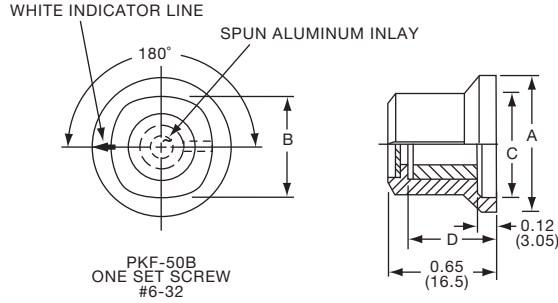

Knobs, Molded Phenolic

PKF SERIES

Tyco Plain Quadrate with Indicator Line & Arrow					
Electronics	Alcoswitch	A	B	C	D
5-1437624-5	PKF50B1/8	.670(17.0)	.454(11.53)	.570(14.48)	.520(13.2)