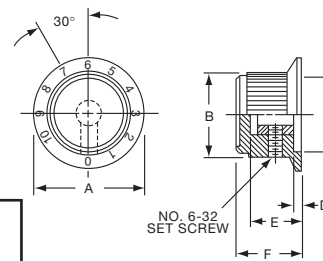

PKDT SERIES

Tyco Black Spin Cap with "Diamond Cut" and Arrow Indicator							
Electronics	Alcoswitch	A	B	C	D	E	F
3-1437624-9	PKDT70B1/4	1.03(26.0)	.738(18.8)	.720(18.3)	.098(2.49)	.500(12.7)	.635(16.1)
3-1437624-3	PKDT100B1/4	1.29(32.8)	1.02(25.9)	.860(21.8)	.042(1.07)	.500(12.7)	.638(16.2)

PKDT SERIES

Tyco Black Spin Cap with "Diamond Cut" & 0-10 Numerals							
Electronics	Alcoswitch	A	B	C	D	E	F
3-1437624-8	PKDT60B101/8	.778(19.8)	.605(15.4)	.560(12.5)	.060(1.53)	.392(9.96)	.562(14.3)
4-1437624-0	PKDT70B101/4	1.03(26.0)	.738(18.8)	.720(18.3)	.098(2.49)	.500(12.7)	.635(16.1)
3-1437624-4	PKDT100B101/4	1.29(32.8)	1.02(25.9)	.860(21.8)	.042(1.07)	.500(12.7)	.638(16.2)