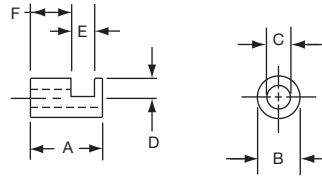

Knob Accessories

ACCESSORIES

Tyco		Shaft Hole Size Adaptors					
Electronics	Alcoswitch	A	B	C	D	E	F
9-1437627-6	KR1 (1/4"TO1/8")	.374(9.50)	.250(6.35)	.128(3.25)	.122(3.10)	.217(5.51)	.122(3.10)
9-1437627-7	KR2 (1/4"TO3/16")	.375(9.53)	.250(6.35)	.190(4.83)	.122(3.10)	.216(5.49)	.123(3.12)
9-1437627-8	KR3 (1/4"TO4MM)	.375(9.53)	.248(6.30)	.161(4.09)	.122(3.10)	.216(5.49)	.123(3.12)