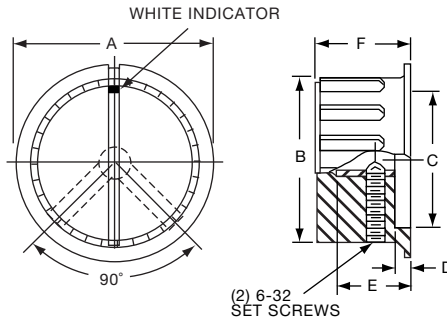

PKX SERIES

Tyco Ribbed Body, Matte Finish with White Square Indicator on Top							
Electronics	Alcoswitch	A	B	C	D	E	F
1-1437625-1	PKX100B1/4	1.17(29.7)	.970(24.6)	.780(19.81)	.114(2.90)	.570(14.48)	.674(17.12)
1-1437625-2	PKX110B1/4	1.37(34.8)	1.120(28.45)	.940(23.88)	.100(2.54)	.527(13.38)	.705(17.91)
1-1437625-3	PKX130B1/4	1.57(40.0)	1.308(33.22)	1.09(27.6)	.118(3.00)	.623(15.82)	.750(19.05)

K

P Series