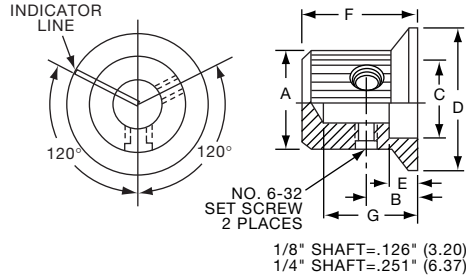

KLN500A1/4

Knobs, Machined Aluminum

KLNS SERIES

KLNS500B1/8

KLNS900B1/4

Tyco Straight Knurl with Indicator Line on Top, Side and Skirt								
Electronics	Alcoswitch	Color	A	B	C	D	E	G
1-1437622-6	KLNS500A1/8	Natural	.500(12.7)	.280(7.11)	.380(9.65)	.750(19.0)	.160(4.07)	.630(16.0)
1-1437622-5	KLNS500A1/4	Natural	.500(12.7)	.280(7.11)	.380(9.65)	.750(19.0)	.160(4.07)	.630(16.0)
1-1437622-8	KLNS500B1/8	Black	.500(12.7)	.280(7.11)	.380(9.65)	.750(19.0)	.160(4.07)	.630(16.0)
1-1437622-7	KLNS500B1/4	Black	.500(12.7)	.280(7.11)	.380(9.65)	.750(19.0)	.160(4.07)	.630(16.0)
2-1437622-0	KLNS700A1/4	Natural	.750(19.0)	.280(7.11)	.590(14.9)	1.13(28.7)	.160(4.07)	.630(16.0)
2-1437622-1	KLNS700B1/4	Black	.750(19.0)	.280(7.11)	.590(14.9)	1.13(28.7)	.160(4.07)	.630(16.0)
2-1437622-2	KLNS900A1/4	Natural	.940(23.9)	.280(7.11)	.710(18.0)	1.40(35.5)	.160(4.07)	.630(16.0)
2-1437622-3	KLNS900B1/4	Black	.940(23.9)	.280(7.11)	.710(18.0)	1.40(35.5)	.160(4.07)	.630(16.0)