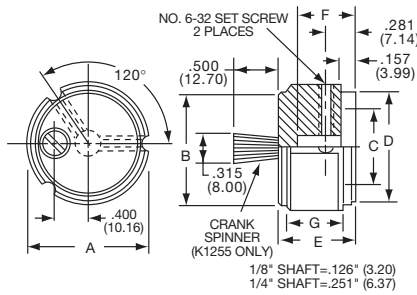

Knobs, Machined Aluminum

K SERIES

Tyco 3 Flute Design with and without Indicator Line									
Electronics	Alcoswitch	Color	A	B	C	D	E	F	G
1437621-7	K500A1/8	Natural	.500(12.7)	.430(10.9)	.374(9.50)	.430(10.9)	.625(15.9)	.429(10.9)	.512(13.0)
1437621-6	K500A1/4	Natural	.500(12.7)	.430(10.9)	.374(9.50)	.430(10.9)	.625(15.9)	.429(10.9)	.512(13.0)
1437621-9	K500B1/8	Black	.500(12.7)	.430(10.9)	.374(9.50)	.430(10.9)	.625(15.9)	.429(10.9)	.512(13.0)
1437621-8	K500B1/4	Black	.500(12.7)	.430(10.9)	.374(9.50)	.430(10.9)	.625(15.9)	.429(10.9)	.512(13.0)
1-1437621-0	K700A1/4	Natural	.740(18.8)	.655(16.6)	.591(15.0)	.655(16.6)	.625(15.9)	.429(10.9)	.512(13.0)
1-1437621-1	K700B1/4	Black	.740(18.8)	.655(16.6)	.591(15.0)	.655(16.6)	.625(15.9)	.429(10.9)	.512(13.0)
1-1437621-3	K900A1/4	Natural	.937(23.8)	.817(20.8)	.709(18.0)	.817(20.8)	.625(15.9)	.429(10.9)	.512(13.0)
1-1437621-4	K900B1/4	Black	.937(23.8)	.817(20.8)	.709(18.0)	.8827(20.8)	.625(15.9)	.429(10.9)	.512(13.0)
1437621-2	K1250A1/4	Natural	1.25(31.8)	1.11(28.2)	.984(25.0)	1.11(28.2)	.750(19.1)	.554(14.1)	.630(16.00)
1437621-3	K1250B1/4	Black	1.25(31.8)	1.11(28.2)	.984(25.0)	1.11(28.2)	.750(19.1)	.554(14.1)	.630(16.00)
Less Indicator									
1437621-4	K1251B1/4	Black	1.25(31.8)	1.11(28.2)	.984(25.0)	1.11(28.2)	.750(19.1)	.554(14.1)	.630(16.00)
With Crank Spinner + Less Indicator									
	K1255A1/4	Natural	1.25(21.8)	1.11(28.2)	.984(25.0)	1.11(28.2)	.750(19.1)	.554(14.1)	.630(16.00)
1437621-5	K1255B1/4	Black	1.25(31.8)	1.11(28.2)	.984(25.0)	1.11(28.2)	.750(19.1)	.554(14.1)	.630(16.00)

KA SERIES