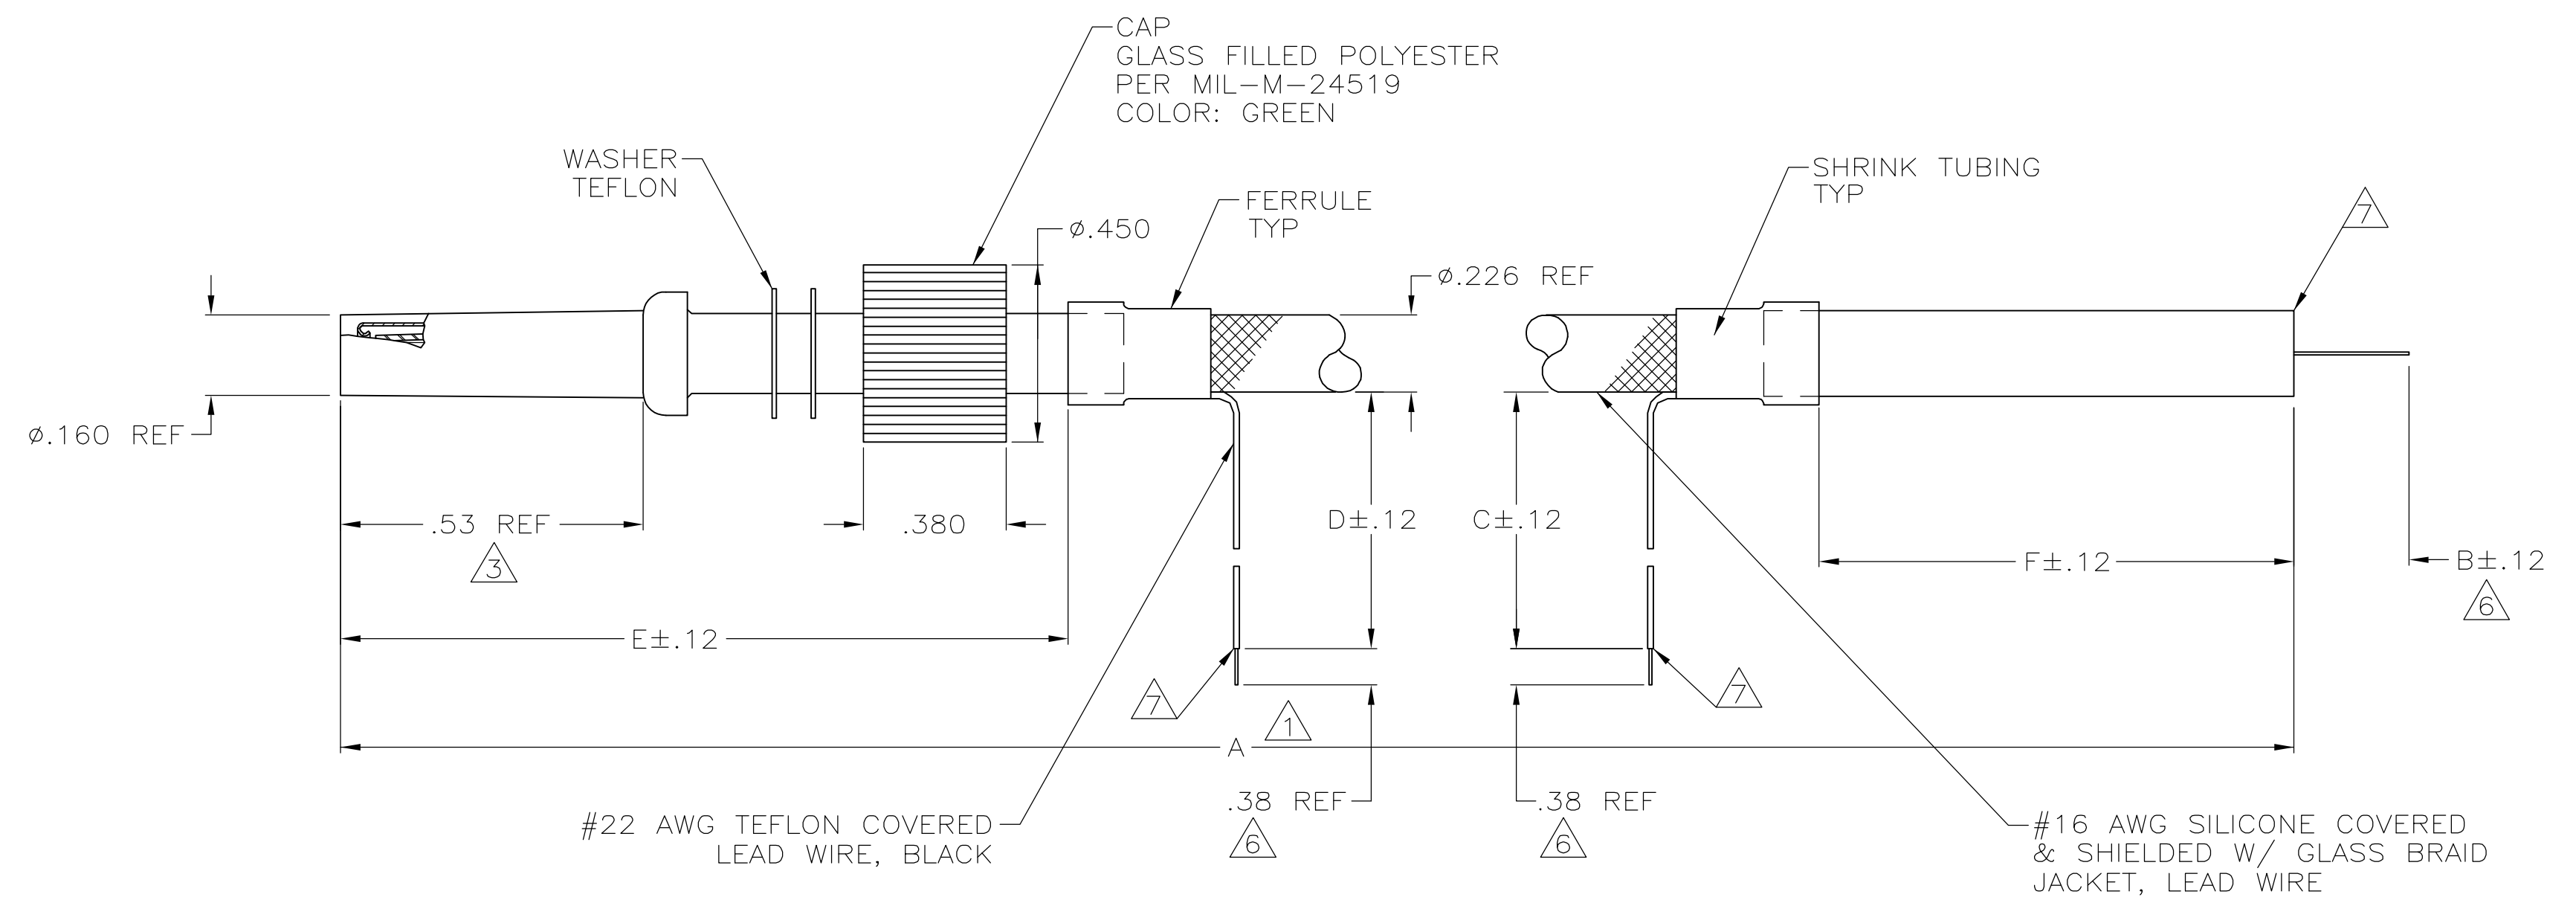

LOC	DIST	REV	DATE	BY	APPV
DF	SO	AD	31JAN06	PY	DE

- REVISIONS
1. TOLERANCE: UP TO 24" = ±.12
24" & UP = ±1%
2. COLOR OF LEAD WIRE WHITE.
3. TO MATE WITH AMP LGH-1/2 RECEPTACLE WITH .53 BARREL DEPTH.
4. MARK PER MIL-STD-130.
5. BOTH GND LEADS INCLUDE RING TONGUE TERMINAL.
6. PIGTAIL IS SOLDER DIPPED.
7. INSULATION CUT, BUT NOT REMOVED.