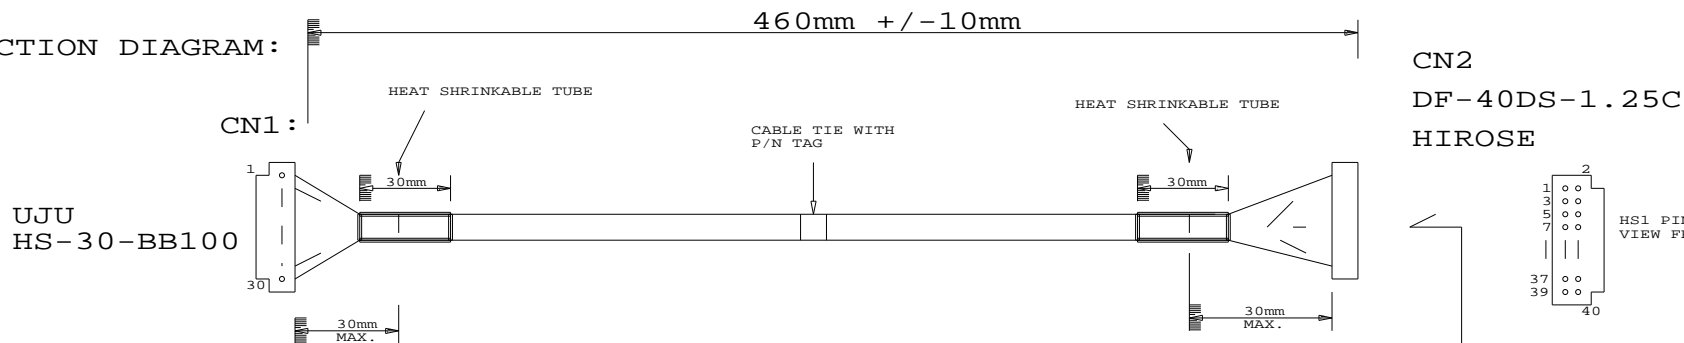

TOLERANCE:  
+10mm  
-10mm

CONNECTION DIAGRAM:

PANEL SIDE

CONSTRUCTION DIAGRAM:

VIEW 'A'

CABLE: SHIELDED ROUND  
UL20276, 14 PAIRS, 30AWG

JACKET: PVC COLOR BLACK

REMARK: CABLE REFERENCE -  
OKI ORDERING CODE: D0158411, P/N: 7/0.1 10P HRV16-SV

RoHS  
COMPLIANCE

DIGITAL VIEW LTD. COPYRIGHT 2006, ALL RIGHTS RESERVED CONFIDENTIAL DRAWN BY: VICTOR NG		
Title LVDS CABLE: SAMSUNG LTM190E4-L02, 460mm		
Size	Document Number	REV
B	(...\DV\DV_CABLE\C6491700.SCH)	01
Date:	August 29, 2006	Sheet 1 of 1

P/N 426491700-3  
LVDS CABLE: SAMSUNG LTM190E4-L02, 460mm