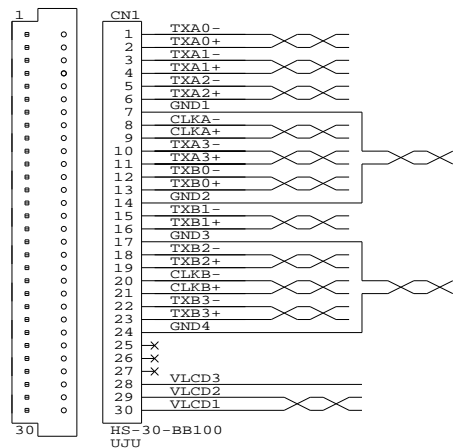

TOLERANCE:  
+10mm  
-10mm

CONNECTION DIAGRAM:

PANEL SIDE

CONSTRUCTION DIAGRAM:

VIEW 'A'

CABLE: SHIELDED ROUND  
UL20276, 14 PAIRS, 30AWG

JACKET: PVC COLOR BLACK

REMARK: CABLE REFERENCE -  
OKI ORDERING CODE: D0158411, P/N: 7/0.1 10P HRV16-SV

RoHS  
COMPLIANCE

DIGITAL VIEW LTD. COPYRIGHT 2006, ALL RIGHTS RESERVED CONFIDENTIAL DRAWN BY: VICTOR NG		
Title LVDS CABLE: SAMSUNG LTM190E4-L02, 460mm		
Size	Document Number	REV
B	(...\DV\DV_CABLE\C6491700.SCH)	01
Date:	August 29, 2006	Sheet 1 of 1

P/N 426491700-3  
LVDS CABLE: SAMSUNG LTM190E4-L02, 460mm