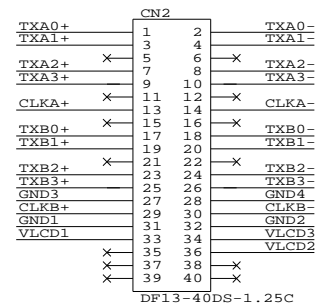

TOLERANCE:  
+10mm  
-10mm

CONNECTION DIAGRAM:

PANEL SIDE

CONSTRUCTION DIAGRAM:

VIEW 'A'

CABLE: SHIELDED ROUND  
UL20276, 14 PAIRS, 30AWG

JACKET: PVC COLOR BLACK

REMARK: CABLE REFERENCE -  
OKI ORDERING CODE: D0158411, P/N: 7/0.1 10P HRV16-SV

RoHS  
COMPLIANCE

DIGITAL VIEW LTD. COPYRIGHT 2006, ALL RIGHTS RESERVED CONFIDENTIAL DRAWN BY: VICTOR NG		
Title LVDS CABLE: SAMSUNG LTM190E4-L02, 460mm		
Size	Document Number	REV
B	(...\DV\DV_CABLE\C6491700.SCH)	01
Date:	August 29, 2006	Sheet 1 of 1

P/N 426491700-3  
LVDS CABLE: SAMSUNG LTM190E4-L02, 460mm