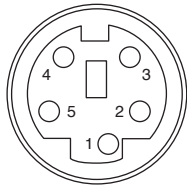

Mini-DIN In Line Jacks

161-2603, 161-2604, 161-2605, 161-2606, 161-2608

Mini-DIN In Line Jacks

161-2603

161-2604

161-2605

161-2606

161-2608

Dimensions: mm (In.)

MATERIALS

| | |
|---------------------|----------------------|
| Boot: | PVC |
| Middle Hood: | ABS |
| Metal Part: | Nickel Plated Copper |
| Insulator: | PC |
| Pin Contact: | Silver Plated Copper |