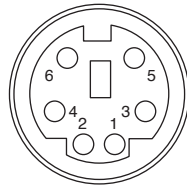

Mini-DIN In Line Jacks

161-2603, 161-2604, 161-2605, 161-2606, 161-2608

Mini-DIN In Line Jacks

161-2603

161-2604

161-2605

161-2606

161-2608

Dimensions: mm (In.)

MATERIALS

| | |
|---------------------|----------------------|
| Boot: | PVC |
| Middle Hood: | ABS |
| Metal Part: | Nickel Plated Copper |
| Insulator: | PC |
| Pin Contact: | Silver Plated Copper |