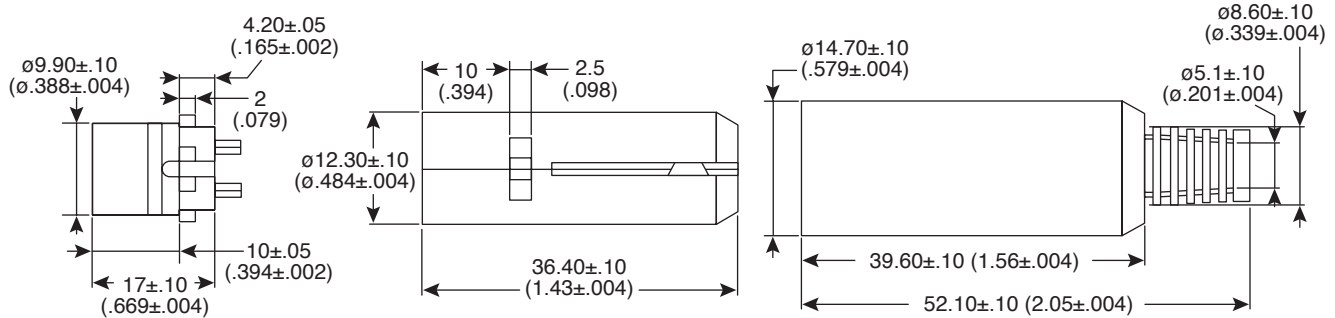

Mini-DIN In Line Jacks

161-2603, 161-2604, 161-2605, 161-2606, 161-2608

Mini-DIN In Line Jacks

161-2603

161-2604

161-2605

161-2606

161-2608

Dimensions: mm (In.)

MATERIALS

| | |
|---------------------|----------------------|
| Boot: | PVC |
| Middle Hood: | ABS |
| Metal Part: | Nickel Plated Copper |
| Insulator: | PC |
| Pin Contact: | Silver Plated Copper |