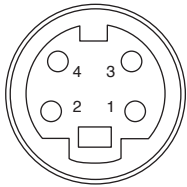

Mini-DIN In Line Jacks

161-2603, 161-2604, 161-2605, 161-2606, 161-2608

Mini-DIN In Line Jacks

161-2603

161-2604

161-2605

161-2606

161-2608

Dimensions: mm (In.)

MATERIALS

| | |
|---------------------|----------------------|
| Boot: | PVC |
| Middle Hood: | ABS |
| Metal Part: | Nickel Plated Copper |
| Insulator: | PC |
| Pin Contact: | Silver Plated Copper |