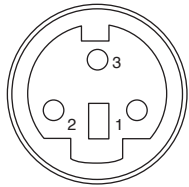

Mini-DIN In Line Jacks

161-2603, 161-2604, 161-2605, 161-2606, 161-2608

Mini-DIN In Line Jacks

161-2603

161-2604

161-2605

161-2606

161-2608

Dimensions: mm (In.)

MATERIALS

| | |
|---------------------|----------------------|
| Boot: | PVC |
| Middle Hood: | ABS |
| Metal Part: | Nickel Plated Copper |
| Insulator: | PC |
| Pin Contact: | Silver Plated Copper |