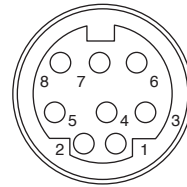

Mini-DIN In Line Jacks

161-2603, 161-2604, 161-2605, 161-2606, 161-2608

Mini-DIN In Line Jacks

161-2603

161-2604

161-2605

161-2606

161-2608

Dimensions: mm (In.)

MATERIALS

| | |
|---------------------|----------------------|
| Boot: | PVC |
| Middle Hood: | ABS |
| Metal Part: | Nickel Plated Copper |
| Insulator: | PC |
| Pin Contact: | Silver Plated Copper |