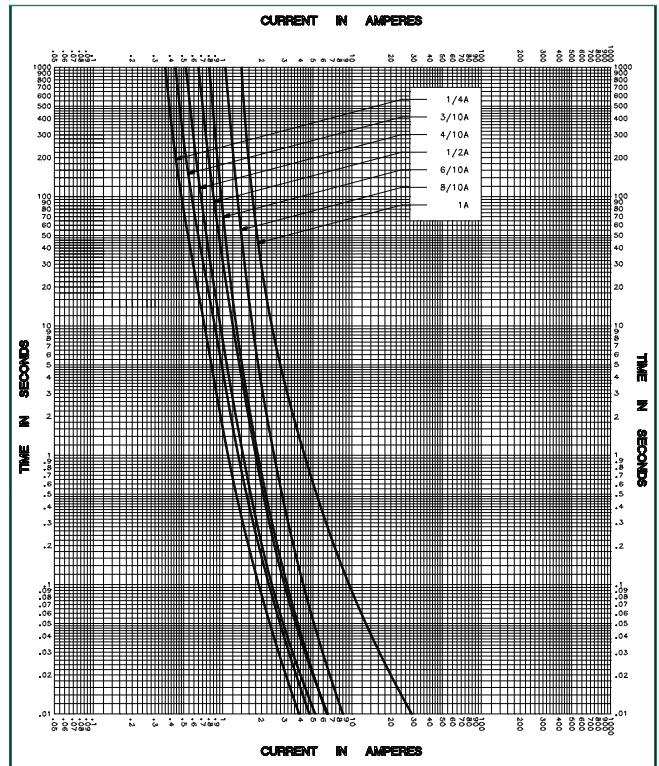

Time Current Curves