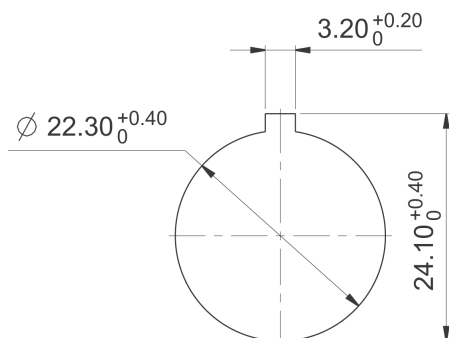

RAFIX 22 FSR - Lens, translucent red

1.74.509.011/2300

General information

Color of lens	translucent red
Form of collar	round

Dimensions

Mounting hole	22.3 mm
Key grid	35 x 35 mm

Mechanical design

Mounting	ring nut
Illuminability	yes

Other specifications

Degree of protection from front side	IP65 (DIN EN 60529); IP69K (ISO 20653)
Ambient temp. operating min.	-40 °C
Ambient temp. operating max.	+85 °C
Storage temperature min.	-40 °C
Storage temperature max.	+85 °C
Environmental resistance	acc. to IEC 60068-2-14, -30, -33 and -78
Salt spray	IEC 600 68-2-11
ROHS compliant	yes
REACH compliant	yes

Panel cut-out to IEC 60947-5-1