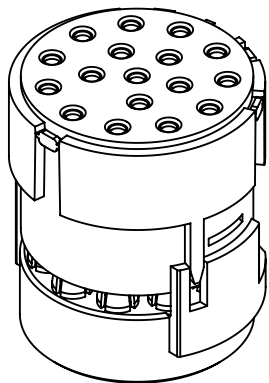

upper part, female

bottom part, female

	All Dimensions in mm Original Size DIN A4		Scale 5:1	Free size tol.		Ref.	
			Created by HELLMANN	Inspected by RIEPE	Standardisation RUETERA	Date 2017-02-23	State Final Release
All rights reserved Department EL PD - DE		Title <b>Han M23 17 Female -C</b>				Doc-Key / ECM-Nr. 100708475/UGD/000/A 500000114830	
HARTING Electric GmbH & Co. KG D-32339 Espelkamp		Type TB	Number <b>09 15 117 3101</b>			Rev. A	Page 1/1