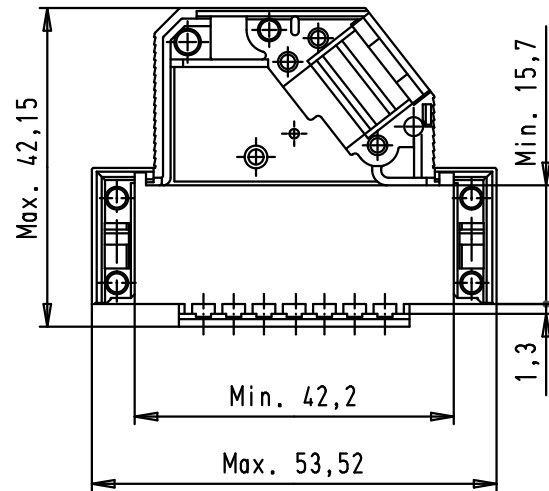

5

4

3

2

1

D

C

B

A

Hood lower part

Hood upper part

Strain relief 1

Strain relief 2

Flathead screws

Mod.	Dot.	Name	Dot.	Name	 All Dim. in mm Orig. Size DIN A 4	D-Sub hoods 25 poles not shielded	Maßstab/ Scale  1:1
EC01696	20/04/10	SC	Detail.	27/02/03			
34793	09/01/08	PK	Insp.				
33806	26/09/06	PK	Stand.				
31392	27/02/03	SH	HARTING EURL F-95972 Paris			TB 09 67 025 0571	Blatt/ Page 1 / 1