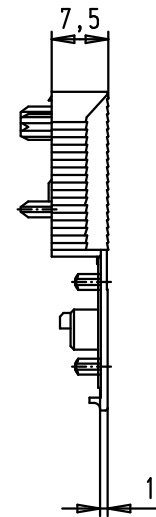

5

4

3

2

1

D

C

B

A

Hood lower part

Hood upper part

Strain relief 1

Strain relief 2

Flathead screws

Mod.	Dot.	Name	Dot.	Name	 All Dim. in mm Orig. Size DIN A 4	D-Sub hoods 25 poles not shielded	Maßstab/ Scale  1:1
EC01696	20/04/10	SC	Detail.	27/02/03			
34793	09/01/08	PK	Insp.				
33806	26/09/06	PK	Stand.				
31392	27/02/03	SH	HARTING EURL F-95972 Paris			TB 09 67 025 0571	Blatt/ Page 1 / 1