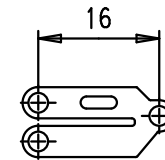

5

4

3

2

1

D

C

B

A

Hood lower part

Hood upper part

Strain relief 1

Strain relief 2

Flathead screws

Mod.	Dot.	Name	Dot.	Name	 All Dim. in mm Orig. Size DIN A 4	D-Sub hoods 25 poles not shielded	Maßstab/ Scale  1:1
EC01696	20/04/10	SC	Detail.	27/02/03			
34793	09/01/08	PK	Insp.				
33806	26/09/06	PK	Stand.				
31392	27/02/03	SH	HARTING EURL F-95972 Paris			TB 09 67 025 0571	Blatt/ Page 1 / 1