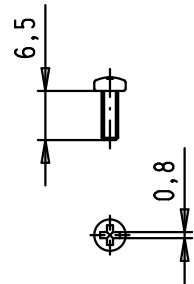

5

4

3

2

1

D

C

B

A

Hood lower part

Hood upper part

Strain relief 1

Strain relief 2

Flathead screws

Mod.	Dot.	Name	Dot.	Name	 All Dim. in mm Orig. Size DIN A 4	D-Sub hoods 25 poles not shielded	Maßstab/ Scale  1:1
EC01696	20/04/10	SC	Detail.	27/02/03			
34793	09/01/08	PK	Insp.				
33806	26/09/06	PK	Stand.				
31392	27/02/03	SH	HARTING EURL F-95972 Paris			TB 09 67 025 0571	Blatt/ Page 1 / 1