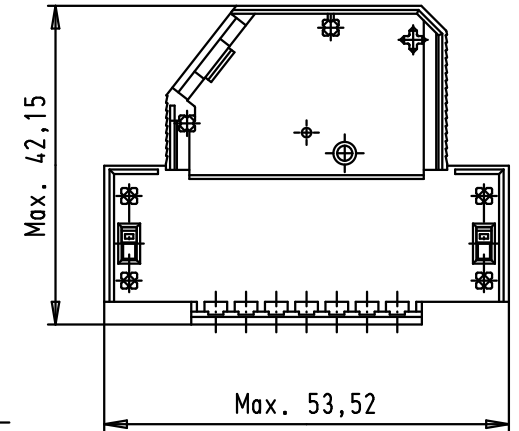

A

Hood lower part

Hood upper part

Strain relief 1

Strain relief 2

Flathead screws

Mod.	Dot.	Name	Dot.	Name	 All Dim. in mm Orig. Size DIN A 4	D-Sub hoods 25 poles not shielded	Maßstab/ Scale  1:1
EC01696	20/04/10	SC	Detail.	27/02/03			
34793	09/01/08	PK	Insp.				
33806	26/09/06	PK	Stand.				
31392	27/02/03	SH	HARTING EURL F-95972 Paris			TB 09 67 025 0571	Blatt/ Page 1 / 1