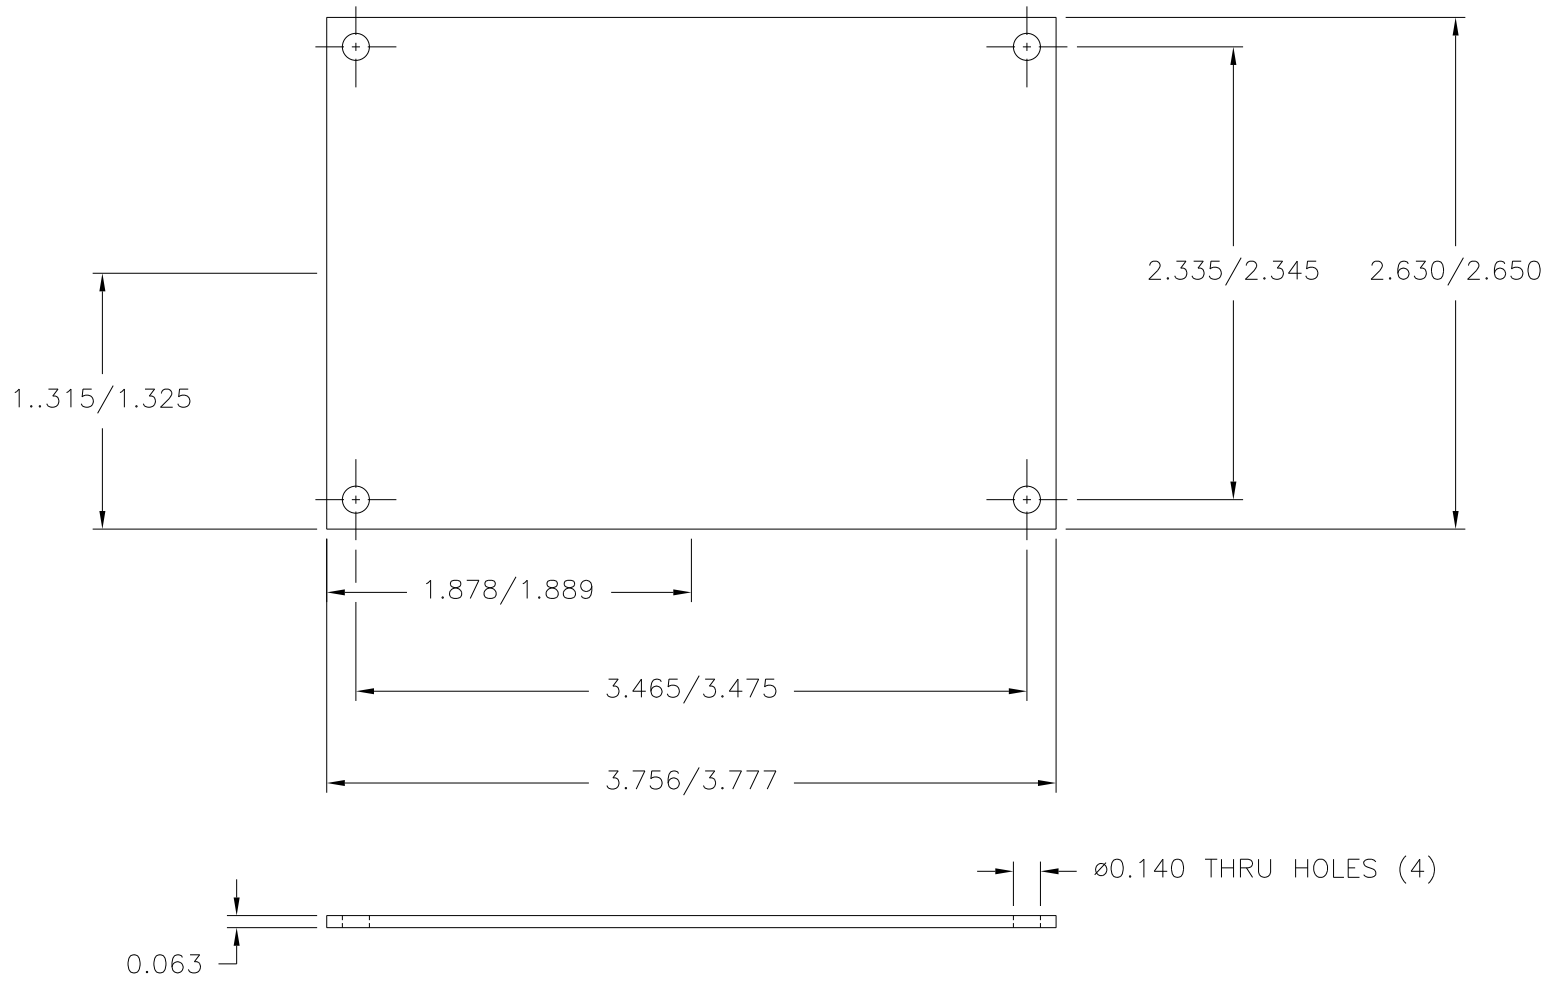

PART NAME: COVER SCALE: 1:1 DATE: 5/14/64 DR. BY LS

DAVIES MOLDING COMPANY
CAROL STREAM, ILLINOIS 60188

P/N 0221
M_{NO.}

THIS DRAWING IS THE PROPERTY OF DAVIES MOLDING COMPANY, IS SUBMITTED SOLELY AS A DESIGN OR ENGINEERING PROJECT.
WE ACCEPT NO RESPONSIBILITY WHATSOEVER FOR THE PRACTICAL APPLICATION OF THE PIECES MADE TO THIS DESIGN.

MATERIAL: LAMINATE - PHENOLIC
COLOR: BLACK

TOLERANCES: UNLESS OTHERWISE SPECIFIED	DO NOT SCALE DRAWING			
DECIMALS: X.XXX ± .005 X.XX ± .015	MM: X.XX ± 0.15MM X.X ± 0.4MM	-	RE-DID REDRAW	TL 10/13/99
FRACTIONS ± 1/64	ANG. ± 1°	-	CAD REDRAW	HD 10/23/92
CHANGES				